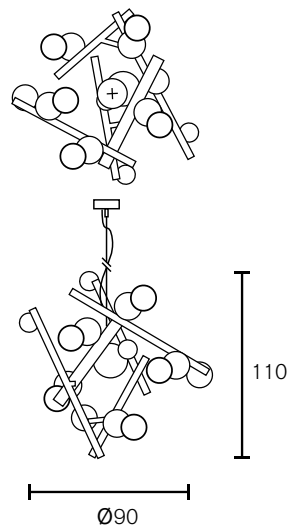

Collection Galaxy

TECHNICAL DATA SHEET

Collection Galaxy 2019

Chandelier Round

Art.nr.	Dimensions	Light bulb	Weight	Finish
GALC80BLM	Ø80xH.70 cm	3x E27	12,0 kg	black matt finish
GALC80N	Ø80xH.70 cm	3x E27	12,0 kg	nickel finish
GALC80BR	Ø80xH.70 cm	3x E27	12,0 kg	brass finish
GALC80BRBUR	Ø80xH.70 cm	3x E27	12,0 kg	brass burnished finish
GALC80NA	Ø80xH.70 cm	3x E27	12,0 kg	nickel aged finish
GALC80COPBUR	Ø80xH.70 cm	3x E27	12,0 kg	copper burnished finish
GALC100BLM	Ø90xH.110 cm	5x E27	17,0 kg	black matt finish
GALC100N	Ø90xH.110 cm	5x E27	17,0 kg	nickel finish
GALC100BR	Ø90xH.110 cm	5x E27	17,0 kg	brass finish
GALC100BRBUR	Ø90xH.110 cm	5x E27	17,0 kg	brass burnished finish
GALC100NA	Ø90xH.110 cm	5x E27	17,0 kg	nickel aged finish
GALC100COPBUR	Ø90xH.110 cm	5x E27	17,0 kg	copper burnished finish

Element

Art.nr.	Dimensions	Light bulb	Weight	Finish
GALDL45BLM	L.40xW.45xH.50 cm	1x E27	5,0 kg	1x GU10 spot downlight, black matt finish
GALDL45N	L.40xW.45xH.50 cm	1x E27	5,0 kg	1x GU10 spot downlight, nickel finish
GALDL45BR	L.40xW.45xH.50 cm	1x E27	5,0 kg	1x GU10 spot downlight, brass finish
GALDL45BRBUR	L.40xW.45xH.50 cm	1x E27	5,0 kg	1x GU10 spot downlight, brass burnished finish
GALDL45NA	L.40xW.45xH.50 cm	1x E27	5,0 kg	1x GU10 spot downlight, nickel aged finish
GALDL45COPBUR	L.40xW.45xH.50 cm	1x E27	5,0 kg	1x GU10 spot downlight, copper burnished finish

Hanging Lamp Long

Art.nr.	Dimensions	Light bulb	Weight	Finish
GALHL140BLM	L.140xW.50xH.40 cm	3x E27	15,0 kg	3x GU10 spot downlight, black matt finish
GALHL140N	L.140xW.50xH.40 cm	3x E27	15,0 kg	3x GU10 spot downlight, nickel finish
GALHL140BR	L.140xW.50xH.40 cm	3x E27	15,0 kg	3x GU10 spot downlight, brass finish
GALHL140BRBUR	L.140xW.50xH.40 cm	3x E27	15,0 kg	3x GU10 spot downlight, brass burnished finish
GALHL140NA	L.140xW.50xH.40 cm	3x E27	15,0 kg	3x GU10 spot downlight, nickel aged finish
GALHL140COPBUR	L.140xW.50xH.40 cm	3x E27	15,0 kg	3x GU10 spot downlight, copper burnished finish