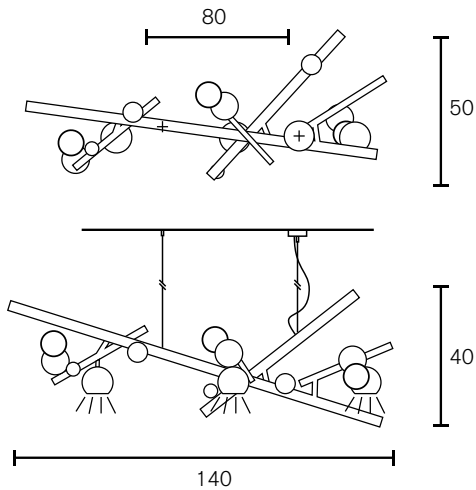

Collection Galaxy

TECHNICAL DATA SHEET

Collection Galaxy 2019

Chandelier Round

Art.nr.	Dimensions	Light bulb	Weight	Finish
GALC80BLM	Ø80xH.70 cm	3x E27	12,0 kg	black matt finish
GALC80N	Ø80xH.70 cm	3x E27	12,0 kg	nickel finish
GALC80BR	Ø80xH.70 cm	3x E27	12,0 kg	brass finish
GALC80BRBUR	Ø80xH.70 cm	3x E27	12,0 kg	brass burnished finish
GALC80NA	Ø80xH.70 cm	3x E27	12,0 kg	nickel aged finish
GALC80COPBUR	Ø80xH.70 cm	3x E27	12,0 kg	copper burnished finish
GALC100BLM	Ø90xH.110 cm	5x E27	17,0 kg	black matt finish
GALC100N	Ø90xH.110 cm	5x E27	17,0 kg	nickel finish
GALC100BR	Ø90xH.110 cm	5x E27	17,0 kg	brass finish
GALC100BRBUR	Ø90xH.110 cm	5x E27	17,0 kg	brass burnished finish
GALC100NA	Ø90xH.110 cm	5x E27	17,0 kg	nickel aged finish
GALC100COPBUR	Ø90xH.110 cm	5x E27	17,0 kg	copper burnished finish

Element

Art.nr.	Dimensions	Light bulb	Weight	Finish
GALDL45BLM	L.40xW.45xH.50 cm	1x E27	5,0 kg	1x GU10 spot downlight, black matt finish
GALDL45N	L.40xW.45xH.50 cm	1x E27	5,0 kg	1x GU10 spot downlight, nickel finish
GALDL45BR	L.40xW.45xH.50 cm	1x E27	5,0 kg	1x GU10 spot downlight, brass finish
GALDL45BRBUR	L.40xW.45xH.50 cm	1x E27	5,0 kg	1x GU10 spot downlight, brass burnished finish
GALDL45NA	L.40xW.45xH.50 cm	1x E27	5,0 kg	1x GU10 spot downlight, nickel aged finish
GALDL45COPBUR	L.40xW.45xH.50 cm	1x E27	5,0 kg	1x GU10 spot downlight, copper burnished finish

Hanging Lamp Long

Art.nr.	Dimensions	Light bulb	Weight	Finish
GALHL140BLM	L.140xW.50xH.40 cm	3x E27	15,0 kg	3x GU10 spot downlight, black matt finish
GALHL140N	L.140xW.50xH.40 cm	3x E27	15,0 kg	3x GU10 spot downlight, nickel finish
GALHL140BR	L.140xW.50xH.40 cm	3x E27	15,0 kg	3x GU10 spot downlight, brass finish
GALHL140BRBUR	L.140xW.50xH.40 cm	3x E27	15,0 kg	3x GU10 spot downlight, brass burnished finish
GALHL140NA	L.140xW.50xH.40 cm	3x E27	15,0 kg	3x GU10 spot downlight, nickel aged finish
GALHL140COPBUR	L.140xW.50xH.40 cm	3x E27	15,0 kg	3x GU10 spot downlight, copper burnished finish