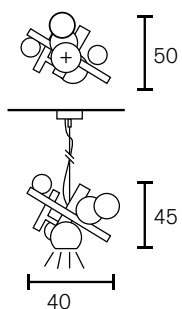

Collection Galaxy

TECHNICAL DATA SHEET

Collection Galaxy 2019

Chandelier Round

Art.nr.	Dimensions	Light bulb	Weight	Finish
GALC80BLM	Ø80xH.70 cm	3x E27	12,0 kg	black matt finish
GALC80N	Ø80xH.70 cm	3x E27	12,0 kg	nickel finish
GALC80BR	Ø80xH.70 cm	3x E27	12,0 kg	brass finish
GALC80BRBUR	Ø80xH.70 cm	3x E27	12,0 kg	brass burnished finish
GALC80NA	Ø80xH.70 cm	3x E27	12,0 kg	nickel aged finish
GALC80COPBUR	Ø80xH.70 cm	3x E27	12,0 kg	copper burnished finish
GALC100BLM	Ø90xH.110 cm	5x E27	17,0 kg	black matt finish
GALC100N	Ø90xH.110 cm	5x E27	17,0 kg	nickel finish
GALC100BR	Ø90xH.110 cm	5x E27	17,0 kg	brass finish
GALC100BRBUR	Ø90xH.110 cm	5x E27	17,0 kg	brass burnished finish
GALC100NA	Ø90xH.110 cm	5x E27	17,0 kg	nickel aged finish
GALC100COPBUR	Ø90xH.110 cm	5x E27	17,0 kg	copper burnished finish

Element

Art.nr.	Dimensions	Light bulb	Weight	Finish
GALDL45BLM	L.40xW.45xH.50 cm	1x E27	5,0 kg	1x GU10 spot downlight, black matt finish
GALDL45N	L.40xW.45xH.50 cm	1x E27	5,0 kg	1x GU10 spot downlight, nickel finish
GALDL45BR	L.40xW.45xH.50 cm	1x E27	5,0 kg	1x GU10 spot downlight, brass finish
GALDL45BRBUR	L.40xW.45xH.50 cm	1x E27	5,0 kg	1x GU10 spot downlight, brass burnished finish
GALDL45NA	L.40xW.45xH.50 cm	1x E27	5,0 kg	1x GU10 spot downlight, nickel aged finish
GALDL45COPBUR	L.40xW.45xH.50 cm	1x E27	5,0 kg	1x GU10 spot downlight, copper burnished finish

Hanging Lamp Long

Art.nr.	Dimensions	Light bulb	Weight	Finish
GALHL140BLM	L.140xW.50xH.40 cm	3x E27	15,0 kg	3x GU10 spot downlight, black matt finish
GALHL140N	L.140xW.50xH.40 cm	3x E27	15,0 kg	3x GU10 spot downlight, nickel finish
GALHL140BR	L.140xW.50xH.40 cm	3x E27	15,0 kg	3x GU10 spot downlight, brass finish
GALHL140BRBUR	L.140xW.50xH.40 cm	3x E27	15,0 kg	3x GU10 spot downlight, brass burnished finish
GALHL140NA	L.140xW.50xH.40 cm	3x E27	15,0 kg	3x GU10 spot downlight, nickel aged finish
GALHL140COPBUR	L.140xW.50xH.40 cm	3x E27	15,0 kg	3x GU10 spot downlight, copper burnished finish