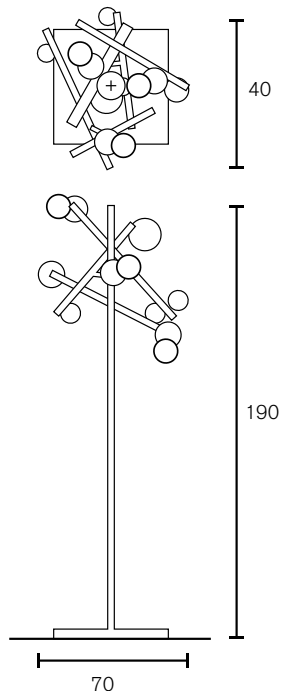

Chandelier Floor Lamp

Art.nr.	Dimensions	Light bulb	Weight	Finish
GALF180BLM	L.70xW.40xH.190 cm	3x E27	21,0 kg	black matt finish
GALF180N	L.70xW.40xH.190 cm	3x E31	21,0 kg	nickel finish
GALF180BR	L.70xW.40xH.190 cm	3x E28	21,0 kg	brass finish
GALF180BRBUR	L.70xW.40xH.190 cm	3x E29	21,0 kg	brass burnished finish
GALF180NA	L.70xW.40xH.190 cm	3x E32	21,0 kg	nickel aged finish
GALF180COPBUR	L.70xW.40xH.190 cm	3x E30	21,0 kg	copper burnished finish