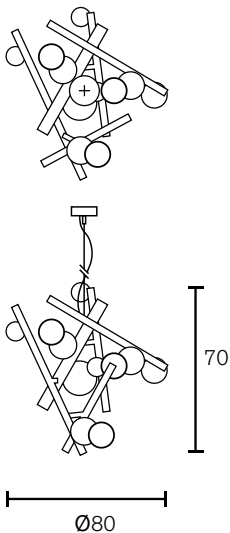

Collection Galaxy

TECHNICAL DATA SHEET

Collection Galaxy 2019

Chandelier Round

Art.nr.	Dimensions	Light bulb	Weight	Finish
GALC80BLM	Ø80xH.70 cm	3x E27	12,0 kg	black matt finish
GALC80N	Ø80xH.70 cm	3x E27	12,0 kg	nickel finish
GALC80BR	Ø80xH.70 cm	3x E27	12,0 kg	brass finish
GALC80BRBUR	Ø80xH.70 cm	3x E27	12,0 kg	brass burnished finish
GALC80NA	Ø80xH.70 cm	3x E27	12,0 kg	nickel aged finish
GALC80COPBUR	Ø80xH.70 cm	3x E27	12,0 kg	copper burnished finish
GALC100BLM	Ø90xH.110 cm	5x E27	17,0 kg	black matt finish
GALC100N	Ø90xH.110 cm	5x E27	17,0 kg	nickel finish
GALC100BR	Ø90xH.110 cm	5x E27	17,0 kg	brass finish
GALC100BRBUR	Ø90xH.110 cm	5x E27	17,0 kg	brass burnished finish
GALC100NA	Ø90xH.110 cm	5x E27	17,0 kg	nickel aged finish
GALC100COPBUR	Ø90xH.110 cm	5x E27	17,0 kg	copper burnished finish

Element

Art.nr.	Dimensions	Light bulb	Weight	Finish
GALDL45BLM	L.40xW.45xH.50 cm	1x E27	5,0 kg	1x GU10 spot downlight, black matt finish
GALDL45N	L.40xW.45xH.50 cm	1x E27	5,0 kg	1x GU10 spot downlight, nickel finish
GALDL45BR	L.40xW.45xH.50 cm	1x E27	5,0 kg	1x GU10 spot downlight, brass finish
GALDL45BRBUR	L.40xW.45xH.50 cm	1x E27	5,0 kg	1x GU10 spot downlight, brass burnished finish
GALDL45NA	L.40xW.45xH.50 cm	1x E27	5,0 kg	1x GU10 spot downlight, nickel aged finish
GALDL45COPBUR	L.40xW.45xH.50 cm	1x E27	5,0 kg	1x GU10 spot downlight, copper burnished finish

Hanging Lamp Long

Art.nr.	Dimensions	Light bulb	Weight	Finish
GALHL140BLM	L.140xW.50xH.40 cm	3x E27	15,0 kg	3x GU10 spot downlight, black matt finish
GALHL140N	L.140xW.50xH.40 cm	3x E27	15,0 kg	3x GU10 spot downlight, nickel finish
GALHL140BR	L.140xW.50xH.40 cm	3x E27	15,0 kg	3x GU10 spot downlight, brass finish
GALHL140BRBUR	L.140xW.50xH.40 cm	3x E27	15,0 kg	3x GU10 spot downlight, brass burnished finish
GALHL140NA	L.140xW.50xH.40 cm	3x E27	15,0 kg	3x GU10 spot downlight, nickel aged finish
GALHL140COPBUR	L.140xW.50xH.40 cm	3x E27	15,0 kg	3x GU10 spot downlight, copper burnished finish