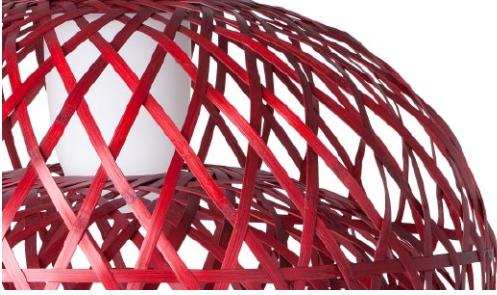

Detailing

The Emperor has a glass diffuser, that creates a very warm glow of light.

Please refer to the manual for more information

Colour

Red
RAL 3004

Black
RAL 9005

Technical

E27 x I
60 W MAX (Halogen)
Cable length 4M (black textile)
10M cable available on request
Plastic black canopy

GU24 x I
26 W MAX type SBCFL
Cable length 4M (black)
10M cable available on request
Chrome canopy

Packaging

H 80 cm | 31.5"
W 105 cm | 41.3"
D 105 cm | 41.3"

Colli 1/1
Product weight:
8 KG | 17,6 lb
With packaging:
19 KG | 41,9 lb

Cleaning Instructions

Moooi recommends using a quality multi-surface spray cleaner and/or a trusted furniture polish on a soft cloth. Do not use abrasive cloths or substances and always read the label of any product you wish to use on or near items from the Moooi collection. For further assistance on how to clean this item please contact your nearest Moooi agent.