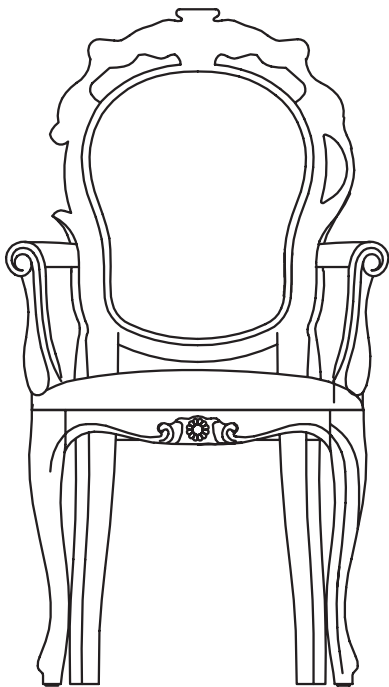

m o o o i[®]

Smoke Dining Armchair

The Smoke Dining Armchair is a comfortable extension of the evergreen smoke collection. A dining chair with the addition of armrests to make dining in style even cozier.

Colour

Black

Packaging

H 110 cm | 43"
W 72 cm | 28.3"
D 72 cm | 28.3"

Colli I

Product weight:
12 KG | 26,5 lb
With packaging:
13,5 KG | 29,8 lb

Cleaning Instructions

The Smoke series of furniture should be lightly dusted regularly with a feather duster and a damp cloth. To clean the upholstery Moooi recommends using a soft damp cloth. Moooi recommends always reading the label of any cleaning product you wish to use on or near any item from the Moooi collection. For further information and cleaning assistance for this product please contact your nearest Moooi agent or dealer which can be located via our website.

Main dimensions

60cm | 23.6"

63 cm | 24.8"

71cm | 28"

49 cm | 19.5"

106 cm | 41.7"