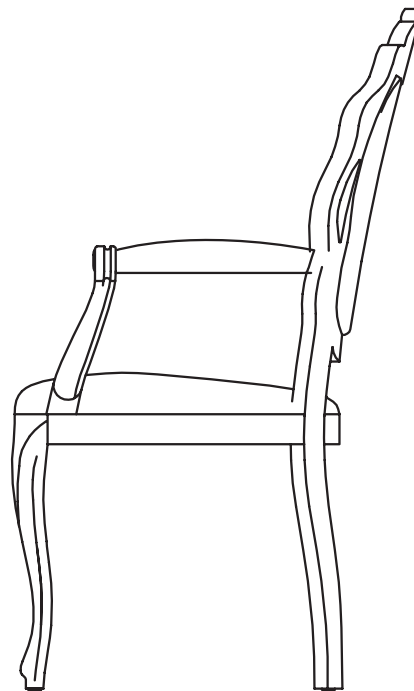

m o o o i[®]

Smoke Dining Armchair

The Smoke Dining Armchair is a comfortable extension of the evergreen smoke collection. A dining chair with the addition of armrests to make dining in style even cozier.

Colour

Black

Packaging

H 110 cm | 43"
W 72 cm | 28.3"
D 72 cm | 28.3"

Colli I

Product weight:
12 KG | 26,5 lb
With packaging:
13,5 KG | 29,8 lb

Cleaning Instructions

The Smoke series of furniture should be lightly dusted regularly with a feather duster and a damp cloth. To clean the upholstery Moooi recommends using a soft damp cloth. Moooi recommends always reading the label of any cleaning product you wish to use on or near any item from the Moooi collection. For further information and cleaning assistance for this product please contact your nearest Moooi agent or dealer which can be located via our website.

Main dimensions

60cm | 23.6"

63 cm | 24.8"

71cm | 28"

49 cm | 19.5"

106 cm | 41.7"