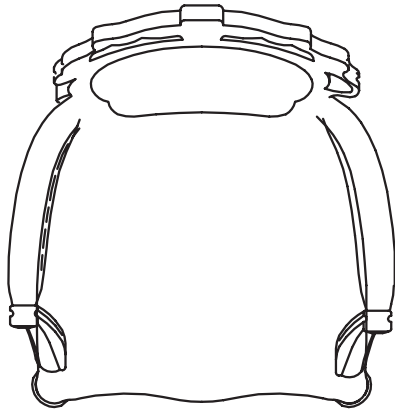

Colour

Black

Packaging

H 110 cm | 43"
W 72 cm | 28.3"
D 72 cm | 28.3"

Colli I

Product weight:
12 KG | 26,5 lb
With packaging:
13,5 KG | 29,8 lb

Cleaning Instructions

The Smoke series of furniture should be lightly dusted regularly with a feather duster and a damp cloth. To clean the upholstery Moooi recommends using a soft damp cloth. Moooi recommends always reading the label of any cleaning product you wish to use on or near any item from the Moooi collection. For further information and cleaning assistance for this product please contact your nearest Moooi agent or dealer which can be located via our website.

Main dimensions

60cm | 23.6"

63 cm | 24.8"

71cm | 28"

49 cm | 19.5"

106 cm | 41.7"