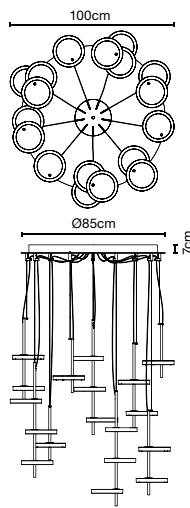

Nenúfar Pre-set 9