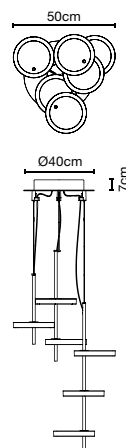

Nenúfar Pre-set 3