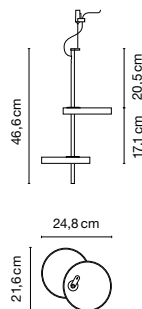

NENÚFAR

Joan Gaspar, 2013

A chromed metal stem supports a system of one, two, or three polycarbonate discs, attached at varying heights and with 120 degrees of separation between. A diffuser with a strip of perimeter LEDs projects the light downwards.

- White
- Black

Nenúfar 1

LED 9W 24V 2700K* 700lm

Nenúfar 2

LED 18W 24V 2700K* 1400lm

Nenúfar 3

LED 27W 24V 2700K* 2100lm

*3000°K 7W on request

Nenúfar 1

Nenúfar 2

Nenúfar 3