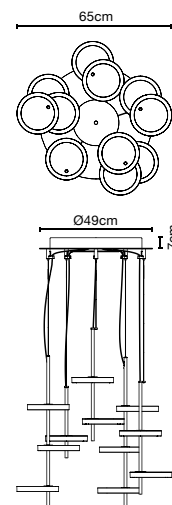

Nenúfar Pre-set 5