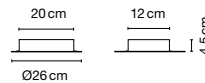

Nenúfar Canopy 60W