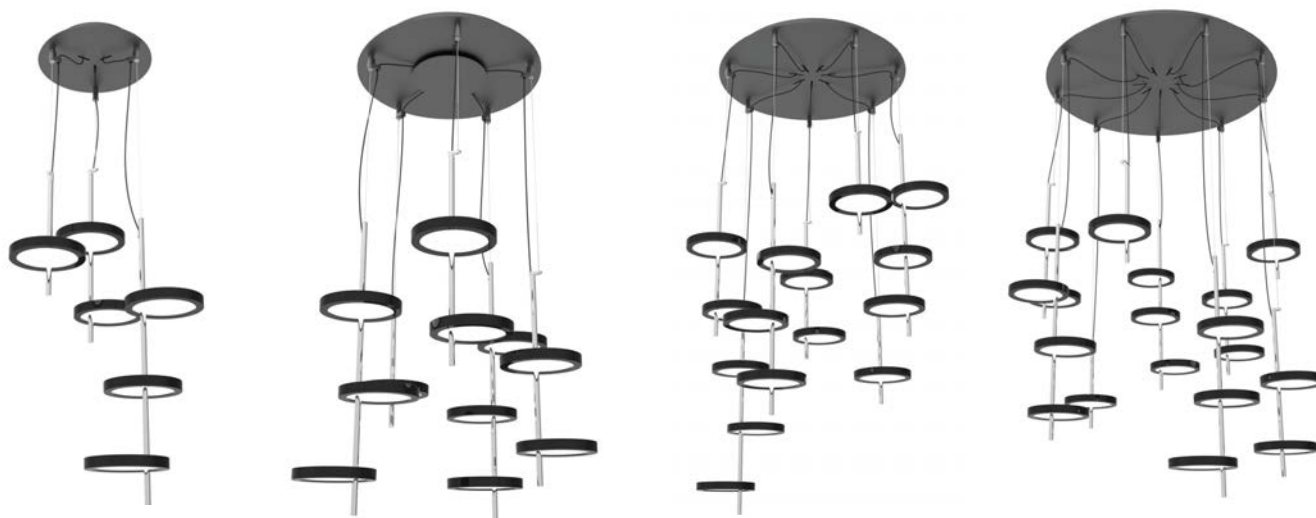

NENÚFAR PRE-SET

Joan Gaspar, 2014