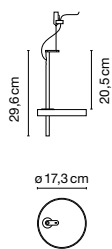

NENÚFAR

Joan Gaspar, 2013

A chromed metal stem supports a system of one, two, or three polycarbonate discs, attached at varying heights and with 120 degrees of separation between. A diffuser with a strip of perimeter LEDs projects the light downwards.

- White
- Black

Nenúfar 1

LED 9W 24V 2700K* 700lm

Nenúfar 2

LED 18W 24V 2700K* 1400lm

Nenúfar 3

LED 27W 24V 2700K* 2100lm

*3000°K 7W on request

Nenúfar 1

Nenúfar 2

Nenúfar 3