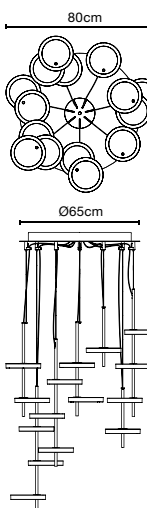

Nenúfar Pre-set 7