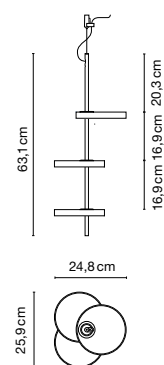

NENÚFAR

Joan Gaspar, 2013

A chromed metal stem supports a system of one, two, or three polycarbonate discs, attached at varying heights and with 120 degrees of separation between. A diffuser with a strip of perimeter LEDs projects the light downwards.

Nenúfar 1

Nenúfar 2

Nenúfar 3

For mounted canopy installation

When the project requires a combination of different Nenúfars, you will have to take into account the total power in watts, the power of the driver, and the wire entry points of the canopy.