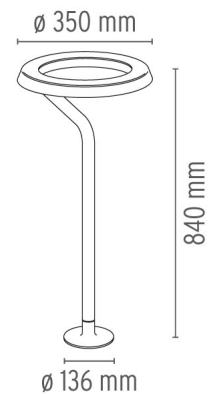

FLOS

BELVEDERE ROUND 2

Mounting	With remote housing
Lamps description	10 x 1W Power LED - 3000k
Environment	Outdoor
Finish	Dark brown
Technical description	Family of exterior products consisting of devices with a stick with two different heights and circular head suitable for floor installations with remote power box. The diffuser is made of transparent polycarbonate moulded by injection. Other features: remote power box IP 67 sealed directly in factory, external connection IP 68 with anti-humidity gel, watertight cable gland IP 68, head directly sealed in factory, insulation class II. The 350 mA Driver is included.

Belvedere Round 2
designed by Antonio Citterio with
Toan Nguyen

ELECTRICAL

Emergency	Without
Voltage (V)	220/240

PHYSICAL

Diameter (mm)	350
Weight (kg)	3.10

● F0991026 Dark brown

DIMENSIONS

CERTIFICATIONS

Belvedere Round 2 . Accessories

Mounting

F0888026

Remote Housing

Belvedere Round 2 . Lamps

IW Power LED 36

Lamp Watt:
1 W

Lamp category:
LED

Lamp type:
Power LED

Belvedere Round 2
designed by Antonio Citterio with
Toan Nguyen

F0991026

Dark brown

DIMENSIONS

CERTIFICATIONS