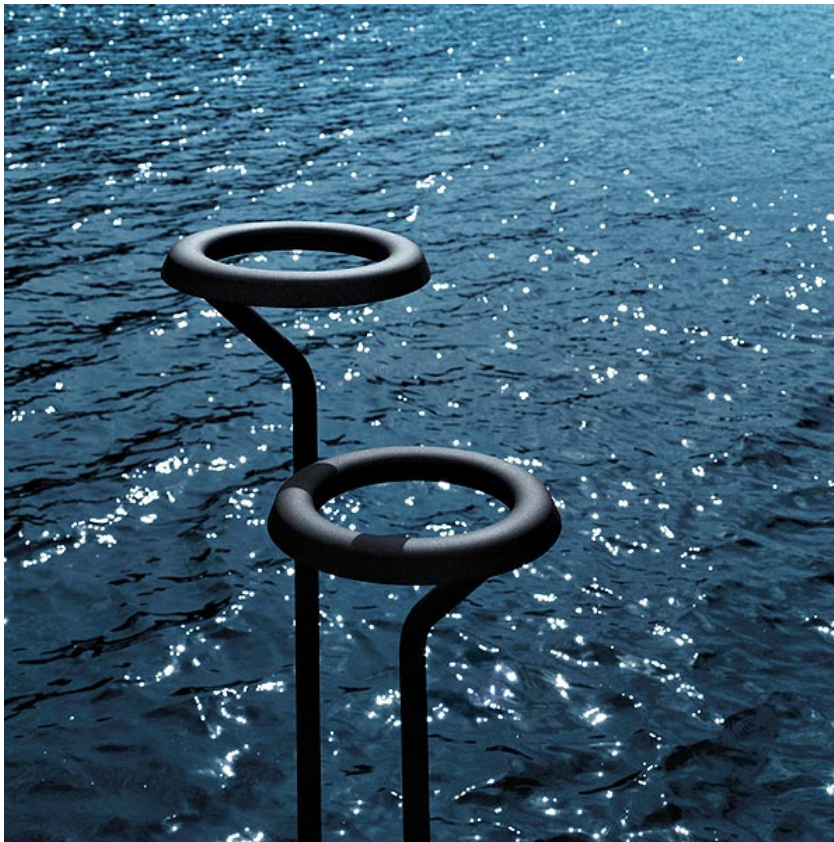

FLOS

BELVEDERE ROUND 2

Mounting	With remote housing
Lamps description	10 x 1W Power LED - 3000k
Environment	Outdoor
Finish	Dark brown
Technical description	Family of exterior products consisting of devices with a stick with two different heights and circular head suitable for floor installations with remote power box. The diffuser is made of transparent polycarbonate moulded by injection. Other features: remote power box IP 67 sealed directly in factory, external connection IP 68 with anti-humidity gel, watertight cable gland IP 68, head directly sealed in factory, insulation class II. The 350 mA Driver is included.

Belvedere Round 2
designed by Antonio Citterio with
Toan Nguyen

ELECTRICAL

Emergency	Without
Voltage (V)	220/240

PHYSICAL

Diameter (mm)	350
Weight (kg)	3.10

● F0991026 Dark brown

DIMENSIONS

CERTIFICATIONS

Belvedere Round 2 . Accessories

Mounting

F0888026

Remote Housing

Belvedere Round 2 . Lamps

IW Power LED 36

Lamp Watt:
1 W

Lamp category:
LED

Lamp type:
Power LED

Belvedere Round 2
designed by Antonio Citterio with
Toan Nguyen

F0991026

Dark brown

DIMENSIONS

CERTIFICATIONS