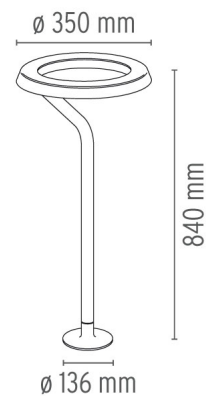

FLOS

BELVEDERE ROUND 2

Mounting	With remote housing
Lamps description	10 x 1W Power LED - 3000k
Environment	Outdoor
Finish	Dark brown
Technical description	Family of exterior products consisting of devices with a stick with two different heights and circular head suitable for floor installations with remote power box. The diffuser is made of transparent polycarbonate moulded by injection. Other features: remote power box IP 67 sealed directly in factory, external connection IP 68 with anti-humidity gel, watertight cable gland IP 68, head directly sealed in factory, insulation class II. The 350 mA Driver is included.

Belvedere Round 2
designed by Antonio Citterio with
Toan Nguyen

ELECTRICAL

Emergency	Without
Voltage (V)	220/240

PHYSICAL

Diameter (mm)	350
Weight (kg)	3.10

● F0991026 Dark brown

DIMENSIONS

CERTIFICATIONS

Belvedere Round 2 . Accessories

Mounting

F0888026

Remote Housing

Belvedere Round 2 . Lamps

IW Power LED 36

Lamp Watt:
1 W

Lamp category:
LED

Lamp type:
Power LED

Belvedere Round 2
designed by Antonio Citterio with
Toan Nguyen

F0991026

Dark brown

DIMENSIONS

CERTIFICATIONS