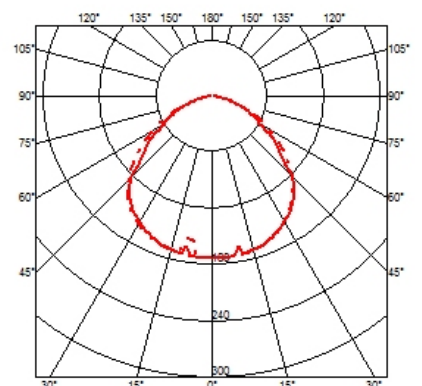

Belvedere Round 2
designed by Antonio Citterio with
Toan Nguyen

ELECTRICAL

Emergency	Without
Voltage (V)	220/240

PHYSICAL

Diameter (mm)	350
Weight (kg)	3.10

● F0991026 Dark brown

DIMENSIONS

CERTIFICATIONS