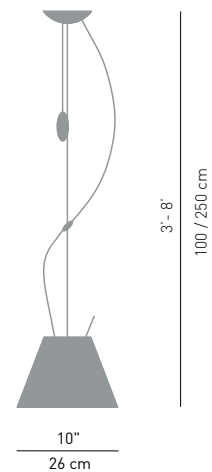

COSTANZINA

design Paolo Rizzatto, 1992

**LUCE
PLAN**

Type:	Suspension
Lamps:	max 60W E14 42W HSGSA E14 12W FB E14 energy saver
Product use:	Indoor
Materials:	Aluminium stem interchangeable polycarbonate silkscreened shade
Colors:	Counterweight in white Shade in white, comfort green, edgy pink, mistic white, soft skin, shaded stone, primary red, liquorice black, petroleum blue, smart yellow, concrete grey
Description:	The coloured polycarbonate lampshade illuminates with character any room in which it is suspended. The lamp is turned on by means of a rod switch placed next to the source of light. The height is adjusted by means of a zamak counterweight

Accessory
D13/25 9D1325476800 white off/center rose

D13 s.pi.

weight 0,34 kg

NEW COLOUR COLLECTIONS

MEZZO TONO

SOFT SKIN
CIPRIA
PUDER
ROSE PÂLE
ROSA PÁLIDO

COMFORT GREEN
VERDE ALCHIMIA
SEEGRÜN
VERT D'EAU
VERDE AGUA