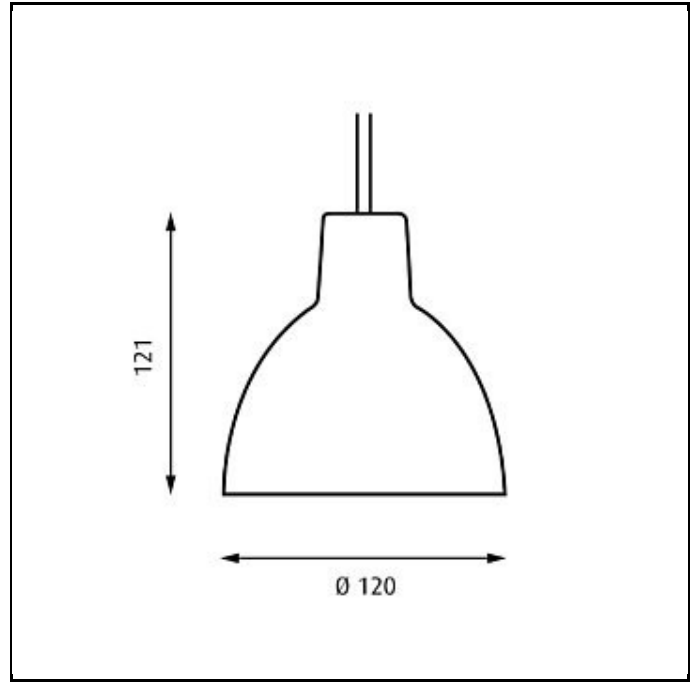

Toldbod 120 Pendant

Design Louis Poulsen Lighting A/S

Concept The fixture emits glare-free light directed downwards. The reflector provides channelled and efficient light distribution.

Finish Green/bronze, Light grey/coral, White/green. Mat coated. Dark grey/turquoise with textured surface. Mat coated. Black berries (black), cloudy white (white), misty blue (pale blue) or yellow blossom (yellow). Glossy. Grey Thunder (graphite) with textured surface. Mat coated.

Material Shade: Spun aluminium. Reflector: Spun anodised aluminium.

Mounting Suspension type: Cable 2x0,75mm². Canopy: No. Cable length: 2.6m. Ballast: No.

Weight Max. 0.5kg.

Class Ingress protection IP20. Electric shock protection II w/o ground.