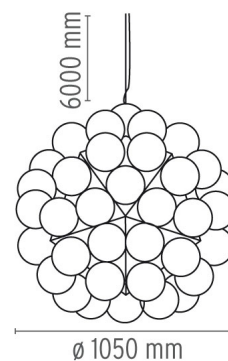

TARAXACUM 88 S2

Mounting	Pendant
Type of ceiling pendant	Suspension steel cable
Lamps description	120 x MAX 28W E27 HSGSG
Environment	Indoor
Finish	Polished aluminum
Technical description	Suspension fixture providing direct and reflected lighting. Structure formed by 20 pressed, polished aluminum triangles. 120 clear Globolux lamps housed around the structure. Steel ceiling fitting and rose.

ELECTRICAL

Emergency	Without
Voltage (V)	230

Taraxacum 88 S2

designed by Achille Castiglioni

Suspension fixture providing direct and reflected lighting.

● F7440000 Polished aluminium

PHYSICAL

Construction material	Aluminum, Steel
Weight (kg)	14.2

DIMENSIONS

CERTIFICATIONS

IP
20

Taraxacum 88 S2 . Lamps

HSGSG 28W E27

Lamp Watt:
28 W

Lamp category:
Halogen mains

Socket:
E27

Lamp type:
HSGSG

Taraxacum 88 S2

designed by Achille Castiglioni

Suspension fixture providing direct and reflected lighting.

 F7440000 Polished aluminium

DIMENSIONS

CERTIFICATIONS

IP
20