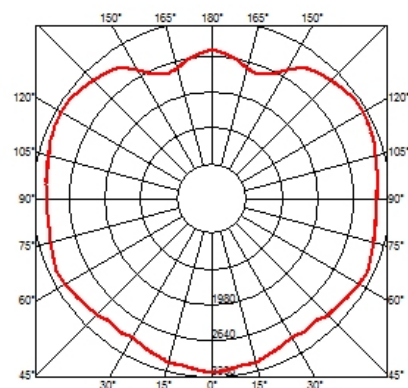

TARAXACUM 88 S2

Mounting	Pendant
Type of ceiling pendant	Suspension steel cable
Lamps description	120 x MAX 28W E27 HSGSG
Environment	Indoor
Finish	Polished aluminum
Technical description	Suspension fixture providing direct and reflected lighting. Structure formed by 20 pressed, polished aluminum triangles. 120 clear Globolux lamps housed around the structure. Steel ceiling fitting and rose.

DIMENSIONS

CERTIFICATIONS

IP
20

Taraxacum 88 S2 . Lamps

HSGSG 28W E27

Lamp Watt:
28 W

Lamp category:
Halogen mains

Socket:
E27