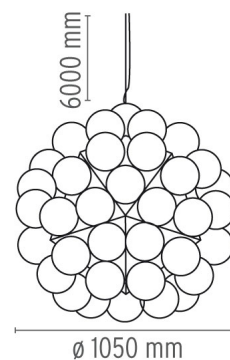

TARAXACUM 88 S2

Mounting	Pendant
Type of ceiling pendant	Suspension steel cable
Lamps description	120 x MAX 28W E27 HSGSG
Environment	Indoor
Finish	Polished aluminum
Technical description	Suspension fixture providing direct and reflected lighting. Structure formed by 20 pressed, polished aluminum triangles. 120 clear Globolux lamps housed around the structure. Steel ceiling fitting and rose.

DIMENSIONS

CERTIFICATIONS

IP
20

Taraxacum 88 S2 . Lamps

HSGSG 28W E27

Lamp Watt:
28 W

Lamp category:
Halogen mains

Socket:
E27

Lamp type:
HSGSG

Taraxacum 88 S2

designed by Achille Castiglioni

Suspension fixture providing direct and reflected lighting.

 F7440000 Polished aluminium

DIMENSIONS

CERTIFICATIONS

IP
20