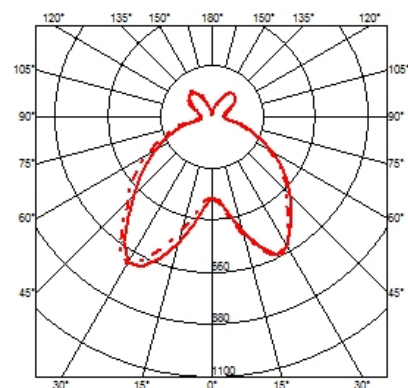

RAY S

Mounting	Pendant
Type of ceiling pendant	Suspension cable
Lamps description	1 x MAX 205W E27 HSGS
Environment	Indoor
Finish	White, Glass, Black
Technical description	Suspension lamp providing direct or diffused lighting. Chrome-plated metal structure and lathe-shaped aluminum diffusers, painted white on the inside, and shiny white or black on the outside or gray-colored, blown and overlaid glass with glossy external finish.. Liquid paint protection. Opal blown glass inner diffuser. White painted steel ceiling attachment protected with transparent paint, and polished aluminum cover.

Ray S

designed by Rodolfo Dordoni

Suspension lamp providing direct or diffused lighting.

	F5931030	Black
	F5931009	White
	F5930020	Glass

DIMENSIONS

CERTIFICATIONS

IP
20

Ray S . Lamps

HSGS 205W E27

Lamp Watt:
205 W

Lamp category:
Halogen mains

Socket:
E27

Lamp type:
HSGS

Ray S

designed by Rodolfo Dordoni

Suspension lamp providing direct or diffused lighting.