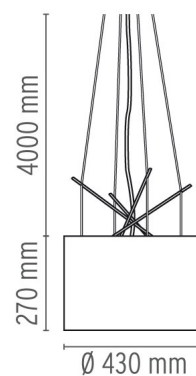

RAY S

Mounting	Pendant
Type of ceiling pendant	Suspension cable
Lamps description	1 x MAX 205W E27 HSGS
Environment	Indoor
Finish	White, Glass, Black
Technical description	Suspension lamp providing direct or diffused lighting. Chrome-plated metal structure and lathe-shaped aluminum diffusers, painted white on the inside, and shiny white or black on the outside or gray-colored, blown and overlaid glass with glossy external finish.. Liquid paint protection. Opal blown glass inner diffuser. White painted steel ceiling attachment protected with transparent paint, and polished aluminum cover.

Ray S

designed by Rodolfo Dordoni

Suspension lamp providing direct or diffused lighting.

	F5931030	Black
	F5931009	White
	F5930020	Glass

DIMENSIONS

CERTIFICATIONS

IP
20

Ray S . Lamps

HSGS 205W E27

Lamp Watt:
205 W

Lamp category:
Halogen mains

Socket:
E27

Lamp type:
HSGS

Ray S

designed by Rodolfo Dordoni

Suspension lamp providing direct or diffused lighting.

- F5931030 Black
- F5931009 White
- F5930020 Glass

DIMENSIONS

CERTIFICATIONS