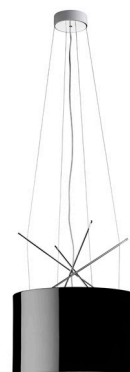

RAY S

Mounting	Pendant
Type of ceiling pendant	Suspension cable
Lamps description	1 x MAX 205W E27 HSGS
Environment	Indoor
Finish	White, Glass, Black
Technical description	Suspension lamp providing direct or diffused lighting. Chrome-plated metal structure and lathe-shaped aluminum diffusers, painted white on the inside, and shiny white or black on the outside or gray-colored, blown and overlaid glass with glossy external finish.. Liquid paint protection. Opal blown glass inner diffuser. White painted steel ceiling attachment protected with transparent paint, and polished aluminum cover.

Ray S

designed by Rodolfo Dordoni

Suspension lamp providing direct or diffused lighting.

	F5931030	Black
	F5931009	White
	F5930020	Glass

DIMENSIONS

CERTIFICATIONS

IP
20

Ray S . Lamps

HSGS 205W E27

Lamp Watt:
205 W

Lamp category:
Halogen mains

Socket:
E27

Lamp type:
HSGS

Ray S

designed by Rodolfo Dordoni

Suspension lamp providing direct or diffused lighting.