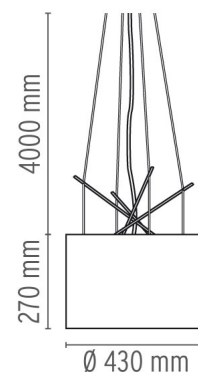

RAY S

Mounting	Pendant
Type of ceiling pendant	Suspension cable
Lamps description	1 x MAX 205W E27 HSGS
Environment	Indoor
Finish	White, Glass, Black
Technical description	Suspension lamp providing direct or diffused lighting. Chrome-plated metal structure and lathe-shaped aluminum diffusers, painted white on the inside, and shiny white or black on the outside or gray-colored, blown and overlaid glass with glossy external finish.. Liquid paint protection. Opal blown glass inner diffuser. White painted steel ceiling attachment protected with transparent paint, and polished aluminum cover.

Ray S

designed by Rodolfo Dordoni

Suspension lamp providing direct or diffused lighting.

	F5931030	Black
	F5931009	White
	F5930020	Glass

DIMENSIONS

CERTIFICATIONS

IP
20

Ray S . Lamps

HSGS 205W E27

Lamp Watt:
205 W

Lamp category:
Halogen mains

Socket:
E27

Lamp type:
HSGS

Ray S

designed by Rodolfo Dordoni

Suspension lamp providing direct or diffused lighting.

- F5931030 Black
- F5931009 White
- F5930020 Glass

DIMENSIONS

CERTIFICATIONS