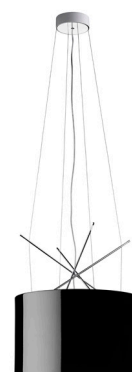

RAY S

Mounting	Pendant
Type of ceiling pendant	Suspension cable
Lamps description	1 x MAX 205W E27 HSGS
Environment	Indoor
Finish	White, Glass, Black
Technical description	Suspension lamp providing direct or diffused lighting. Chrome-plated metal structure and lathe-shaped aluminum diffusers, painted white on the inside, and shiny white or black on the outside or gray-colored, blown and overlaid glass with glossy external finish.. Liquid paint protection. Opal blown glass inner diffuser. White painted steel ceiling attachment protected with transparent paint, and polished aluminum cover.

Ray S

designed by Rodolfo Dordoni

Suspension lamp providing direct or diffused lighting.

	F5931030	Black
	F5931009	White
	F5930020	Glass

DIMENSIONS

CERTIFICATIONS

IP
20

Ray S . Lamps

HSGS 205W E27

Lamp Watt:
205 W

Lamp category:
Halogen mains

Socket:
E27

Lamp type:
HSGS

Ray S

designed by Rodolfo Dordoni

Suspension lamp providing direct or diffused lighting.