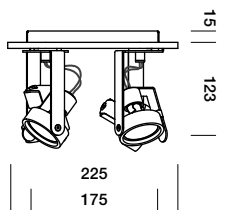

**bang 4 square 12V base H15 mm**

brushed aluminium  
 grey painted  
 white painted  
 black painted

**T38C2HAB**  
**T38C2HGL**  
**T38C2HWL**  
**T38C2HZL**

**bang 4 square 12V base H40 mm**

brushed aluminium  
 grey painted  
 white painted  
 black painted