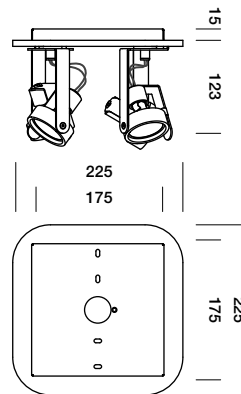

bang 4 square 230V

brushed aluminium
grey painted
white painted
black painted

T38C1HAB
T38C1HGL
T38C1HWL
T38C1HZL

karveelstraat 2
8380 zeebrugge, belgium

T +32 (0)50 54 35 49
F +32 (0)50 54 35 40

E info@tossb.com
W www.tossb.com

tossB reserves the right to alter materials, dimensions and characteristics without prior notice. This documentation replaces all previous documentation. Read the installation-instructions carefully.

Our general terms and conditions shall apply notwithstanding any stipulation to the contrary to all the orders and agreements with tossB. You can obtain a copy of these conditions on demand.

Product documentation © tossB 2012. All rights reserved.