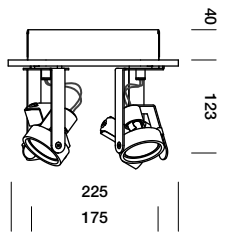

**bang 4 square 12V base H15 mm**

brushed aluminium  
 grey painted  
 white painted  
 black painted

**T38C2HAB**  
**T38C2HGL**  
**T38C2HWL**  
**T38C2HZL**

**bang 4 square 12V base H40 mm**

brushed aluminium  
 grey painted  
 white painted  
 black painted

**T38C3HAB**  
**T38C3HGL**  
**T38C3HWL**  
**T38C3HZL**

karveelstraat 2  
 8380 zeebrugge, belgium

**T** +32 (0)50 54 35 49  
**F** +32 (0)50 54 35 40

**E** info@tossb.com  
**W** www.tossb.com

tossB reserves the right to alter materials, dimensions and characteristics without prior notice. This documentation replaces all previous documentation. Read the installation-instructions carefully.