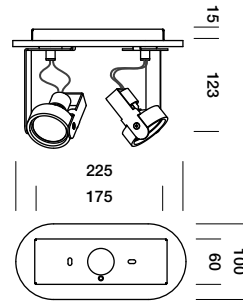

**bang 2 12V base H15 mm**

brushed aluminium  
grey painted  
white painted  
black painted

**T34C2HAB**  
**T34C2HGL**  
**T34C2HWL**  
**T34C2HZL**

**bang 2 12V base H40 mm**

brushed aluminium  
grey painted  
white painted  
black painted