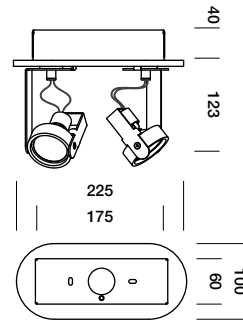

bang 2 12V base H15 mm

brushed aluminium
grey painted
white painted
black painted

T34C2HAB
T34C2HGL
T34C2HWL
T34C2HZL

bang 2 12V base H40 mm

brushed aluminium
grey painted
white painted
black painted

T34C3HAB
T34C3HGL
T34C3HWL
T34C3HZL

bang 2 230V

brushed aluminium
grey painted
white painted
black painted

T34C1HAB
T34C1HGL
T34C1HWL
T34C1HZL

karveelstraat 2
8380 zeebrugge, belgium

T +32 (0)50 54 35 49
F +32 (0)50 54 35 40

E info@tossb.com
W www.tossb.com

tossB reserves the right to alter materials, dimensions and characteristics without prior notice. This documentation replaces all previous documentation. Read the installation-instructions carefully.

Our general terms and conditions shall apply notwithstanding any stipulation to the contrary to all the orders and agreements with tossB. You can obtain a copy of these conditions on demand.

Product documentation © tossB 2012. All rights reserved.