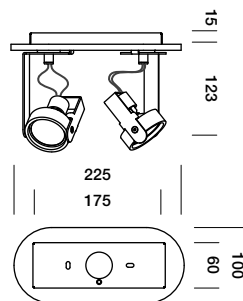

**T34C3HAB**  
**T34C3HGL**  
**T34C3HWL**  
**T34C3HZL**

**bang 2 230V**

brushed aluminium  
grey painted  
white painted  
black painted

**T34C1HAB**  
**T34C1HGL**  
**T34C1HWL**  
**T34C1HZL**

karveelstraat 2  
8380 zeebrugge, belgium