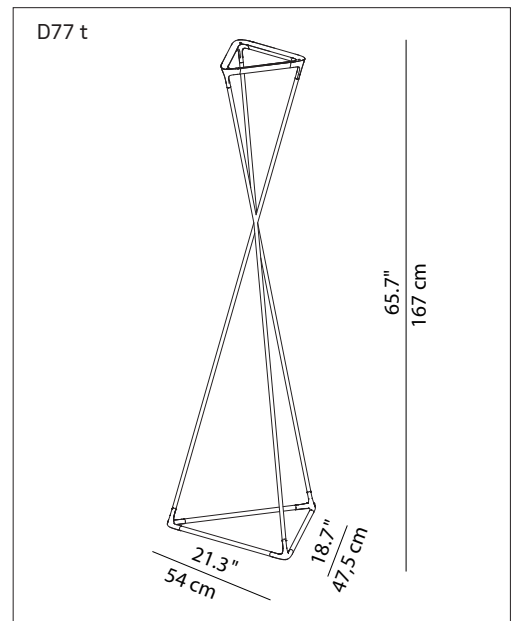

TANGO

design Francisco Gomez Paz, 2014

**LUCE
PLAN**

Type:	Floor
Lamps:	LED 25W Mid Power 3120lm @ 3000K sensor dimmer
Product use:	Indoor
Materials:	Structure in aluminium Joints in elastomer
Colors:	Black
Description:	An innovative floor lamp for indirect lighting, giving the fixture a dynamic posture of variable geometry, which through a simple gesture makes it possibly to gently adjust the direction of the beam.
Rating:	  220-240 V ~ 50/60 Hz IP20 EEL: A
Marking:	
Reference code:	Structure D77t 1D770T000001 black