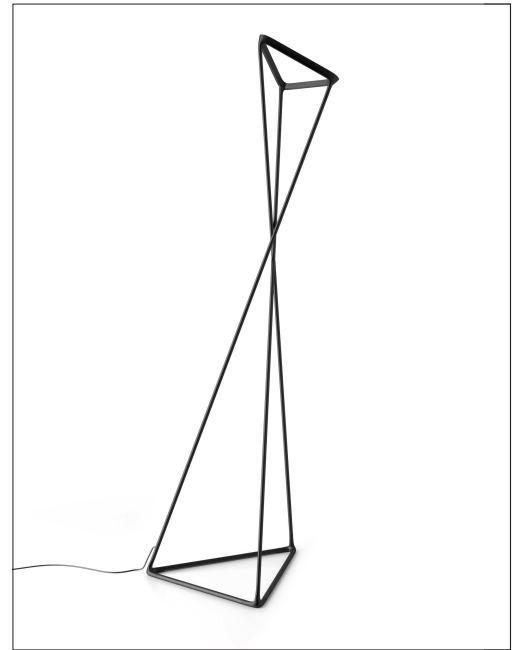

TANGO

design Francisco Gomez Paz, 2014

**LUCE
PLAN**

Type:	Floor
Lamps:	LED 25W Mid Power 3120lm @ 3000K sensor dimmer
Product use:	Indoor
Materials:	Structure in aluminium Joints in elastomer
Colors:	Black
Description:	An innovative floor lamp for indirect lighting, giving the fixture a dynamic posture of variable geometry, which through a simple gesture makes it possibly to gently adjust the direction of the beam.
Rating:	  220-240 V ~ 50/60 Hz IP20 EEL: A
Marking:	
Reference code:	Structure D77t 1D770T000001 black

The LED lamps cannot be changed in the luminaire