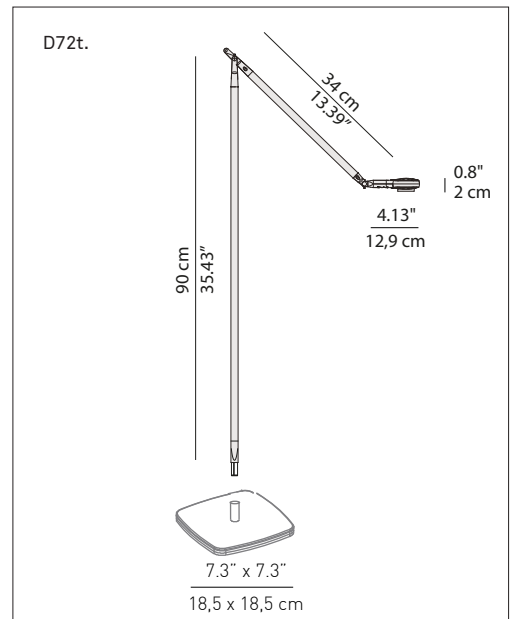

# OTTO WATT

design Alberto Meda / Paolo Rizzatto

**LUCE  
PLAN**

Type:	Floor
Lamps:	Dimmable lamp. LED 8W tunable white (2400-3500K)*
Product use:	Indoor
Materials:	Aluminium
Colors:	Mirror
Description:	A dimmable LED source enables the user to adjust the color temperature from warm to cold white light by rotating the diffuser. Otto Watt supplies ideal lighting conditions for all circumstances, for relaxation or precision work.

Insulation class:   

Reference code: Structure  
D72t. 1D720T000018 mirror

\*The LED lamps cannot be changed in the luminaire