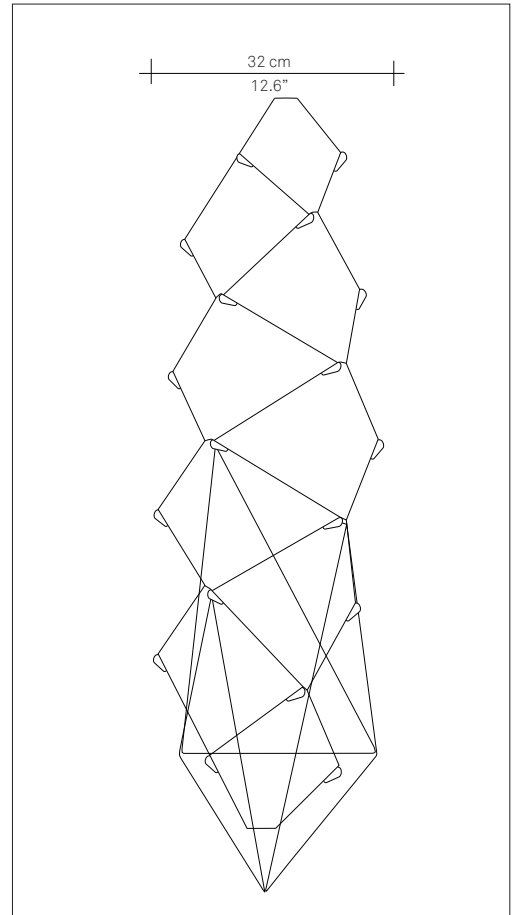

NOTHING

design Francisco Gomez Paz

**LUCE
PLAN**

- Type: Floor
- Lamps: Dimmable lamp - LED 28W 2700 K - total luminous flux 1800 lm*
- Product use: Indoor
- Materials: Aluminium body with flexible printed circuit board and base with steel rods
- Colors: Black
- Description: The formal expression of an innovative use of LEDs. Nothing is a sheet of aluminium bonded with electronic circuits and LEDs: a very thin, flat, laser-cut surface, designed using a complex mathematical process.

Insulation class:   

Reference code: 1D750T000001 black

*The LED lamps cannot be changed in the luminaire