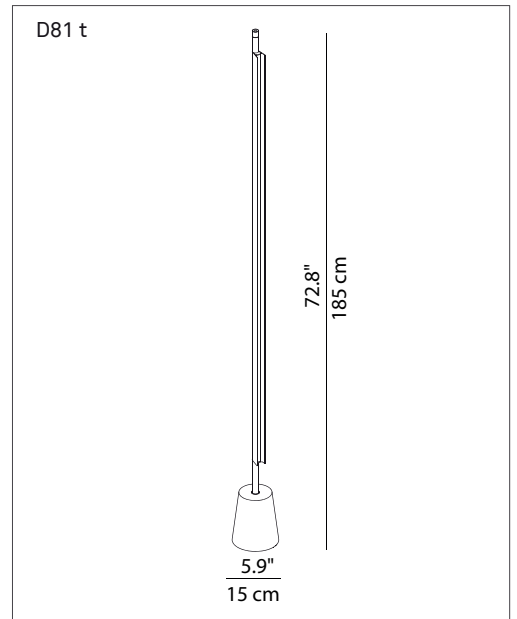

# COMPENDIUM

design Daniel Rybakken, 2014

**LUCE  
PLAN**

Type: Floor  
Lamps: LED mid-power 25W, 3200 lumen@3000K  
Dimmable  
Product use: Indoor  
Materials: Profile in extruded aluminum anodized in various colors.  
Base in die-cast zinc-alloy, dimmer mounted on the power cord  
Colors: Black, brass, aluminium  
Description: Compendium stands out for the evocative graphic-sculptural impact of its slim silhouette.

Insulation class: 

Reference code: Structure

D81t	1D810T000030	brass
dimmer	1D810T000020	alu
	1D810T000001	black

D81ti	1D810TI00001	black
on/off	1D810TI00020	alu
	1D810TI00030	brass

EEC: A

The LED lamps cannot be changed in the luminaire