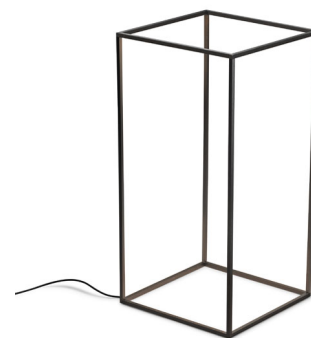

## IPNOS

<b>Mounting</b>	Floor
<b>Lamps description</b>	196 TOP LED 2700K CRI85 - 15W
<b>Environment</b>	Indoor
<b>Finish</b>	Black anodized, Burnished brass, Natural aluminium
<b>Technical description</b>	Floor lamp providing diffused light. Extruded aluminium frame 10x10x1 gratiné and anodized in various finishes. Led on the top edges incorporated in the extrusions and protected by transparent PC diffusers. Driver on plug, dimmable switch on chord.

### Ipnos Top Plate

It's a transparent methacrylate diffuser, designed to be placed on the top of the fitting with the possibility to bear up to 5 kg. The Top Plate is adaptable for Ipnos both indoor and outdoor version.