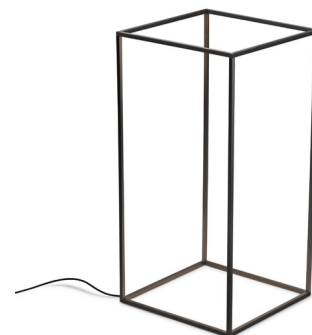

## IPNOS

<b>Mounting</b>	Floor
<b>Lamps description</b>	196 TOP LED 2700K CRI85 - 15W
<b>Environment</b>	Indoor
<b>Finish</b>	Black anodized, Burnished brass, Natural aluminium
<b>Technical description</b>	Floor lamp providing diffused light. Extruded aluminium frame 10x10x1 gratiné and anodized in various finishes. Led on the top edges incorporated in the extrusions and protected by transparent PC diffusers. Driver on plug, dimmable switch on chord.

### Ipnos Top Plate

It's a transparent methacrylate diffuser, designed to be placed on the top of the fitting with the possibility to bear up to 5 kg. The Top Plate is adaptable for Ipnos both indoor and outdoor version.

## IPNOS .Lamps

**TOP LED 2700K CRI85 - 15W**

**Lamp Watt:**  
14 W

**Lamp category:**  
LED

**Socket:**  
Special base

**Color temperature (K):**  
2700 °K

**Lamp type:**  
TOP LED

### DIMENSIONS