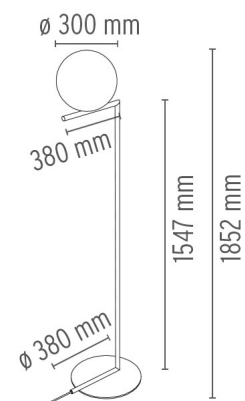

FLOS

IC F2

Mounting	Floor
Lamps description	1 x 205W E27 HSGS
Environment	Indoor
Finish	Brushed brass, Chrome
Technical description	Floor lamp providing diffused light. Frame in brass, brushed and transparent varnished or chrome steel. Blown glass opal diffuser. Dimmer on the power chord.

ELECTRICAL

Emergency	Without
------------------	---------

PHYSICAL

Construction material	Blown glass, Brass, Steel
Weight (kg)	10.0

IC F2

designed by Michael Anastassiades

Floor lamp providing diffused light.

 F3174057	Chrome
 F3174059	Brushed brass

DIMENSIONS

CERTIFICATIONS

IC F2 . Lamps

HSGS 205W E27

Lamp Watt:
205 W

Lamp category:
Halogen mains

Socket:
E27

Lamp type:
HSGS

IC F2

designed by Michael Anastassiades

Floor lamp providing diffused light.

 F3174057 Chrome

 F3174059 Brushed brass

DIMENSIONS

CERTIFICATIONS