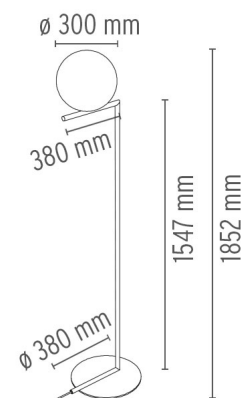

FLOS

IC F2

Mounting	Floor
Lamps description	1 x 205W E27 HSGS
Environment	Indoor
Finish	Brushed brass, Chrome
Technical description	Floor lamp providing diffused light. Frame in brass, brushed and transparent varnished or chrome steel. Blown glass opal diffuser. Dimmer on the power chord.

ELECTRICAL

Emergency	Without
------------------	---------

PHYSICAL

Construction material	Blown glass, Brass, Steel
Weight (kg)	10.0

IC F2

designed by Michael Anastassiades

Floor lamp providing diffused light.

 F3174057	Chrome
 F3174059	Brushed brass

DIMENSIONS

CERTIFICATIONS

IC F2 . Lamps

HSGS 205W E27

Lamp Watt:
205 W

Lamp category:
Halogen mains

Socket:
E27