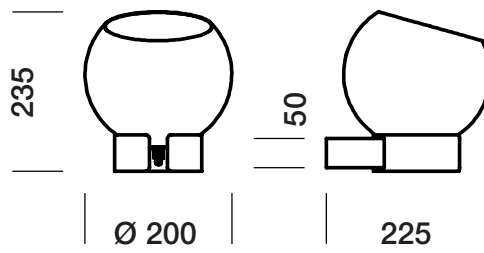

sphere wall

white / white painted
black / white painted

T46A1IWL
T46A1IZL

karveelstraat 2
8380 zeebrugge, belgium

T +32 (0)50 54 35 49
F +32 (0)50 54 35 40

E info@tossb.com
W www.tossb.com

tossB reserves the right to alter materials, dimensions and characteristics without prior notice. This documentation replaces all previous documentation. Read the installation-instructions carefully.

Our general terms and conditions shall apply notwithstanding any stipulation to the contrary to all the orders and agreements with tossB. You can obtain a copy of these conditions on demand.

Product documentation © tossB 2012. All rights reserved.