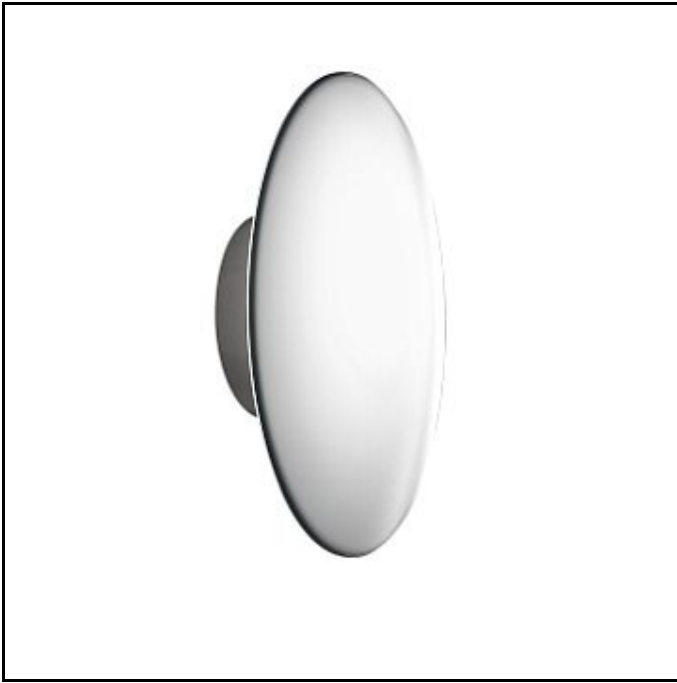

AJ Eklipta

Design Arne Jacobsen

Concept The fixture emits soft comfortable light. The glass is designed to provide a uniformly lit surface. The three-layer mouth-blown opal glass shade has a transparent edge, providing a decorative halo of light around the fixture.

Finish White, powder coated. White opal glass.

Material Ceiling/Wall box: Die cast aluminium or spun aluminium. Diffuser: Mouth-blown white opal glass.

Mounting Terminal block: Ø 220/Ø 350: 3x2,5mm², Ø 450: 5x2,5mm². Looping: Approved, Ø 220/Ø 350mm: Max. 3x1,5mm², Ø 450: Max. 5x1,5mm². Ballast positioning: In ceiling/wall box.

Weight Max. 4kg.

Class Ingress protection, Ceiling: IP20, Wall: IP44 (Ø 220; Ceiling: IP20, Wall: IP21). LED ceiling/ wall: IP20. Electric shock protection I w. ground.

Product Code	Dimensions	Light source	Finish	Shield/Diffuser	Body	Mounting	Lighting control
AJE-WC	Ø 220	13W LED 3000K	WHT	WHT OPAL	BOX W/O SIDE CABLE HOLES	WALL & CEILING	DALI
	Ø 350	13W LED 4000K			BOX W/SIDE CABLE HOLES		DIM 1-10V
	Ø 450	1x18W TC-TEL GX24q-2 HF					EMERG LIGHT 3 H
		1x40W QT ax-14 G9					LEADING EDGE
		27W LED 3000K					NONE
		27W LED 4000K					
		2x18W TC-TEL GX24q-2 HF					
		9W LED 2700K					
		9W LED 3000K					