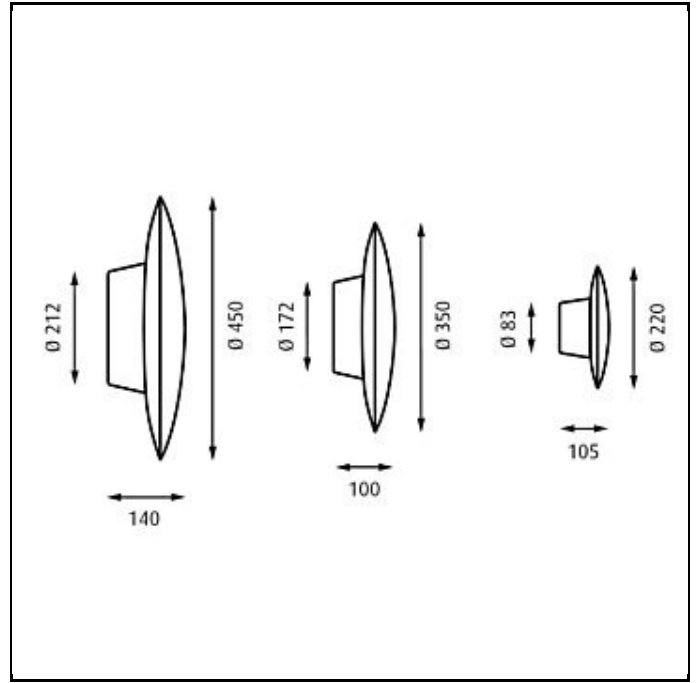

AJ Eklipta

Design Arne Jacobsen

Concept The fixture emits soft comfortable light. The glass is designed to provide a uniformly lit surface. The three-layer mouth-blown opal glass shade has a transparent edge, providing a decorative halo of light around the fixture.

Finish White, powder coated. White opal glass.

Material Ceiling/Wall box: Die cast aluminium or spun aluminium. Diffuser: Mouth-blown white opal glass.

Mounting Terminal block: Ø 220/Ø 350: 3x2,5mm², Ø 450: 5x2,5mm². Looping: Approved, Ø 220/Ø 350mm: Max. 3x1,5mm², Ø 450: Max. 5x1,5mm². Ballast positioning: In ceiling/wall box.

Weight Max. 4kg.

Class Ingress protection, Ceiling: IP20, Wall: IP44 (Ø 220; Ceiling: IP20, Wall: IP21). LED ceiling/ wall: IP20. Electric shock protection I w. ground.

Product Code	Dimensions	Light source	Finish	Shield/Diffuser	Body	Mounting	Lighting control
AJE-WC	Ø 220	13W LED 3000K	WHT	WHT OPAL	BOX W/O SIDE CABLE HOLES	WALL & CEILING	DALI
	Ø 350	13W LED 4000K			BOX W/SIDE CABLE HOLES		DIM 1-10V
	Ø 450	1x18W TC-TEL GX24q-2 HF					EMERG LIGHT 3 H
		1x40W QT ax-14 G9					LEADING EDGE
		27W LED 3000K					NONE
		27W LED 4000K					
		2x18W TC-TEL GX24q-2 HF					
		9W LED 2700K					
		9W LED 3000K					

Specification notes

40W QT G9 only available for Ø 220. 60W E27 and 1x18W TC-TEL only available for Ø 350. 100W E27, 2x18W TC-TEL and 2x26W TC-TEL only available for Ø 450. Emergency light only available with 18W TC-TEL Ø220 only available with wall & ceiling.