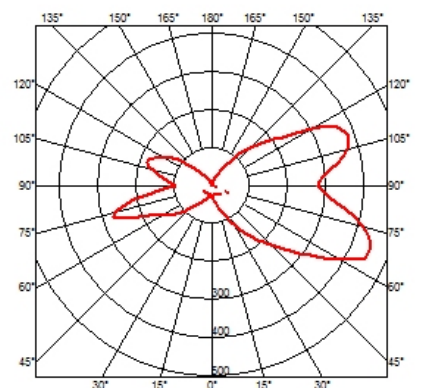

ELECTRICAL

Emergency	Without
Voltage (V)	230

Foglio

designed by Tobia Scarpa

Wall lamp providing direct/indirect/partially diffused light.

● F2400009	White
● F2400007	Chrome
● F2400030	Shiny black

PHYSICAL

Supply	Terminal block
Construction material	Steel
Weight (kg)	3.7

DIMENSIONS

CERTIFICATIONS

IP
20

Foglio . Lamps

IAA-W 100W E27

Lamp Watt:
100 W

Lamp category:
Incandescent

Socket:
E27