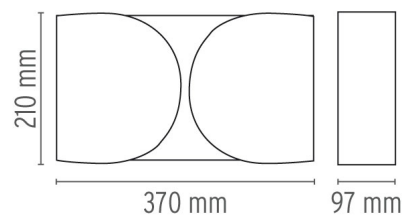

FOGLIO

Mounting	Wall
Lamps description	2 x MAX 100W E27 IAA/W
Environment	Indoor
Finish	White, Chrome, Glossy black
Technical description	Wall lamp providing direct/indirect/partially diffused light. Wall fitting in powder-painted polished white pressed steel. Diffuser in powder-painted polished. Two nylon injection molded white lamp holder supports.

DIMENSIONS

CERTIFICATIONS

IP
20

Foglio . Lamps

IAA-W 100W E27

Lamp Watt:
100 W

Lamp category:
Incandescent

Socket:
E27

Lamp type:
IAA/W

Foglio

designed by Tobia Scarpa

Wall lamp providing direct/indirect/
partially diffused light.

- F2400009 White
- F2400057 Chrome
- F2400030 Shiny black

DIMENSIONS

CERTIFICATIONS