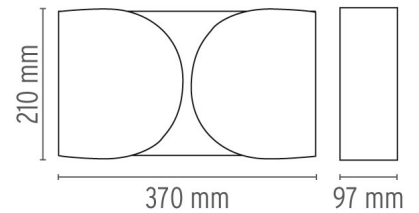

FOGLIO

Mounting	Wall
Lamps description	2 x MAX 100W E27 IAA/W
Environment	Indoor
Finish	White, Chrome, Glossy black
Technical description	Wall lamp providing direct/indirect/partially diffused light. Wall fitting in powder-painted polished white pressed steel. Diffuser in powder-painted polished. Two nylon injection molded white lamp holder supports.

ELECTRICAL

Emergency	Without
Voltage (V)	230

Foglio

designed by Tobia Scarpa

Wall lamp providing direct/indirect/partially diffused light.

● F2400009	White
● F2400007	Chrome
● F2400030	Shiny black

PHYSICAL

Supply	Terminal block
Construction material	Steel
Weight (kg)	3.7

DIMENSIONS

CERTIFICATIONS

IP
20

Foglio . Lamps

IAA-W 100W E27

Lamp Watt:
100 W

Lamp category:
Incandescent

Socket:
E27