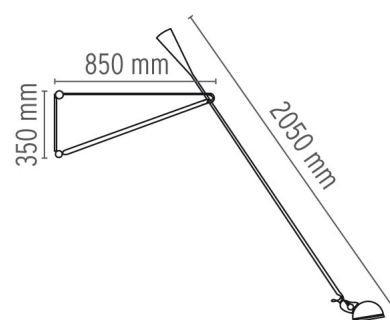

265

Mounting	Wall
Lamps description	1 x MAX 75W E27 IAA/W
Environment	Indoor
Finish	White, Grey, Black
Technical description	Wall lamp providing direct light. Painted steel adjustable arm and reflector. Chrome-plated brass reflector support. Cast iron tapered counterweight. Painted steel wall fixture.

ELECTRICAL

Emergency	Without
Voltage (V)	220/240

PHYSICAL

Supply	Power cord
Cord length(mm)	2030
Construction material	Steel
Weight (kg)	6

265

designed by Paolo Rizzatto

Wall lamp providing direct light

● A0300009	White
● A0300020	Grey
● A0300030	Black

DIMENSIONS

CERTIFICATIONS

265 . Lamps

IAA-W 75W E27

Lamp Watt:
75 W

Lamp category:
Incandescent

Socket:
E27

Lamp type:
IAA/W

265

designed by Paolo Rizzatto

Wall lamp providing direct light

- A0300009 White
- A0300020 Grey
- A0300030 Black

DIMENSIONS

CERTIFICATIONS