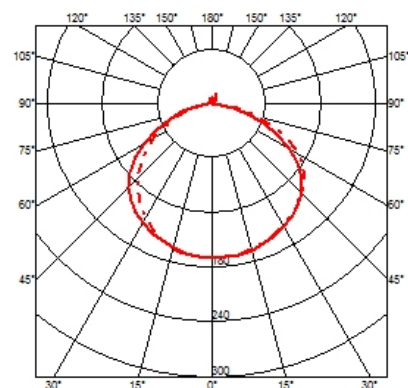

265

Mounting	Wall
Lamps description	1 x MAX 75W E27 IAA/W
Environment	Indoor
Finish	White, Grey, Black
Technical description	Wall lamp providing direct light. Painted steel adjustable arm and reflector. Chrome-plated brass reflector support. Cast iron tapered counterweight. Painted steel wall fixture.

ELECTRICAL

Emergency	Without
Voltage (V)	220/240

PHYSICAL

Supply	Power cord
Cord length(mm)	2030
Construction material	Steel
Weight (kg)	6

265

designed by Paolo Rizzatto

Wall lamp providing direct light

● A0300009	White
● A0300020	Grey
● A0300030	Black

DIMENSIONS

CERTIFICATIONS

265 . Lamps

IAA-W 75W E27

Lamp Watt:
75 W

Lamp category:
Incandescent

Socket:
E27

Lamp type:
IAA/W