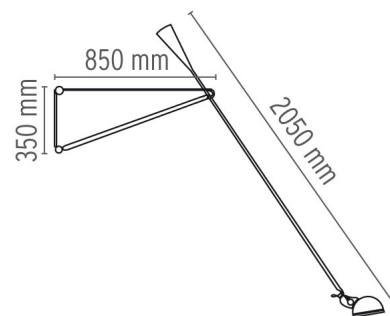

265

Mounting	Wall
Lamps description	1 x MAX 75W E27 IAA/W
Environment	Indoor
Finish	White, Grey, Black
Technical description	Wall lamp providing direct light. Painted steel adjustable arm and reflector. Chrome-plated brass reflector support. Cast iron tapered counterweight. Painted steel wall fixture.

ELECTRICAL

Emergency	Without
Voltage (V)	220/240

PHYSICAL

Supply	Power cord
Cord length(mm)	2030
Construction material	Steel
Weight (kg)	6

265

designed by Paolo Rizzatto

Wall lamp providing direct light

● A0300009	White
● A0300020	Grey
● A0300030	Black

DIMENSIONS

CERTIFICATIONS

265 . Lamps

IAA-W 75W E27

Lamp Watt:
75 W

Lamp category:
Incandescent

Socket:
E27

Lamp type:
IAA/W

265

designed by Paolo Rizzatto

Wall lamp providing direct light

- A0300009 White
- A0300020 Grey
- A0300030 Black

DIMENSIONS

CERTIFICATIONS