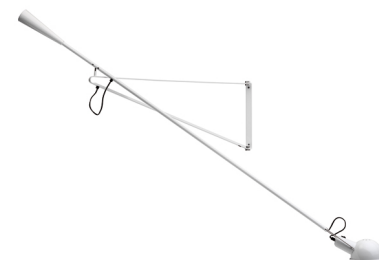

265

Mounting	Wall
Lamps description	1 x MAX 75W E27 IAA/W
Environment	Indoor
Finish	White, Grey, Black
Technical description	Wall lamp providing direct light. Painted steel adjustable arm and reflector. Chrome-plated brass reflector support. Cast iron tapered counterweight. Painted steel wall fixture.

ELECTRICAL

Emergency	Without
Voltage (V)	220/240

PHYSICAL

Supply	Power cord
Cord length(mm)	2030
Construction material	Steel
Weight (kg)	6

265

designed by Paolo Rizzatto

Wall lamp providing direct light

● A0300009	White
● A0300020	Grey
● A0300030	Black

DIMENSIONS

CERTIFICATIONS

265 . Lamps

IAA-W 75W E27

Lamp Watt:
75 W

Lamp category:
Incandescent

Socket:
E27

Lamp type:
IAA/W

265

designed by Paolo Rizzatto

Wall lamp providing direct light

- A0300009 White
- A0300020 Grey
- A0300030 Black

DIMENSIONS

CERTIFICATIONS