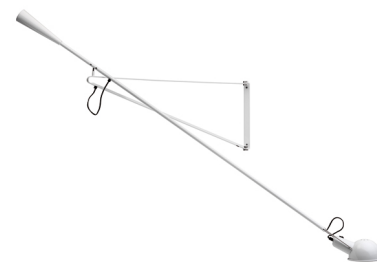

265

Mounting	Wall
Lamps description	1 x MAX 75W E27 IAA/W
Environment	Indoor
Finish	White, Grey, Black
Technical description	Wall lamp providing direct light. Painted steel adjustable arm and reflector. Chrome-plated brass reflector support. Cast iron tapered counterweight. Painted steel wall fixture.

ELECTRICAL

Emergency	Without
Voltage (V)	220/240

PHYSICAL

Supply	Power cord
Cord length(mm)	2030
Construction material	Steel
Weight (kg)	6

265

designed by Paolo Rizzatto

Wall lamp providing direct light

● A0300009	White
● A0300020	Grey
● A0300030	Black

DIMENSIONS

CERTIFICATIONS

265 . Lamps

IAA-W 75W E27

Lamp Watt:
75 W

Lamp category:
Incandescent

Socket:
E27

Lamp type:
IAA/W

265

designed by Paolo Rizzatto

Wall lamp providing direct light

- A0300009 White
- A0300020 Grey
- A0300030 Black

DIMENSIONS

CERTIFICATIONS