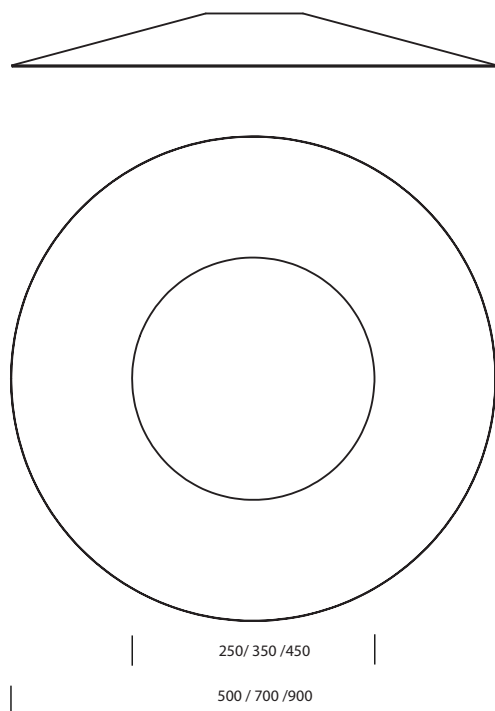

conical

Only the name conical already reveals so much about this ceiling lamp. The LED elements are discretely hidden in such a way that the light is being reflected by the conical-shaped diffuser which results in an effective but pleasant light distribution. Conical is available in three different sizes and is dimmable.

T87C2DWL

conical 70 dim

white painted

T87C2DWLD

conical 90 (dim)

white painted

T87C3DWL

karveelstraat 2
8380 zeebrugge, belgium