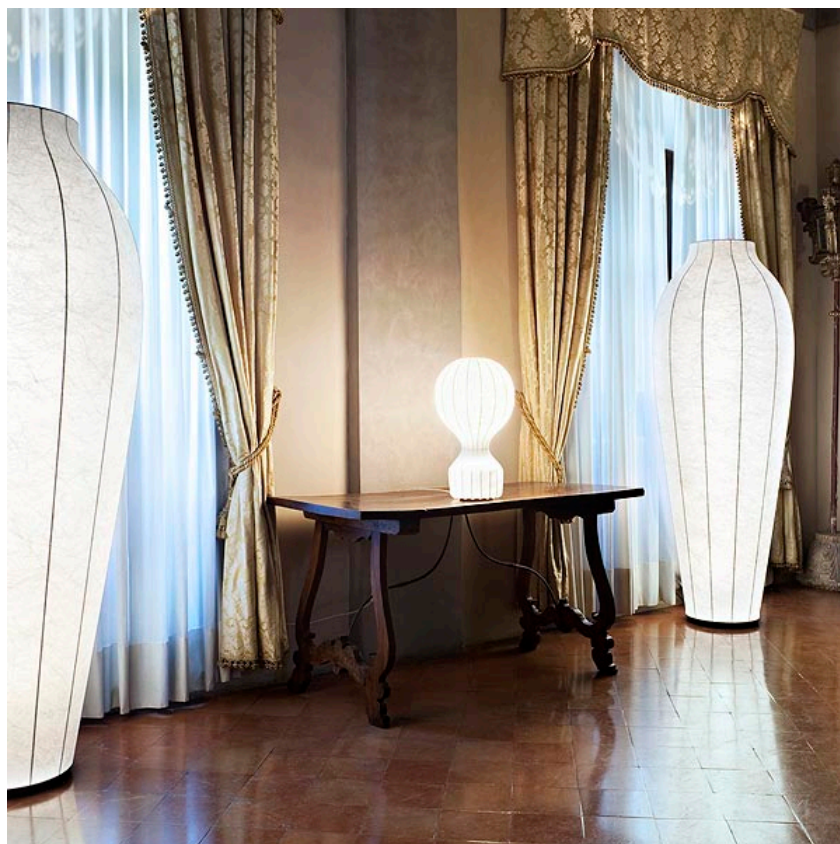

PHYSICAL

Supply	Power cord
Cord length(mm)	1800
Construction material	Cocoon resin, Steel
Weight (kg)	2.3