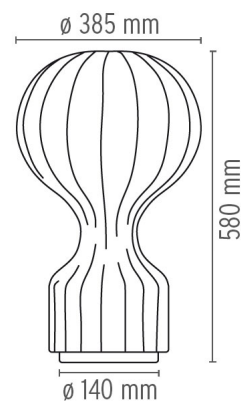

## GATTO

<b>Mounting</b>	Table
<b>Lamps description</b>	1 x 46W E27 HSGS
<b>Environment</b>	Indoor
<b>Finish</b>	Cocoon
<b>Technical description</b>	Table lamp providing diffused light. White powder coated internal steel structure sprayed with a unique "cocoon" resin to create the diffuser which is then protected by a transparent sprayed on finish. On the cable there is the electronic dimmer which allows the regulation of light brightness.

## DIMENSIONS

## PHYSICAL

<b>Supply</b>	Power cord
<b>Cord length(mm)</b>	1800
<b>Construction material</b>	Cocoon resin, Steel
<b>Weight (kg)</b>	2.3

### DIMENSIONS