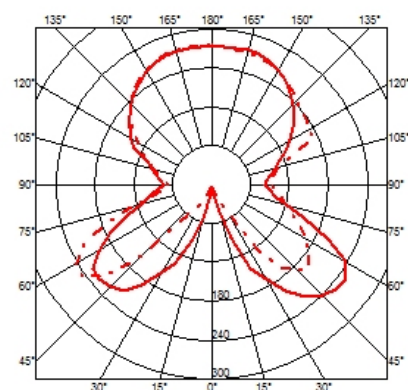

FLOS

AOY

Mounting	Table
Lamps description	1 x 70W E27 HSGSA/S + 1 x MAX 100W E27 IA
Environment	Indoor
Finish	Opal glass
Technical description	Table lamp providing diffused light. Clear glass cylindrical lamp body. White opaline glass diffuser and reflector.

ELECTRICAL

Emergency	Without
Switching	ON/OFF Switch for each lamp on power cord
Voltage (V)	230

PHYSICAL

Supply	Power cord
Cord length(mm)	2350
Construction material	Glass
Weight (kg)	12.1

AOY

designed by Achille Castiglioni

Table lamp providing diffused light

F0200071 Opal glass

DIMENSIONS

CERTIFICATIONS

AOY . Lamps

HSGSA/S 70W

Lamp Watt:
70 W

Lamp category:
Incandescent