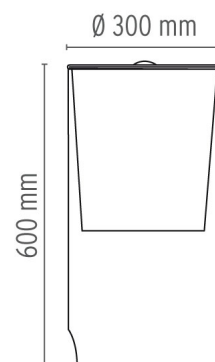

FLOS

AOY

Mounting	Table
Lamps description	1 x 70W E27 HSGSA/S + 1 x MAX 100W E27 IA
Environment	Indoor
Finish	Opal glass
Technical description	Table lamp providing diffused light. Clear glass cylindrical lamp body. White opaline glass diffuser and reflector.

ELECTRICAL

Emergency	Without
Switching	ON/OFF Switch for each lamp on power cord
Voltage (V)	230

PHYSICAL

Supply	Power cord
Cord length(mm)	2350
Construction material	Glass
Weight (kg)	12.1

AOY

designed by Achille Castiglioni

Table lamp providing diffused light

F0200071 Opal glass

DIMENSIONS

CERTIFICATIONS

AOY . Lamps

HSGSA/S 70W

Lamp Watt:
70 W

Lamp category:
Incandescent

designed by Achille Castiglioni

Table lamp providing diffused light

F020007I Opal glass

DIMENSIONS

CERTIFICATIONS