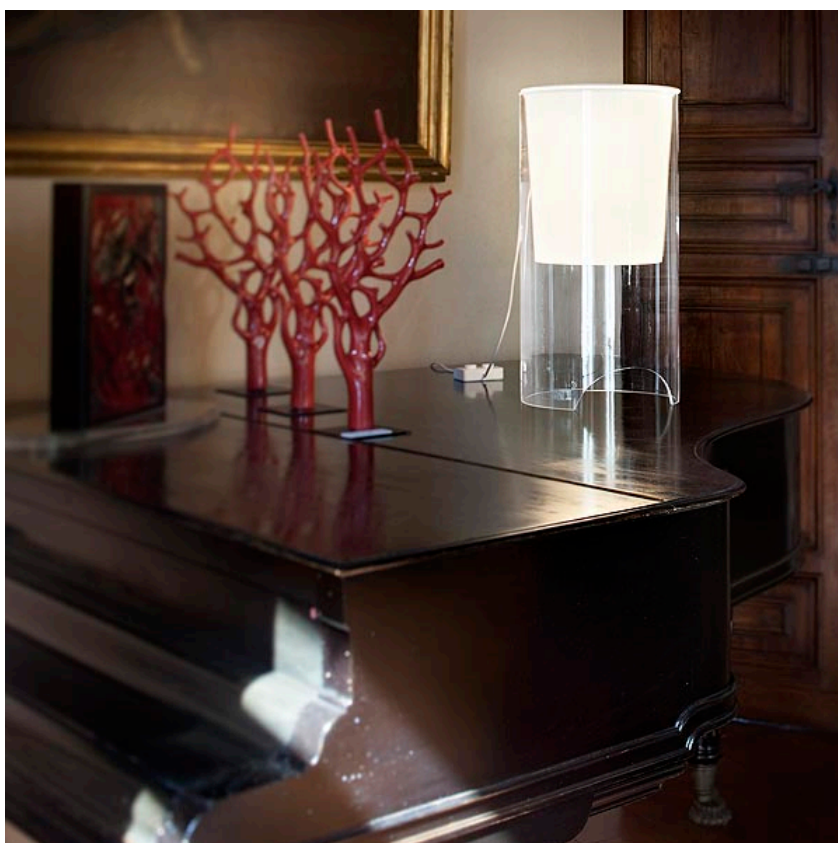

FLOS

AOY

Mounting	Table
Lamps description	1 x 70W E27 HSGSA/S + 1 x MAX 100W E27 IA
Environment	Indoor
Finish	Opal glass
Technical description	Table lamp providing diffused light. Clear glass cylindrical lamp body. White opaline glass diffuser and reflector.

ELECTRICAL

Emergency	Without
Switching	ON/OFF Switch for each lamp on power cord
Voltage (V)	230

PHYSICAL

Supply	Power cord
Cord length(mm)	2350
Construction material	Glass
Weight (kg)	12.1

AOY

designed by Achille Castiglioni

Table lamp providing diffused light

F0200071 Opal glass

DIMENSIONS

CERTIFICATIONS

AOY . Lamps

HSGSA/S 70W

Lamp Watt:
70 W

Lamp category:
Incandescent

designed by Achille Castiglioni

Table lamp providing diffused light

F020007I Opal glass

DIMENSIONS

CERTIFICATIONS