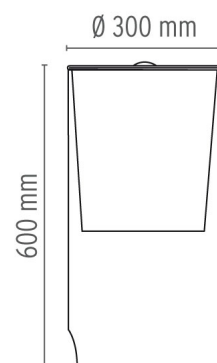

ELECTRICAL

Emergency	Without
Switching	ON/OFF Switch for each lamp on power cord
Voltage (V)	230

PHYSICAL

Supply	Power cord
Cord length(mm)	2350
Construction material	Glass
Weight (kg)	12.1

AOY

designed by Achille Castiglioni

Table lamp providing diffused light

F0200071 Opal glass

DIMENSIONS

CERTIFICATIONS

AOY . Lamps

HSGSA/S 70W

Lamp Watt:
70 W

Lamp category:
Incandescent

designed by Achille Castiglioni

Table lamp providing diffused light

F020007I Opal glass

DIMENSIONS

CERTIFICATIONS