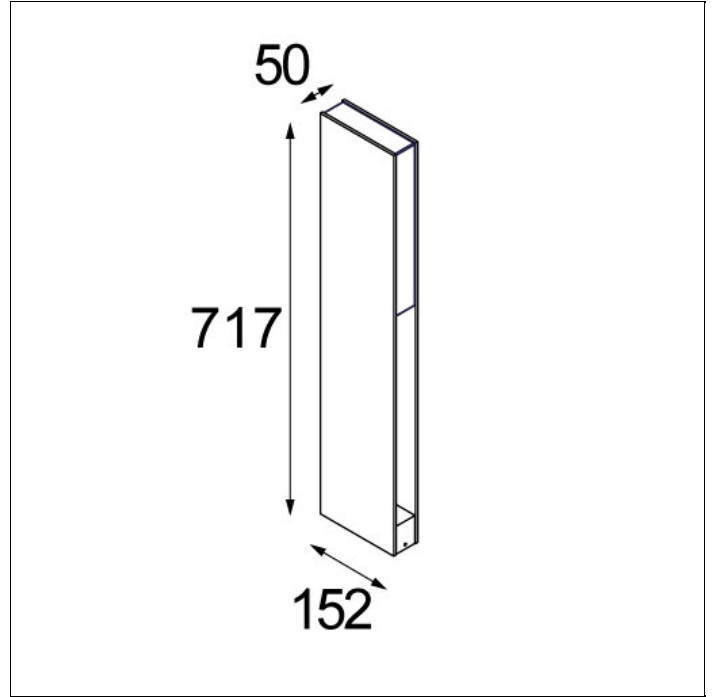

PORTFOLIO 0.2 IP54 LED

Portfolio is an exterior fixture with the looks of an abstract lighting book. Inspired by standard paper sizes and streamlined sheets of paper, Portfolio provides an inspirational architectural light in any external environment. Designed in collaboration with the renowned Belgian architect Luc Binst from Crepain Binst Architecture.

Art. Nr. 12831032

SPECIFICATIONS

Lamp	2x LED Array 230V 4.3W
Gear / Transfo	
Weight	4.460kg
Min. Distance	0.1 m
Power supply	230V
IP	
Glow Wire Test	960°
Source lifetime	35000
CRI	82
Lumen	152 Lm
Efficacy	15 Lm/W
UGR	5
Remark	! can be used with earthpin

This label is available in other languages:
<http://supermodular.com/assets/TYPE 2.pdf>

	WARM WHITE 2700K / CRI 82+
black struc	12831032
white struc	12831009