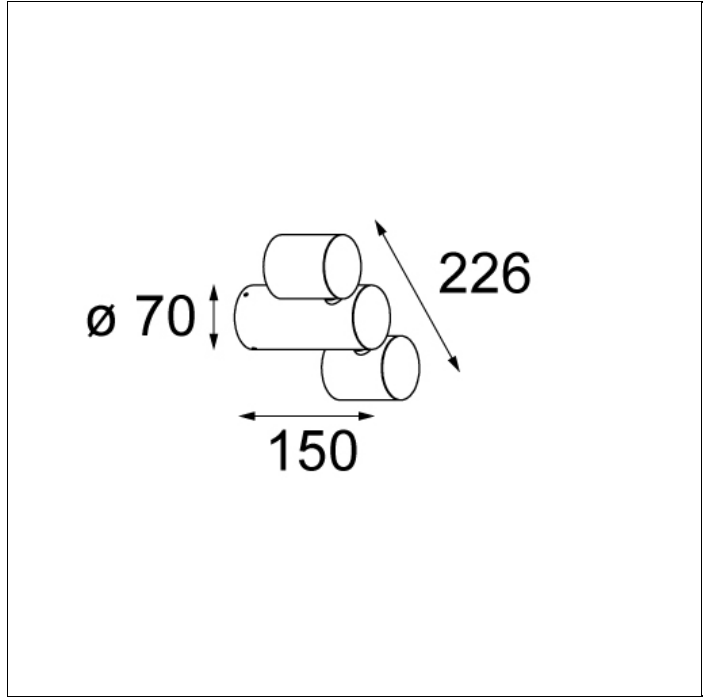

LOWIE IP54 2X LED GI

Lowie and Lowieze are the noble members of a highly versatile outdoor family. Together, they will turn your garden into a theatrical spectacle, like light binoculars. Lowieze (on a stand) and its little sibling Lowie (for wall mounting) are perfect examples of form blending with function. The cylindrical bulb housings can rotate fully around the body, which is also a cylinder, and can therefore be used as uplighters or downlighters independently of each other. Available with one or two bulb housings.

Art. Nr. 12670208

SPECIFICATIONS

Lamp	2x high power LED 3.5W
Gear / Transfo	
Weight	1.5kg
Min. Distance	0.1 m
Power supply	230V
IP	
Glow Wire Test	960°
Source lifetime	22000 hrs
CRI	85
Lumen	273 Lm
Efficacy	27 Lm/W
UGR	21

MODULAR LIGHTING INSTRUMENTS

This luminaire contains built-in LED lamps.

A++
A+
A
B
C
D
E

LED

The lamps cannot be changed in the luminaire.

874/2012

This label is available in other languages:
<http://supermodular.com/assets/TYPE2.pdf>

	WARM WHITE 2700K / CRI 85+
	SUPER WIDE FLOOD 95°
black struc	12670208