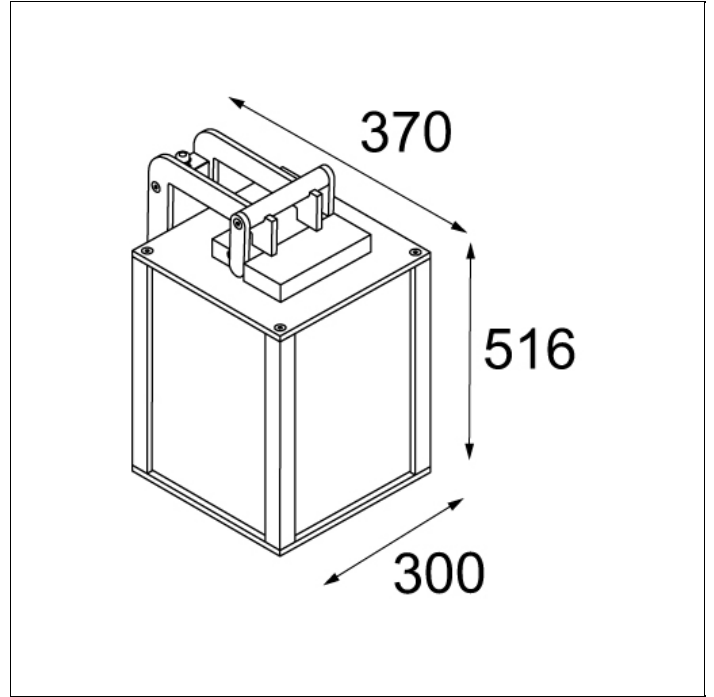

KABAZ WALL IP44 LED

Kabaz has one sole purpose: to make your garden a wonderful place to hang out. Standard available with white matte polycarbonate for a sleek lounge look. Add a Maroc plate for an oriental look or louvres for a sexy touch. The useful handle and five-metre cable allow you to place Kabaz (which means 'handbag' in West-Flemish) wherever you like. Also available for wall mounting.

Art. Nr. 11130732

SPECIFICATIONS

Lamp	1x LED E27 12W
Gear / Transfo	
Weight	8.6kg
Min. Distance	0.1 m
Power supply	230V
IP	
Glow Wire Test	960°
Source lifetime	25000 hrs
CRI	80
Lumen	504.47 Lm

	WARM WHITE 2700K / CRI 80+
black struc	11130732
desert	11130733
khaki	11130722
white struc	11130709

This label is available in other languages:
<http://supermodular.com/assets/TYPE1.pdf>