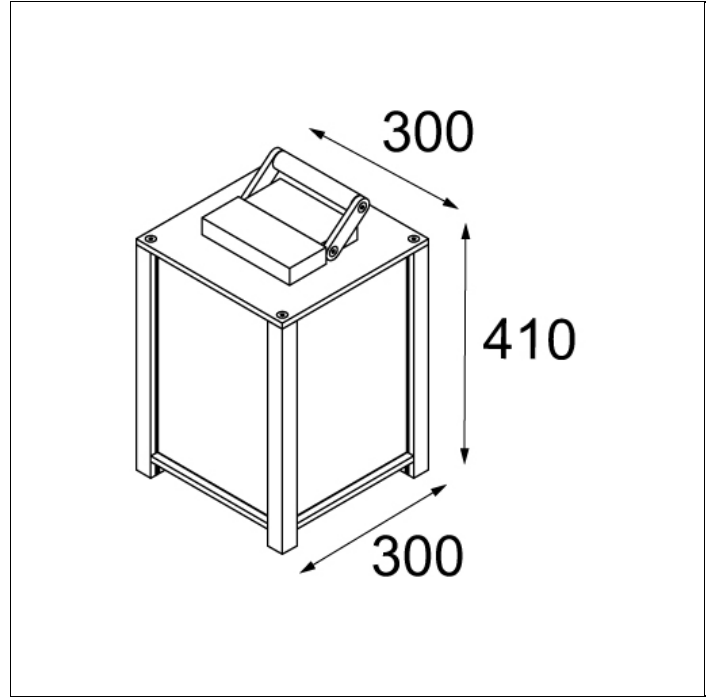

KABAZ FLOOR IP44 E27

Kabaz has one sole purpose: to make your garden a wonderful place to hang out. Standard available with white matte polycarbonate for a sleek lounge look. Add a Maroc plate for an oriental look or louvres for a sexy touch. The useful handle and five-metre cable allow you to place Kabaz (which means 'handbag' in West-Flemish) wherever you like. Also available for wall mounting.

Art. Nr. 11130233

SPECIFICATIONS

Lamp	1x TC-TSE E27 max. 23W
Gear / Transfo	
Weight	6.6kg
Min. Distance	0.5 m
Power supply	230V
IP	
Glow Wire Test	960°
Remark	! cable (5m) included

MODULAR
LIGHTING INSTRUMENTS

This luminaire is compatible with bulbs of the energy classes:

A++
A+
A
B
C
D
E

874/2012

This label is available in other languages:
<http://supermodular.com/assets/TYPE3.pdf>

black struc	11130232
desert	11130233
khaki	11130222
white struc	11130209