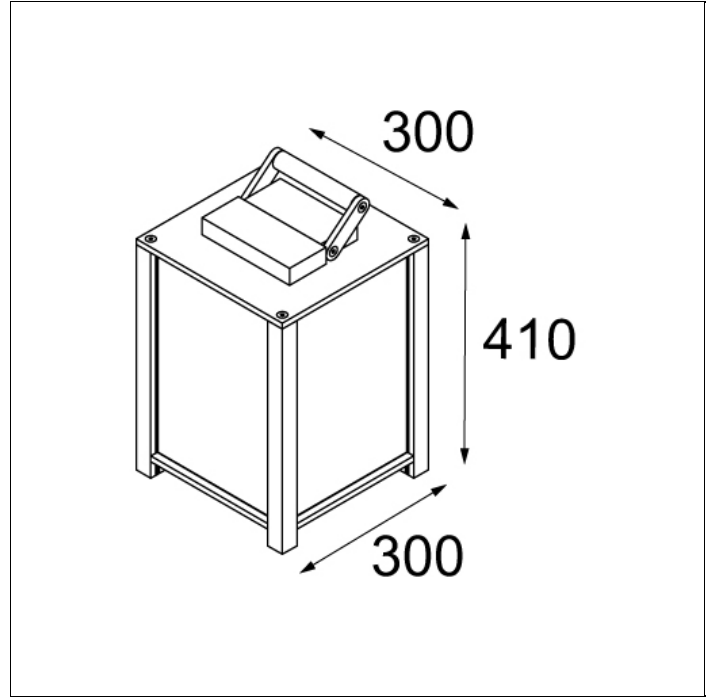

KABAZ FLOOR IP44 LED

Kabaz has one sole purpose: to make your garden a wonderful place to hang out. Standard available with white matte polycarbonate for a sleek lounge look. Add a Maroc plate for an oriental look or louveres for a sexy touch. The useful handle and five-metre cable allow you to place Kabaz (which means 'handbag' in West-Flemish) wherever you like. Also available for wall mounting.

Art. Nr. 11130832

SPECIFICATIONS

Lamp	1x LED E27 12W
Gear / Transfo	
Weight	6.8kg
Min. Distance	0.1 m
Power supply	230V
IP	
Glow Wire Test	960°
Source lifetime	25000 hrs
CRI	80
Lumen	504.47 Lm
Remark	! cable (5m) included

MODULAR LIGHTING INSTRUMENTS

This luminaire is compatible with bulbs of the energy classes:

A++
A+
A
B
C
D
E

The luminaire is sold with a bulb of the energy class: A

874/2012

This label is available in other languages:
<http://supermodular.com/assets/TYPE1.pdf>

	WARM WHITE 2700K / CRI 80+
black struc	11130832
desert	11130833
khaki	11130822
white struc	11130809