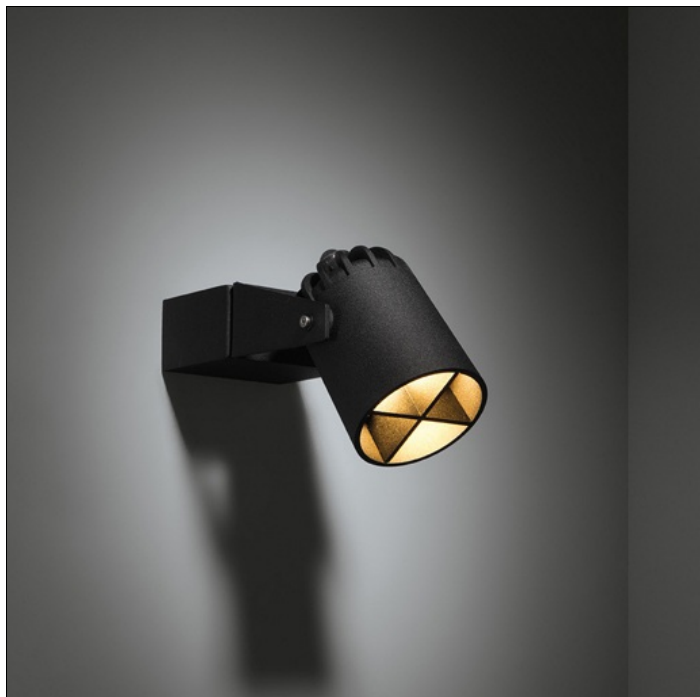

JULIEN ROUND IP54 LED GE

Every garden has a feature that deserves to be in the spotlight. So why not rely on glamorous lighting to do so? Julien is perfect for the task at hand. It is available in both a round and a square version. Julien with a ground stake is suitable for a soft subsoil, and Julien Foot with its fixed mounting plate can be mounted on a wall or hard surface.

Art. Nr. 10731108

SPECIFICATIONS

Lamp	1x high power LED 3.5W
Gear / Transfo	LED gear not incl.
Weight	2.5kg
Min. Distance	0.1 m
Power supply	350mA
IP	IP54
Glow Wire Test	960°
Source lifetime	22000 hrs
CRI	85
Lumen	42 Lm
Efficacy	12 Lm/W
UGR	11

	WARM WHITE 2700K / CRI 85+
	WIDE FLOOD 60°
black struc	10731108
khaki	10731122

JULIEN ROUND FOOT IP54 LED GI

Julien round puts your garden features in the picture and is perfect for the task at hand. The round version is less prominent than its square family member. Julien with a ground stake is suitable for a soft soil and Julien round foot with its fixed mounting plate is well equipped for wall mounting purposes.

Art. Nr. 10731008

SPECIFICATIONS

Lamp	1x high power LED 3.5W
Gear / Transfo	
Weight	1.3kg
Min. Distance	0.1 m
Power supply	230V
IP	
Glow Wire Test	960°
Source lifetime	22000 hrs
CRI	85
Lumen	42 Lm
Efficacy	7 Lm/W
UGR	11