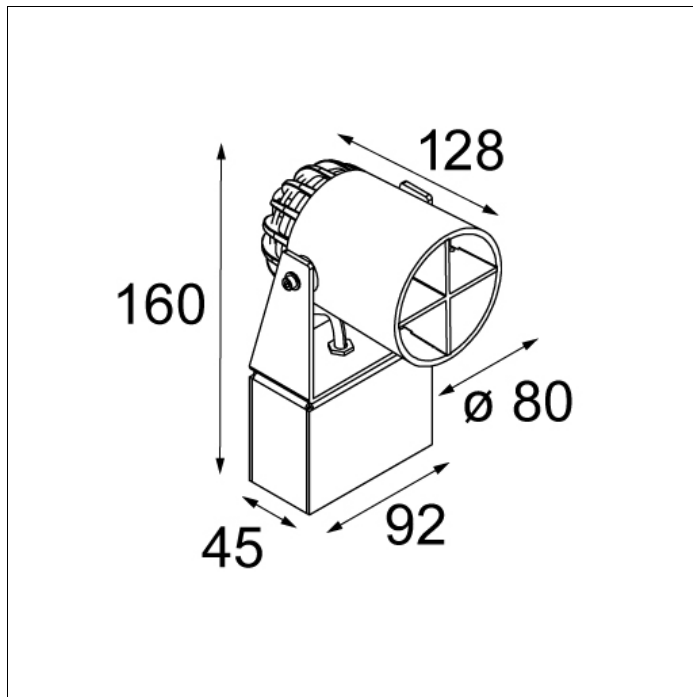

JULIEN ROUND FOOT IP54 LED GI

Julien round puts your garden features in the picture and is perfect for the task at hand. The round version is less prominent than its square family member. Julien with a ground stake is suitable for a soft soil and Julien round foot with its fixed mounting plate is well equipped for wall mounting purposes.

Art. Nr. 10731008

SPECIFICATIONS

Lamp	1x high power LED 3.5W
Gear / Transfo	
Weight	1.3kg
Min. Distance	0.1 m
Power supply	230V
IP	
Glow Wire Test	960°
Source lifetime	22000 hrs
CRI	85
Lumen	42 Lm
Efficacy	7 Lm/W
UGR	11

This label is available in other languages:
<http://supermodular.com/assets/TYPE2.pdf>

	WARM WHITE 2700K / CRI 85+
	WIDE FLOOD 60°
black struc	10731008
khaki	10731022