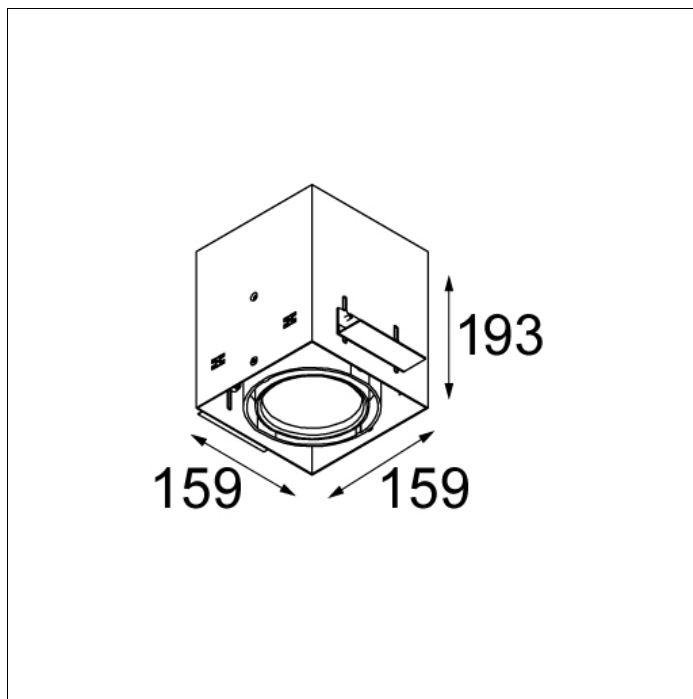

MULTIPLE TRIMLESS 1X CDM-T GE

Twenty years after its initial launch, Multiple is still a coveted fitting. The versatile Multiple leaves nothing to the imagination with the technology on full display, allowing this fitting to fit well into both a minimalist and an industrial-chic environment. The gimballed system allows you to direct the light source at any angle of your choice. Available in a recessed version (Multiple trimless) or for surface mounting in a sleek aluminium housing (Multiple surface). Mini-multiple is a smaller recessed version, which is available trimless or with a trim.

Art. Nr. 10361902

SPECIFICATIONS

Lamp	1x HIT-CE G12 max. 70W
Gear / Transfo	gear not incl.
Cut-out size	l 160 w 160 h 210
Weight	1.5kg
Min. Distance	0.5 m
Power supply	4-5kV
IP	IP20
Glow Wire Test	960°
CRI	87
Lumen	5016 Lm
Efficacy	72 Lm/W
UGR	20
Remark	! spot / flood reflector optional

	MEDIUM
black	10361902
complete white struc	10361909