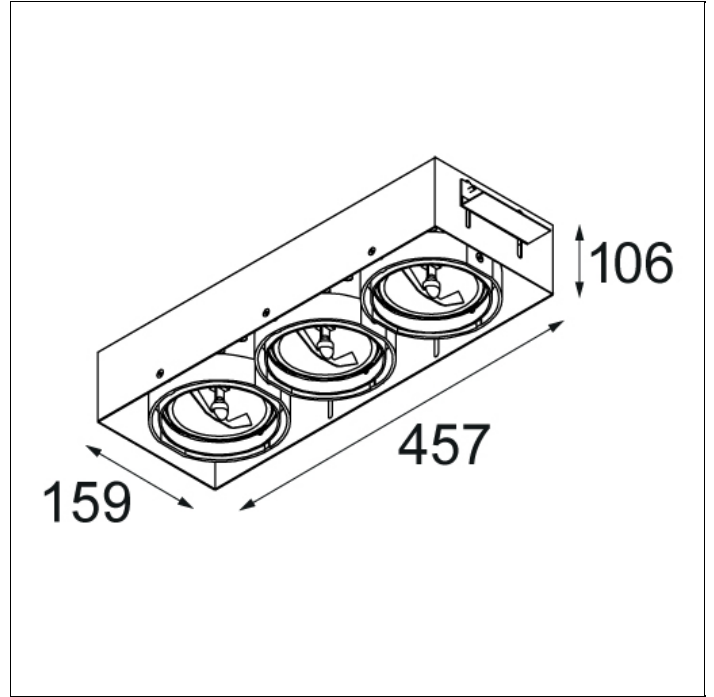

MULTIPLE TRIMLESS 3X AR111 GE

An oldie but Multiple is still a coveted luminaire, even after twenty years. The versatile Multiple leaves nothing to the imagination with the technology on full display, allowing this luminaire to fit well into both a minimalist and an industrial-chic environment. The gimbaled system allows you to direct the light source at any angle of your choice. The 'AR111' recessed variants can also be combined with the new M-LED 111.

Art. Nr. 10360302

SPECIFICATIONS

Lamp	3x QR-LP 111 G53 max. 50W
Gear / Transfo	transfo not incl.
Cut-out size	l 458 w 160 h 110
Weight	2.65kg
Min. Distance	0.7 m
Power supply	12V
IP	IP20
Glow Wire Test	960°
CRI	100
Lumen	1620 Lm
Efficacy	11 Lm/W
UGR	10
Remark	! compatible with LED module AR111

This label is available in other languages:
<http://supermodular.com/assets/TYPE3.pdf>

black	10360302
complete white struc	10360309
white struc-black	10360329