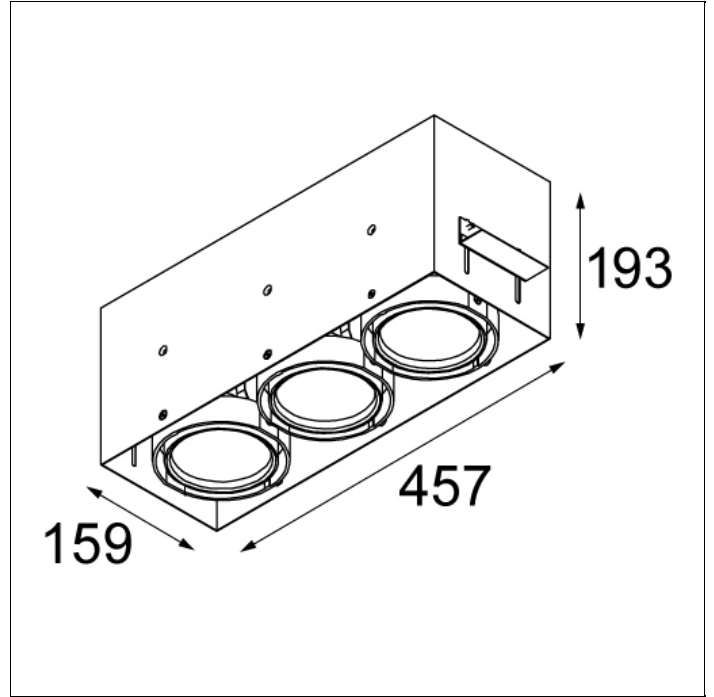

MULTIPLE TRIMLESS 3X CDM-T GE

Twenty years after its initial launch, Multiple is still a coveted fitting. The versatile Multiple leaves nothing to the imagination with the technology on full display, allowing this fitting to fit well into both a minimalist and an industrial-chic environment. The gimballed system allows you to direct the light source at any angle of your choice. Available in a recessed version (Multiple trimless) or for surface mounting in a sleek aluminium housing (Multiple surface). Mini-multiple is a smaller recessed version, which is available trimless or with a trim.

Art. Nr. 10362102

SPECIFICATIONS

Lamp	3x HIT-CE G12 max. 70W
Gear / Transfo	gear not incl.
Cut-out size	l 458 w 160 h 210
Weight	3.9kg
Min. Distance	1.0 m
Power supply	4-5kV
IP	IP20
Glow Wire Test	960°
CRI	87
Lumen	15048 Lm
Efficacy	72 Lm/W
UGR	20
Remark	! spot / flood reflector optional

	MEDIUM
black	10362102
complete white struc	10362109