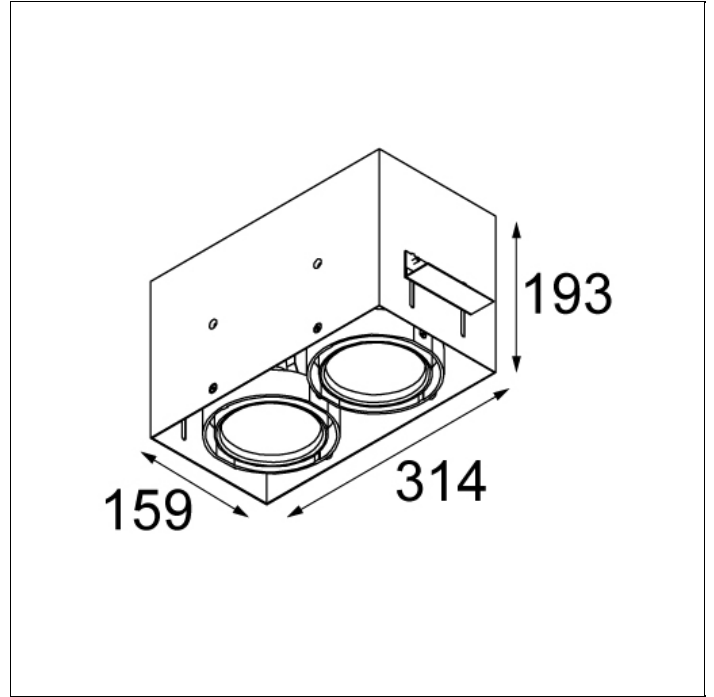

MULTIPLE TRIMLESS 2X CDM-T GE

Twenty years after its initial launch, Multiple is still a coveted fitting. The versatile Multiple leaves nothing to the imagination with the technology on full display, allowing this fitting to fit well into both a minimalist and an industrial-chic environment. The gimbaled system allows you to direct the light source at any angle of your choice. Available in a recessed version (Multiple trimless) or for surface mounting in a sleek aluminium housing (Multiple surface). Mini-multiple is a smaller recessed version, which is available trimless or with a trim.

Art. Nr. 10362002

SPECIFICATIONS

Lamp	2x HIT-CE G12 max. 70W
Gear / Transfo	gear not incl.
Cut-out size	l 315 w 160 h 210
Weight	3kg
Min. Distance	1.0 m
Power supply	4-5kV
IP	IP20
Glow Wire Test	960°
CRI	87
Lumen	10032 Lm
Efficacy	72 Lm/W
UGR	20
Remark	! spot / flood reflector optional

	MEDIUM
black	10362002
complete white struc	10362009