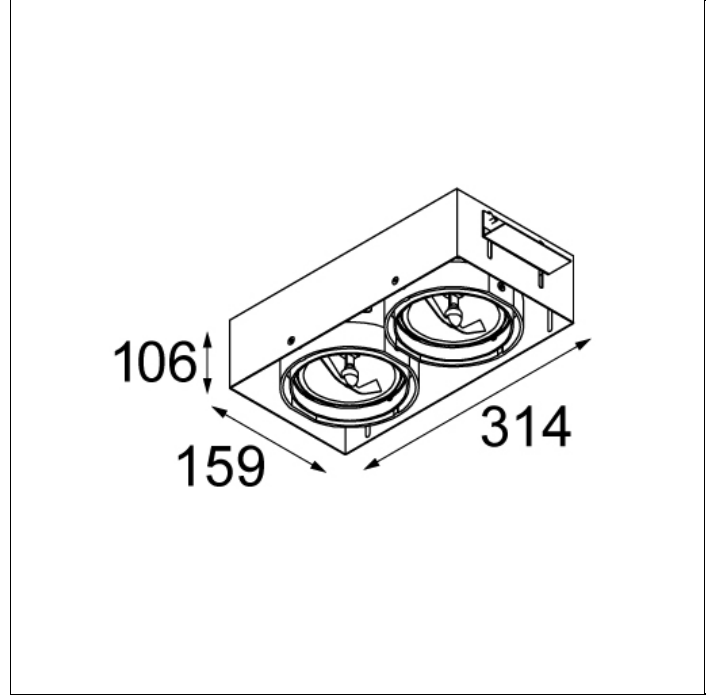

MULTIPLE TRIMLESS 2X AR111 GE

An oldie but Multiple is still a coveted luminaire, even after twenty years. The versatile Multiple leaves nothing to the imagination with the technology on full display, allowing this luminaire to fit well into both a minimalist and an industrial-chic environment. The gimbaled system allows you to direct the light source at any angle of your choice. The 'AR111' recessed variants can also be combined with the new M-LED 111.

Art. Nr. 10360202

SPECIFICATIONS

Lamp	2x QR-LP 111 G53 max. 50W
Gear / Transfo	transfo not incl.
Cut-out size	l 315 w 160 h 110
Weight	1.7kg
Min. Distance	0.7 m
Power supply	12V
IP	IP20
Glow Wire Test	960°
CRI	100
Lumen	1080 Lm
Efficacy	11 Lm/W
UGR	10
Remark	! compatible with LED module AR111

This label is available in other languages:
<http://supermodular.com/assets/TYPE3.pdf>

black	10360202
complete white struc	10360209
white struc-black	10360229