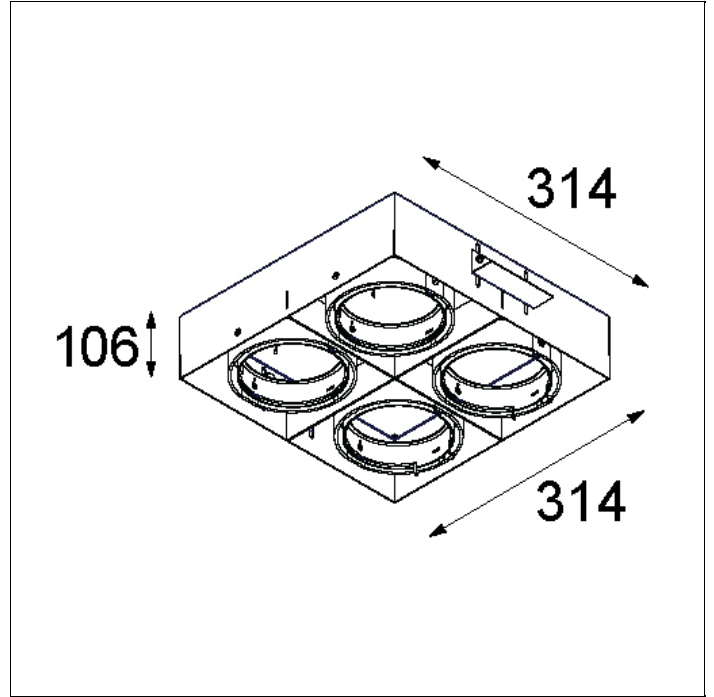

MULTIPLE TRIMLESS 4X AR111 GE

An oldie but Multiple is still a coveted luminaire, even after twenty years. The versatile Multiple leaves nothing to the imagination with the technology on full display, allowing this luminaire to fit well into both a minimalist and an industrial-chic environment. The gimbaled system allows you to direct the light source at any angle of your choice. The 'AR111' recessed variants can also be combined with the new M-LED 111.

Art. Nr. 10360402

SPECIFICATIONS

Lamp	4x QR-LP 111 G53 max. 50W
Gear / Transfo	transfo not incl.
Cut-out size	l 315 w 315 h 110
Weight	3.05kg
Min. Distance	1.0 m
Power supply	12V
IP	IP20
Glow Wire Test	960°
CRI	100
Lumen	2160 Lm
Efficacy	11 Lm/W
UGR	10
Remark	! compatible with LED module AR111

This label is available in other languages:
<http://supermodular.com/assets/TYPE3.pdf>

black	10360402
complete white struc	10360409
white struc-black	10360429