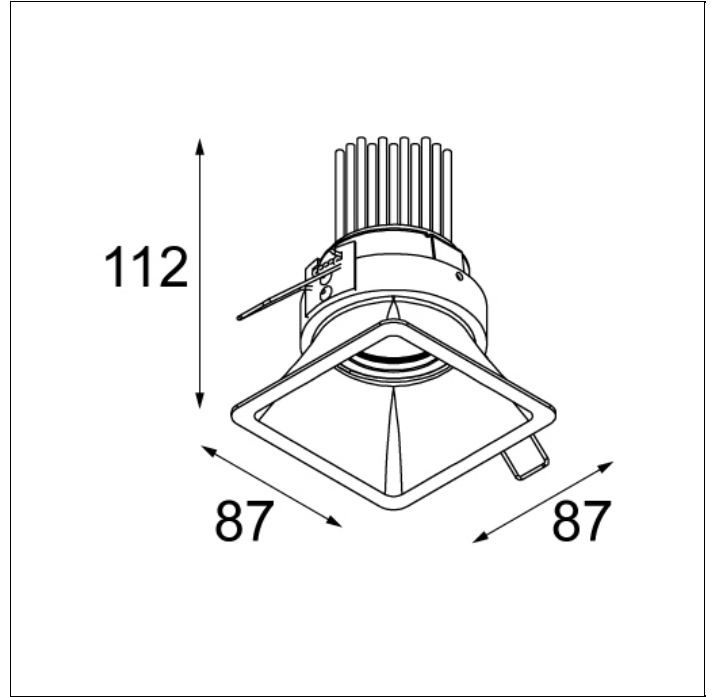

LOTIS SQUARE LED GE

Square recessed spotlights are becoming increasingly popular. Lotis Square is a compact, square version of our successful round Lotis series. The bulb sits deep down in a conical cup, which means it is less visible. Besides the regular version, there is also an IP version for use in damp rooms or outdoor environments. Available with a white or black structure.

Art. Nr. 12612209

SPECIFICATIONS

Lamp	1x LED Array 10.5W
Gear / Transfo	LED gear not incl.
Cut-out size	l 78 w 78 h 130
Weight	0.38kg
Min. Distance	0.1 m
Power supply	500mA/ 21V DC
IP	IP20
Glow Wire Test	960°
Source lifetime	50000 hrs
CRI	92
Lumen	579 Lm
Efficacy	48 Lm/W
UGR	20

	WARM WHITE 2700K / CRI 92+		NEUTRAL WHITE 4000K / CRI 82+	
	MEDIUM 20°	FLOOD 50°	MEDIUM 20°	FLOOD 50°
black	12612202	12612502	12612802	12613102
white struc	12612209	12612509	12612809	12613109