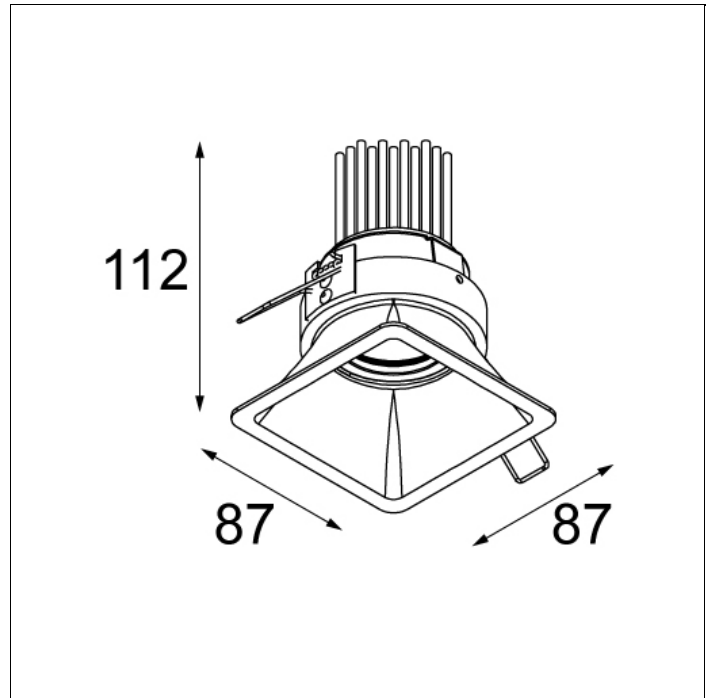

LOTIS SQUARE LED RG

Square recessed spotlights are becoming increasingly popular. Lotis Square is a compact, square version of our successful round Lotis series. The bulb sits deep down in a conical cup, which means it is less visible. Besides the regular version, there is also an IP version for use in damp rooms or outdoor environments. Available with a white or black structure.

Art. Nr. 12612009

SPECIFICATIONS

Lamp	1x LED Array 10.5W
Gear / Transfo	LED gear incl.
Cut-out size	178 w 78 h 120
Weight	0.38kg
Min. Distance	0.1 m
Power supply	230V
IP	IP20
Glow Wire Test	960°
Source lifetime	50000 hrs
CRI	92
Lumen	579 Lm
Efficacy	48 Lm/W
UGR	20

	WARM WHITE 2700K / CRI 92+		NEUTRAL WHITE 4000K / CRI 82+	
	MEDIUM 20°	FLOOD 50°	MEDIUM 20°	FLOOD 50°
black	12612002	12612302	12612602	12612902
white struc	12612009	12612309	12612609	12612909