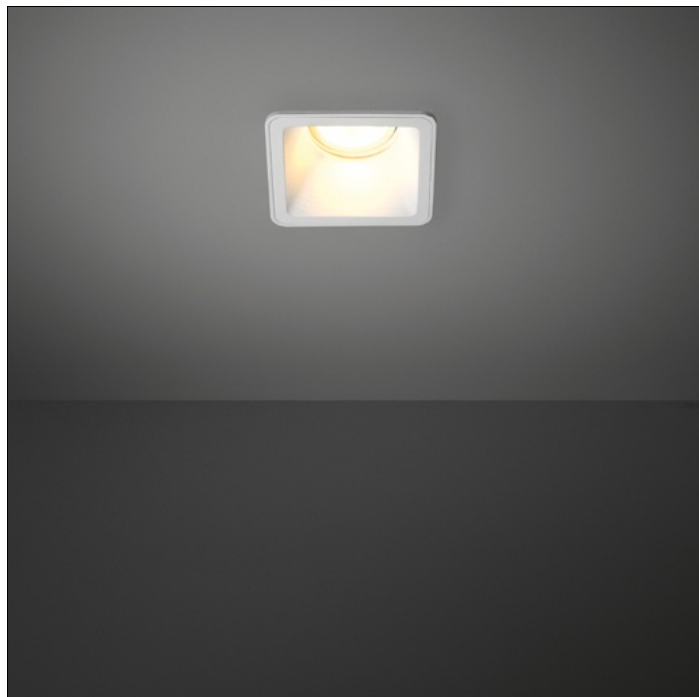

LOTIS SQUARE IP55 LED 1-10V/PUSHDIM RG

Square recessed spotlights are becoming increasingly popular. Lotis Square is a compact, square version of our successful round Lotis series. The bulb sits deep down in a conical cup, which means it is less visible. Besides the regular version, there is also an IP version for use in damp rooms or outdoor environments. Available with a white or black structure.

Art. Nr. 12616109

SPECIFICATIONS

Lamp	1x LED Array 10.5W
Gear / Transfo	LED gear incl.
Cut-out size	l 84 w 84 h 140
Weight	0.46kg
Min. Distance	0.1 m
Power supply	230V
IP	IP55
Glow Wire Test	960°
Source lifetime	50000 hrs
CRI	92
Lumen	579 Lm
Efficacy	48 Lm/W
UGR	20

	WARM WHITE 2700K / CRI 92+		NEUTRAL WHITE 4000K / CRI 82+	
	MEDIUM 20°	FLOOD 50°	MEDIUM 20°	FLOOD 50°
black struc	12616108	12616408	12616708	12617008
white struc	12616109	12616409	12616709	12617009