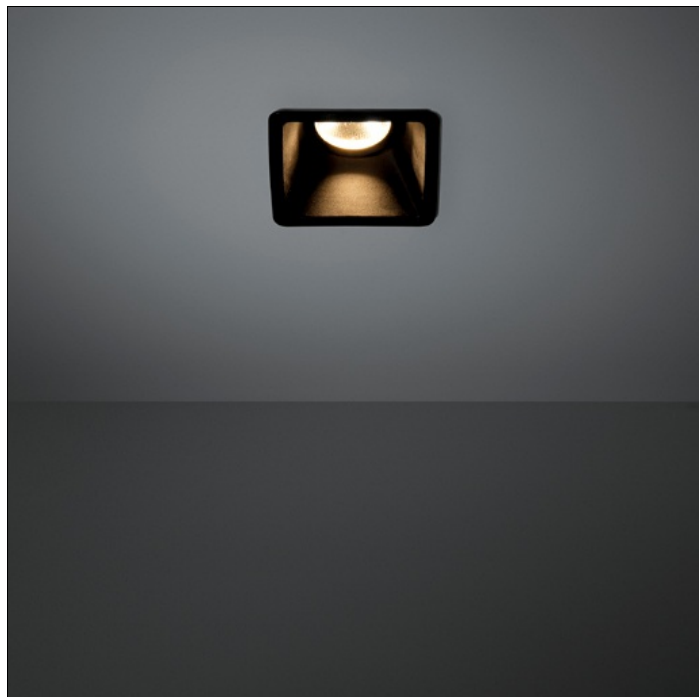

LOTIS SQUARE MR16 GE

Square recessed spotlights are becoming increasingly popular. Lotis Square is a compact, square version of our successful round Lotis series. The bulb sits deep down in a conical cup, which means it is less visible. Besides the regular version, there is also an IP version for use in damp rooms or outdoor environments. Available with a white or black structure.

Art. Nr. 12611009

SPECIFICATIONS

Lamp	1x QR-CBC 51 Gu 5.3 max. 50W
Gear / Transfo	transfo not incl.
Cut-out size	l 78 w 78 h 130
Weight	0.23kg
Min. Distance	0.1 m
Power supply	12V
IP	IP20
Glow Wire Test	960°
CRI	100
Lumen	655 Lm
Efficacy	13 Lm/W
UGR	17

black	12611002
white struc	12611009