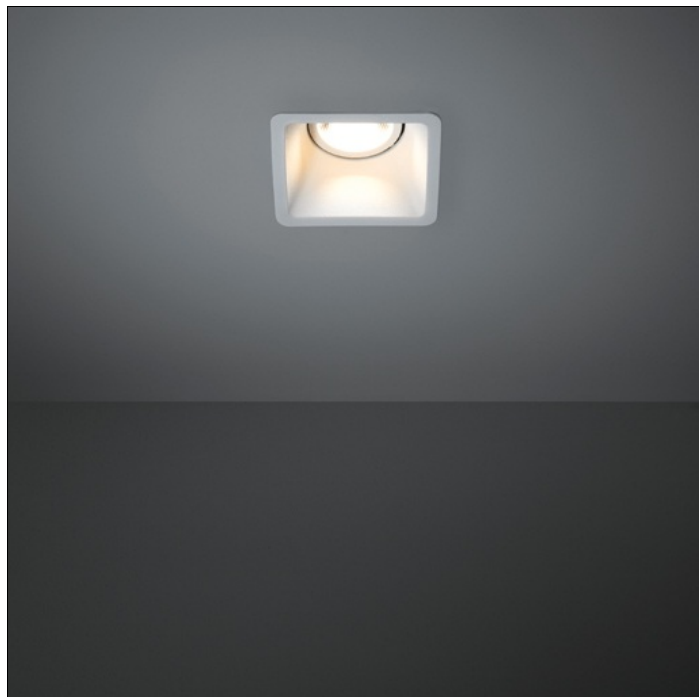

LOTIS SQUARE GU10

Square recessed spotlights are becoming increasingly popular. Lotis Square is a compact, square version of our successful round Lotis series. The bulb sits deep down in a conical cup, which means it is less visible. Besides the regular version, there is also an IP version for use in damp rooms or outdoor environments. Available with a white or black structure.

Art. Nr. 12610009

SPECIFICATIONS

Lamp	1x QPAR 16 Gu10 max. 50W
Gear / Transfo	transfo/gear not required
Cut-out size	l 78 w 78 h 130
Weight	0.27kg
Min. Distance	0.1 m
Power supply	230V
IP	IP20
Glow Wire Test	960°
CRI	100
Lumen	393 Lm
Efficacy	8 Lm/W
UGR	17

black	12610002
white struc	12610009

LOTIS SQUARE LED 1-10V/PUSHDIM RG

Square recessed spotlights are becoming increasingly popular. Lotis Square is a compact, square version of our successful round Lotis series. The bulb sits deep down in a conical cup, which means it is less visible. Besides the regular version, there is also an IP version for use in damp rooms or outdoor environments. Available with a white or black structure.

Square recessed spotlights are becoming increasingly popular. Lotis Square is a compact, square version of our successful round Lotis series. The bulb sits deep down in a conical cup, which means it is less visible. Besides the regular version, there is also an IP version for use in damp rooms or outdoor environments. Available with a white or black structure.