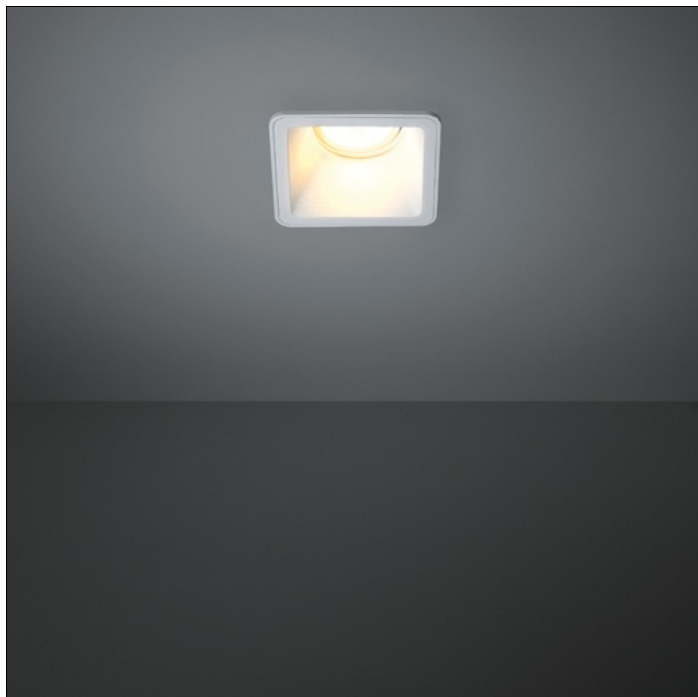

LOTIS SQUARE IP55 GU10

Square recessed spotlights are becoming increasingly popular. Lotis Square is a compact, square version of our successful round Lotis series. The bulb sits deep down in a conical cup, which means it is less visible. Besides the regular version, there is also an IP version for use in damp rooms or outdoor environments. Available with a white or black structure.

Art. Nr. 12614009

SPECIFICATIONS

Lamp	1x QPAR 16 Gu10 max. 50W
Gear / Transfo	transfo/gear not required
Cut-out size	l 84 w 84 h 160
Weight	0.28kg
Min. Distance	0.1 m
Power supply	230V
IP	IP55
Glow Wire Test	960°
CRI	100
Lumen	393 Lm
Efficacy	8 Lm/W
UGR	17

black struc

12614008

white struc

12614009