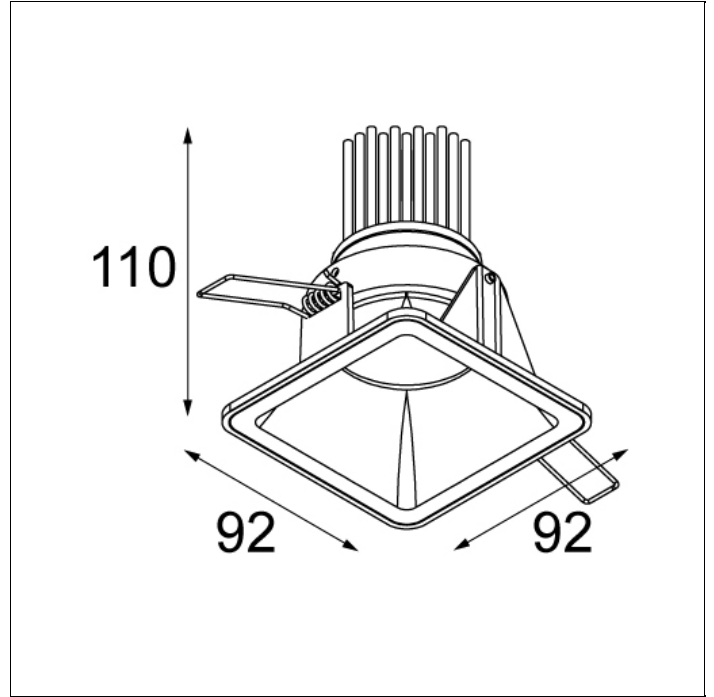

LOTIS SQUARE IP55 LED GE

Square recessed spotlights are becoming increasingly popular. Lotis Square is a compact, square version of our successful round Lotis series. The bulb sits deep down in a conical cup, which means it is less visible. Besides the regular version, there is also an IP version for use in damp rooms or outdoor environments. Available with a white or black structure.

Art. Nr. 12616209

SPECIFICATIONS

Lamp	1x LED Array 10.5W
Gear / Transfo	LED gear not incl.
Cut-out size	l 84 w 84 h 120
Weight	0.46kg
Min. Distance	0.1 m
Power supply	500mA/ 21V DC
IP	IP55
Glow Wire Test	960°
Source lifetime	50000 hrs
CRI	92
Lumen	579 Lm
Efficacy	48 Lm/W
UGR	20

	WARM WHITE 2700K / CRI 92+		NEUTRAL WHITE 4000K / CRI 82+	
	MEDIUM 20°	FLOOD 50°	MEDIUM 20°	FLOOD 50°
black struc	12616208	12616508	12616808	12617108
white struc	12616209	12616509	12616809	12617109