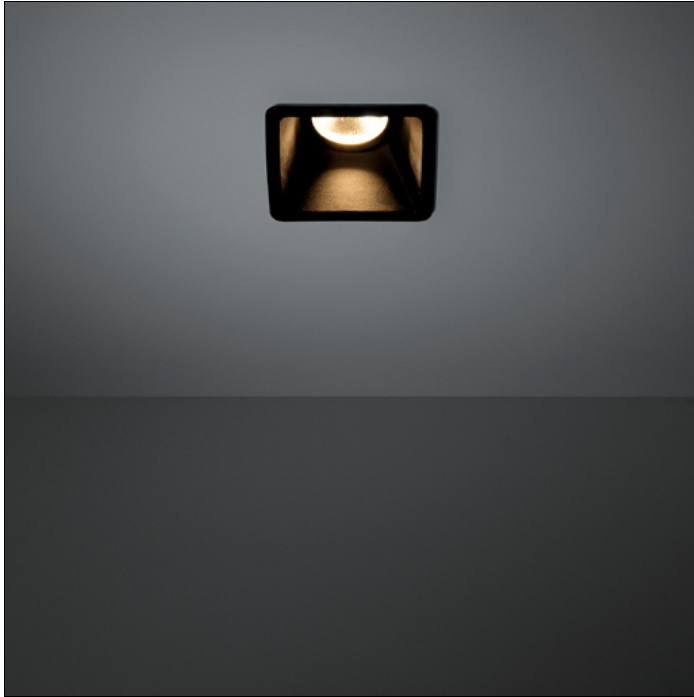

LOTIS SQUARE LED RG

Square recessed spotlights are becoming increasingly popular. Lotis Square is a compact, square version of our successful round Lotis series. The bulb sits deep down in a conical cup, which means it is less visible. Besides the regular version, there is also an IP version for use in damp rooms or outdoor environments. Available with a white or black structure.

Art. Nr. 12612009

SPECIFICATIONS

Lamp	1x LED Array 10.5W
Gear / Transfo	LED gear incl.
Cut-out size	178 w 78 h 120
Weight	0.38kg
Min. Distance	0.1 m
Power supply	230V
IP	IP20
Glow Wire Test	960°
Source lifetime	50000 hrs
CRI	92
Lumen	579 Lm
Efficacy	48 Lm/W
UGR	20

	WARM WHITE 2700K / CRI 92+		NEUTRAL WHITE 4000K / CRI 82+	
	MEDIUM 20°	FLOOD 50°	MEDIUM 20°	FLOOD 50°
black	12612002	12612302	12612602	12612902
white struc	12612009	12612309	12612609	12612909