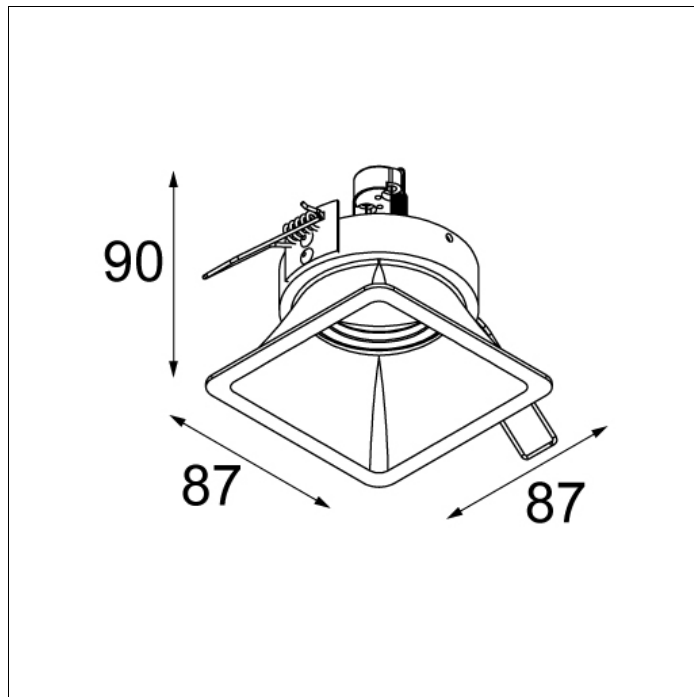

LOTIS SQUARE MR16 GE

Square recessed spotlights are becoming increasingly popular. Lotis Square is a compact, square version of our successful round Lotis series. The bulb sits deep down in a conical cup, which means it is less visible. Besides the regular version, there is also an IP version for use in damp rooms or outdoor environments. Available with a white or black structure.

Art. Nr. 12611009

SPECIFICATIONS

Lamp	1x QR-CBC 51 Gu 5.3 max. 50W
Gear / Transfo	transfo not incl.
Cut-out size	l 78 w 78 h 130
Weight	0.23kg
Min. Distance	0.1 m
Power supply	12V
IP	IP20
Glow Wire Test	960°
CRI	100
Lumen	655 Lm
Efficacy	13 Lm/W
UGR	17

black	12611002
white struc	12611009