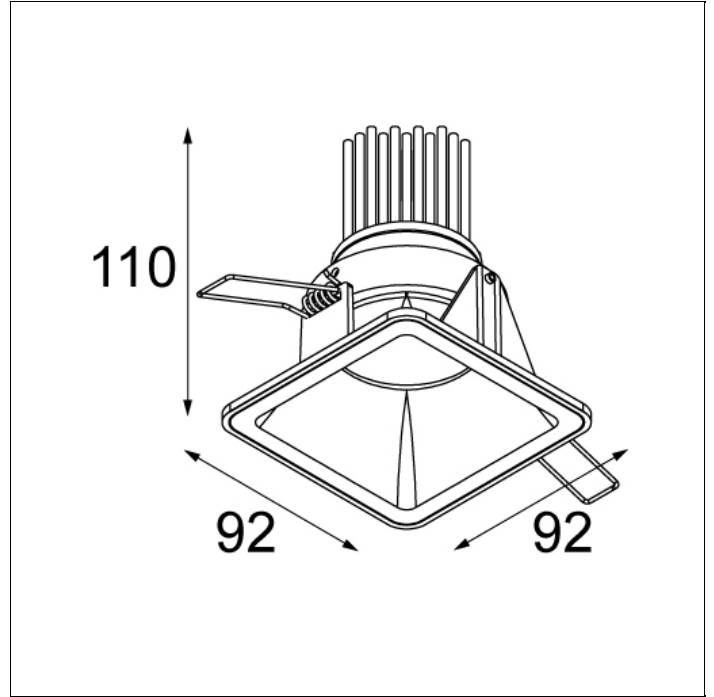

LOTIS SQUARE IP55 LED RG

Square recessed spotlights are becoming increasingly popular. Lotis Square is a compact, square version of our successful round Lotis series. The bulb sits deep down in a conical cup, which means it is less visible. Besides the regular version, there is also an IP version for use in damp rooms or outdoor environments. Available with a white or black structure.

Art. Nr. 12616009

SPECIFICATIONS

Lamp	1x LED Array 10.5W
Gear / Transfo	LED gear incl.
Cut-out size	l 84 w 84 h 120
Weight	0.46kg
Min. Distance	0.1 m
Power supply	230V
IP	IP55
Glow Wire Test	960°
Source lifetime	50000 hrs
CRI	92
Lumen	579 Lm
Efficacy	48 Lm/W
UGR	20

	WARM WHITE 2700K / CRI 92+		NEUTRAL WHITE 4000K / CRI 82+	
	MEDIUM 20°	FLOOD 50°	MEDIUM 20°	FLOOD 50°
black struc	12616008	12616308	12616608	12616908
white struc	12616009	12616309	12616609	12616909