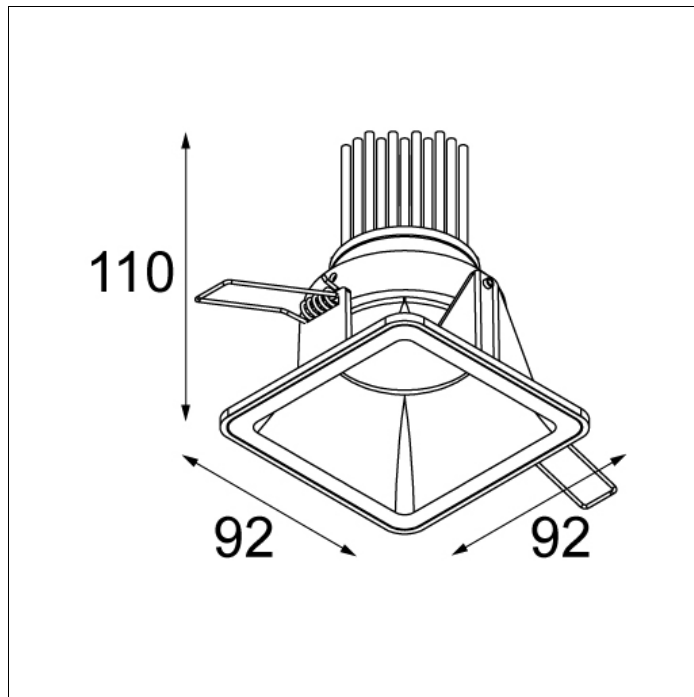

LOTIS SQUARE IP55 LED 1-10V/PUSHDIM RG

Square recessed spotlights are becoming increasingly popular. Lotis Square is a compact, square version of our successful round Lotis series. The bulb sits deep down in a conical cup, which means it is less visible. Besides the regular version, there is also an IP version for use in damp rooms or outdoor environments. Available with a white or black structure.

Art. Nr. 12616109

SPECIFICATIONS

Lamp	1x LED Array 10.5W
Gear / Transfo	LED gear incl.
Cut-out size	l 84 w 84 h 140
Weight	0.46kg
Min. Distance	0.1 m
Power supply	230V
IP	IP55
Glow Wire Test	960°
Source lifetime	50000 hrs
CRI	92
Lumen	579 Lm
Efficacy	48 Lm/W
UGR	20

	WARM WHITE 2700K / CRI 92+		NEUTRAL WHITE 4000K / CRI 82+	
	MEDIUM 20°	FLOOD 50°	MEDIUM 20°	FLOOD 50°
black struc	12616108	12616408	12616708	12617008
white struc	12616109	12616409	12616709	12617009