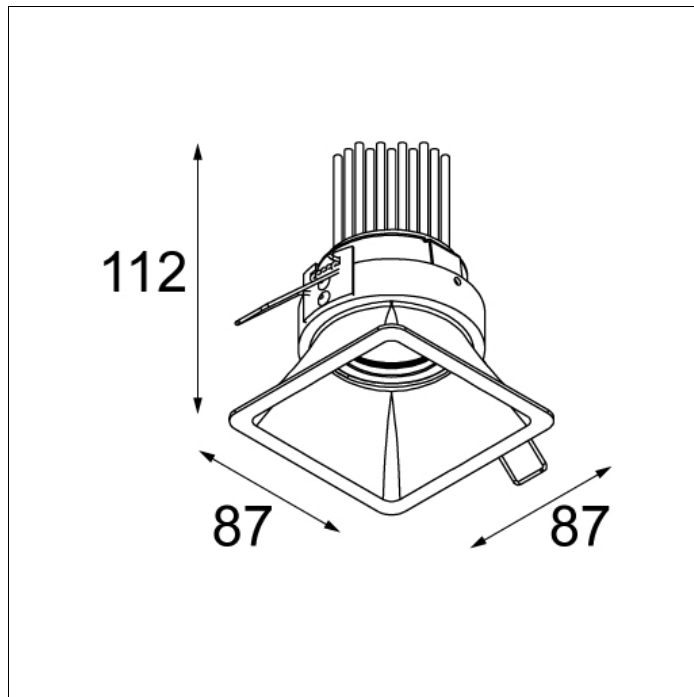

LOTIS SQUARE LED 1-10V/PUSHDIM RG

Square recessed spotlights are becoming increasingly popular. Lotis Square is a compact, square version of our successful round Lotis series. The bulb sits deep down in a conical cup, which means it is less visible. Besides the regular version, there is also an IP version for use in damp rooms or outdoor environments. Available with a white or black structure.

Art. Nr. 12612102

SPECIFICATIONS

Lamp	1x LED Array 10.5W
Gear / Transfo	LED gear incl.
Cut-out size	l 78 w78 h 130
Weight	0.38kg
Min. Distance	0.1 m
Power supply	230V
IP	IP20
Glow Wire Test	960°
Source lifetime	50000 hrs
CRI	92
Lumen	539 Lm
Efficacy	45 Lm/W
UGR	16

	WARM WHITE 2700K / CRI 92+		NEUTRAL WHITE 4000K / CRI 82+	
	MEDIUM 20°	FLOOD 50°	MEDIUM 20°	FLOOD 50°
black	12612102	12612402	12612702	12613002
white struc	12612109	12612409	12612709	12613009