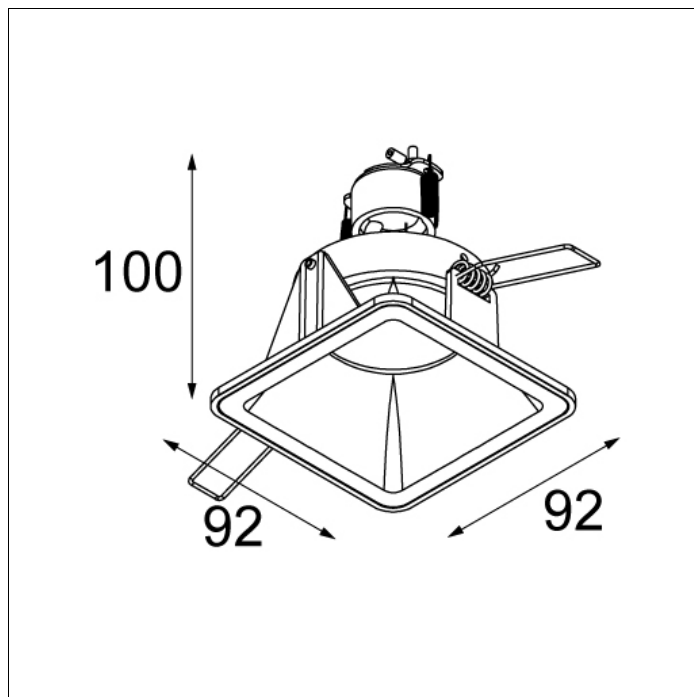

LOTIS SQUARE IP55 GU10

Square recessed spotlights are becoming increasingly popular. Lotis Square is a compact, square version of our successful round Lotis series. The bulb sits deep down in a conical cup, which means it is less visible. Besides the regular version, there is also an IP version for use in damp rooms or outdoor environments. Available with a white or black structure.

Art. Nr. 12614009

SPECIFICATIONS

Lamp	1x QPAR 16 Gu10 max. 50W
Gear / Transfo	transfo/gear not required
Cut-out size	l 84 w 84 h 160
Weight	0.28kg
Min. Distance	0.1 m
Power supply	230V
IP	IP55
Glow Wire Test	960°
CRI	100
Lumen	393 Lm
Efficacy	8 Lm/W
UGR	17

black struc

12614008

white struc

12614009