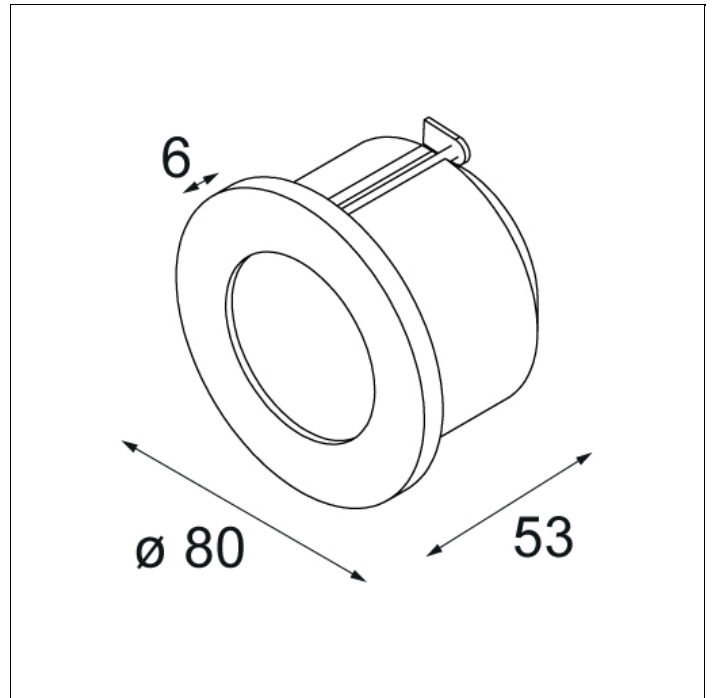

DOZE 80 WALL LED

Doze is available in a round or square version and has a stout rim in white or black with a polycarbonate diffuser. The nice thing is that Doze fits perfectly into a standard electrical recess fitting (supplied with the fitting), which is found in every (new) building. Moreover, it makes no difference whether the spotlight is round or square. Perfect for illuminating a hallway or staircase.

Art. Nr. 12330032

SPECIFICATIONS

Lamp	1x high power LED 4.3W
Gear / Transfo	transfo/gear not required
Cut-out size	ø 68 h 47
Weight	0.14kg
Min. Distance	0.1 m
Power supply	230V
IP	IP20
Glow Wire Test	850°
Source lifetime	50000
CRI	80
Remark	! fixture fits in standard ø68 junction box (included)

	WARM WHITE 2600K / CRI 80+
black struc	12330032
white struc	12330009