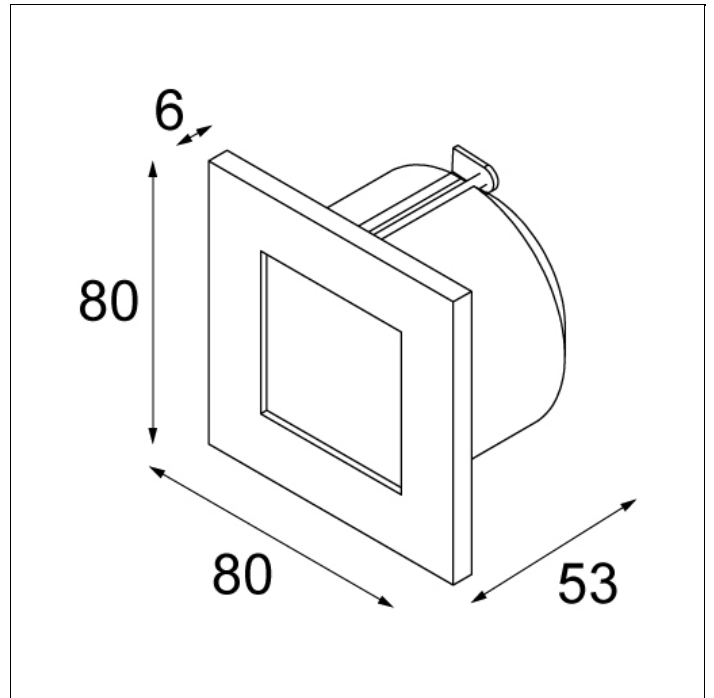

DOZE SQUARE CEILING LED

Doze is available in a round or square version and has a stout rim in white or black with a polycarbonate diffuser. The nice thing is that Doze fits perfectly into a standard electrical recess fitting (supplied with the fitting), which is found in every (new) building. Moreover, it makes no difference whether the spotlight is round or square. Perfect for illuminating a hallway or staircase.

Art. Nr. 12331132

SPECIFICATIONS

Lamp	1x high power LED 4.3W
Gear / Transfo	transfo/gear not required
Cut-out size	ø 68 h 47
Weight	0.14kg
Min. Distance	0.1 m
Power supply	230V
IP	IP20
Glow Wire Test	850°
Source lifetime	50000
CRI	80
Remark	! fixture fits in standard ø68 junction box (included)

	WARM WHITE 2600K / CRI 80+
black struc	12331132
white struc	12331109