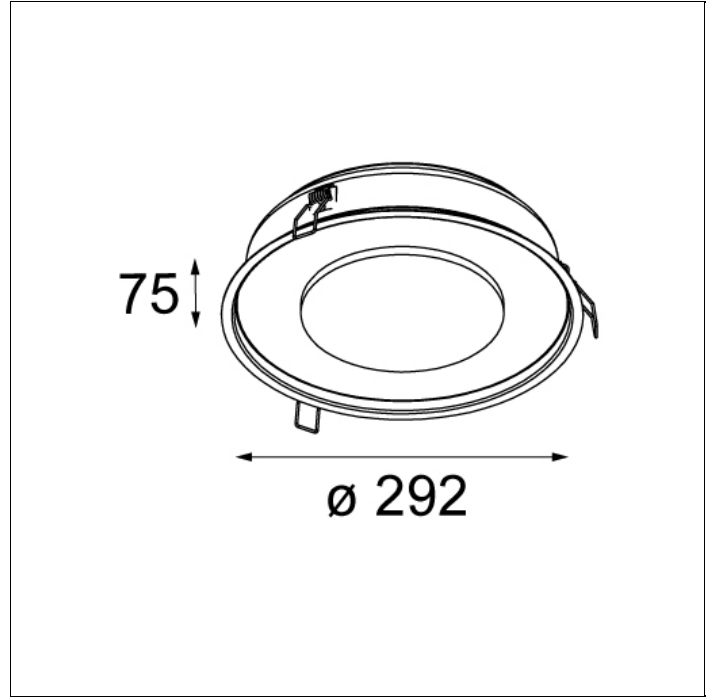

DOWNUT FLANGE 292 LED GE

This seductive recessed fitting was probably inspired by an addiction to sweet treats. The perfect circle makes the lamp both playful and minimalist at the same time. Downnut blends in perfectly with your architecture. The inner disc can easily be given the same colour or texture as the rest of the environment. Available with a diameter of 356 mm, or 278 mm for the Mini-downnut. Combine with RGB LEDs for a colourful touch.

Art. Nr. 11038209

SPECIFICATIONS

Lamp	60CMx LED-strip RGB 4.32W
Gear / Transfo	LED gear not incl.
Cut-out size	ø 278 h 85
Weight	1.5kg
Min. Distance	0.1 m
Power supply	12V
IP	IP20
Glow Wire Test	960°
Remark	! can be used with 'to be touched' control system

MODULAR
LIGHTING INSTRUMENTS

This luminaire contains built-in LED lamps.

A++
A+
A
B
C
D
E

} LED

The lamps cannot be changed in the luminaire.

874/2012

	RGB / CRI +
white struc	11038209