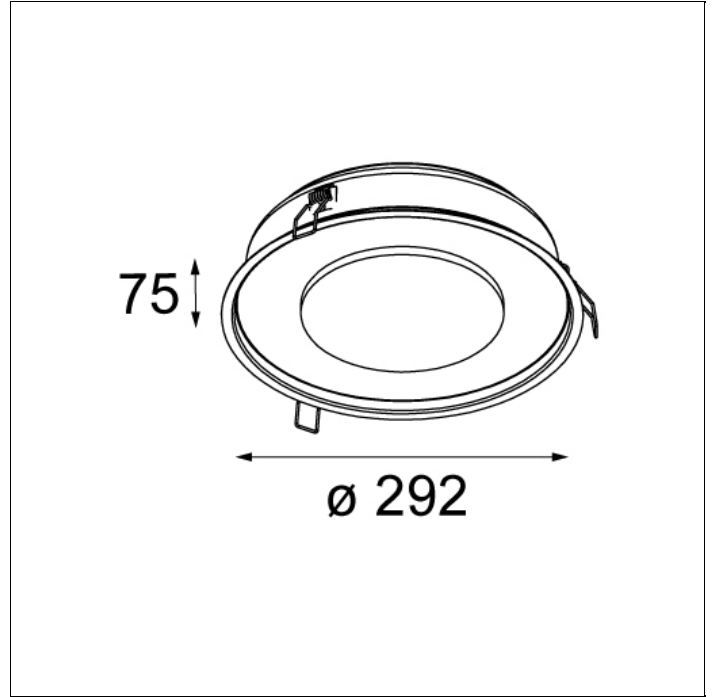

DOWNUT FLANGE 292 TL5C GI

This seductive recessed fitting was probably inspired by an addiction to sweet treats. The perfect circle makes the lamp both playful and minimalist at the same time. Downnut blends in perfectly with your architecture. The inner disc can easily be given the same colour or texture as the rest of the environment. Available with a diameter of 356 mm, or 278 mm for the Mini-downnut. Combine with RGB LEDs for a colourful touch.

Art. Nr. 11030709

SPECIFICATIONS

Lamp	1x T16-R 2Gx13 22W
Gear / Transfo	gear incl., electronic
Cut-out size	ø 278 h 85
Weight	1.5kg
Min. Distance	0.5 m
Power supply	230V
IP	IP20
Glow Wire Test	960°
CRI	85
Lumen	790 Lm
Efficacy	32 Lm/W
UGR	20

white struc

11030709