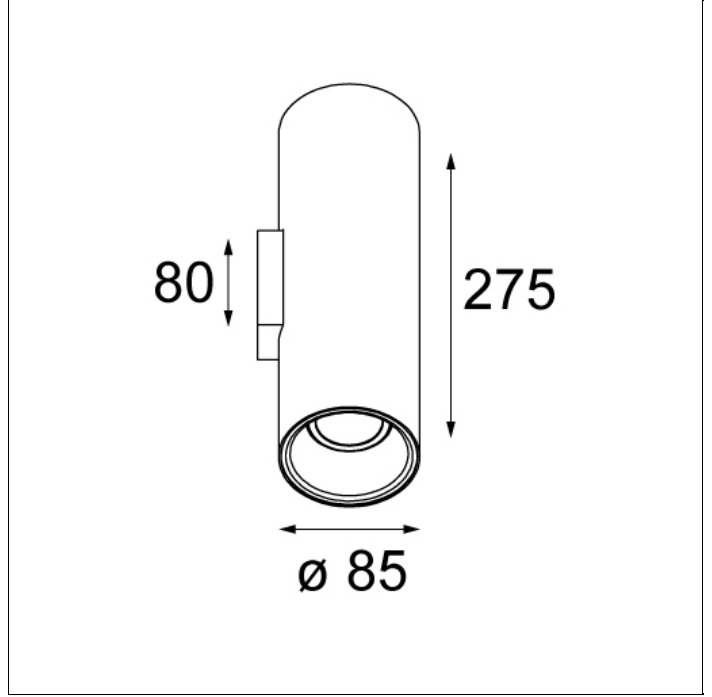

LOTIS TUBED WALL 1X LED RETROFIT

Lotis tubed is the surface mounted version of the standard Lotis recessed spot. The coloured cylinder accommodates the Lotis spot. Lotis tubed is available in different heights - from 130 mm to 190 mm. The largest size also comes in a suspension version. Combining both versions creates depth in your rooms and spices your interior. Lotis tubed allows you to play with colour: go for a contrast between black, white and gold or choose a more uniform look instead.

Art. Nr. 11458832

SPECIFICATIONS

| | |
|-----------------|---------------------------|
| Lamp | 1x LED Gu10 5.5W |
| Gear / Transfo | transfo/gear not required |
| Weight | 0.9kg |
| Min. Distance | 0.1 m |
| Power supply | 230V |
| IP | IP20 |
| Glow Wire Test | 960° |
| Source lifetime | 40000 hrs |
| CRI | 80 |
| Lumen | 339 Lm |
| Efficacy | 62 Lm/W |
| UGR | 9 |

This label is available in other languages:
<http://supermodular.com/assets/TYPE1.pdf>

LOTIS TUBED WALL 2X LED RETROFIT

Lotis tubed is the surface mounted version of the standard Lotis recessed spot. The coloured cylinder accommodates the Lotis spot. Lotis tubed is available in different heights - from 130 mm to 190 mm. The largest size also comes in a suspension version. Combining both versions creates depth in your rooms and spices your interior. Lotis tubed allows you to play with colour: go for a contrast between black, white and gold or choose a more uniform look instead.

Art. Nr. 11458932

SPECIFICATIONS

| | |
|-----------------|---------------------------|
| Lamp | 2x LED Gu10 5.5W |
| Gear / Transfo | transfo/gear not required |
| Weight | 1.3kg |
| Min. Distance | 0.1 m |
| Power supply | 230V |
| IP | IP20 |
| Glow Wire Test | 960° |
| Source lifetime | 40000 hrs |
| CRI | 80 |
| Lumen | 678 Lm |
| Efficacy | 62 Lm/W |
| UGR | 5 |