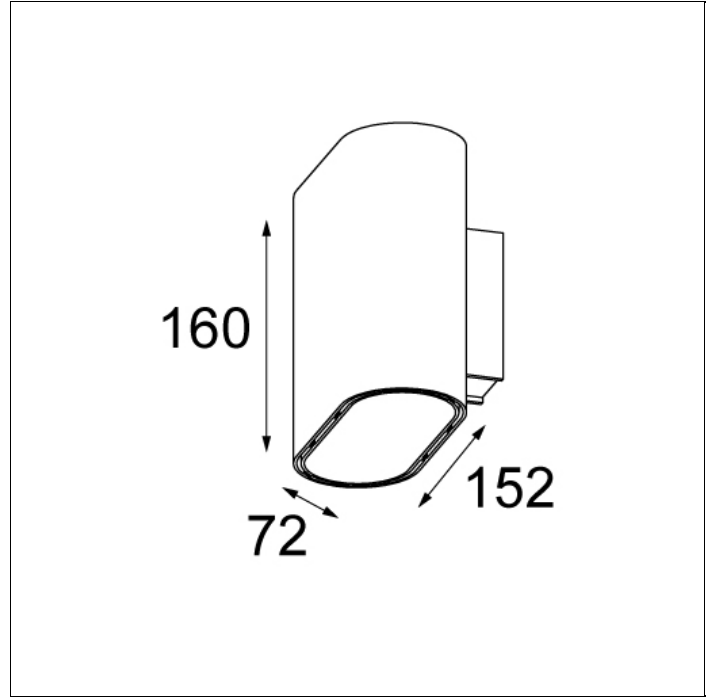

DUELL WALL LED <500LM

Duell has Modular written all over it. With its gentle curves, Duell gives every room a softer touch. The duo toned fixtures allow you to play with colour. For ceiling mounted application, we offer both a recessed version and a surface mounted version. The recessed version has an attractive broad rim. Duell surface is available in a directional variant. The complete Duell range is available in LED and is perfect for accent lighting in the space. New colours extend the Duell wall range. Metallic blue - silky grey - cacao bronze are bringing an even more authentic feel into the room.

Art. Nr. 11074732

SPECIFICATIONS

Lamp	2x LED Array 230V 4.3W
Gear / Transfo	transfo/gear not required
Weight	1.1kg
Min. Distance	0.1 m
Power supply	230V
IP	IP20
Glow Wire Test	960°
Source lifetime	50000 hrs
CRI	80
Lumen	534 Lm
Efficacy	62 Lm/W
UGR	14

	WARM WHITE 2700K / CRI 80+
black struc (gold interior)	11074732
cacao bronze - black	11074768
metallic blue - alu	11074769
silky grey - champagne	11074759
white struc (champagne interior)	11074709

This label is available in other languages:
<http://supermodular.com/assets/TYPE2.pdf>