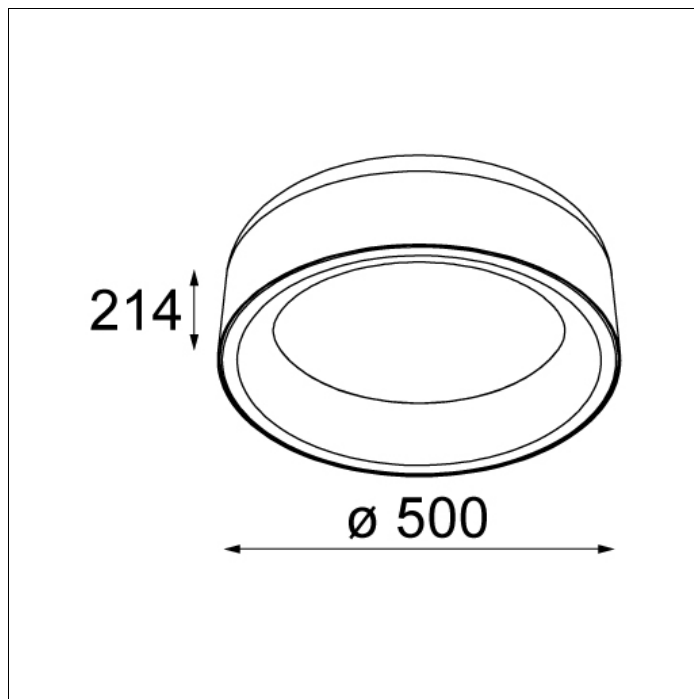

SOUFFLÉ SURFACE UP/DOWN GI

Its amorphous shape makes Soufflé, a dimmable ceiling lamp, highly reminiscent of a ring-shaped cake. The lamp proves that organic shapes are not just found in nature. The light filter allows the light to shine from the depths of the fitting, creating a mysterious atmosphere above your dining table or kitchen island. Soufflé is available in surface-mounted or suspended versions, with the light either shining downwards or both upwards and downwards.

Art. Nr. 11817062

SPECIFICATIONS

Lamp	1x T16-R 2Gx13 40W 1x 2Gx13 (T16-R) 22W
Gear / Transfo	gear incl., electronic
Weight	7kg
Min. Distance	0.5 m
Power supply	230V
IP	IP20
Glow Wire Test	650°
CRI	85
Lumen	2422 Lm
Efficacy	37 Lm/W
UGR	21
Remark	! color filter optional

black (white struc interior)	11817062
shiny black (white struc interior)	11810151
shiny white (white struc interior)	11810149
white (white struc interior)	11810161

This label is available in other languages:
<http://supermodular.com/assets/TYPE4.pdf>