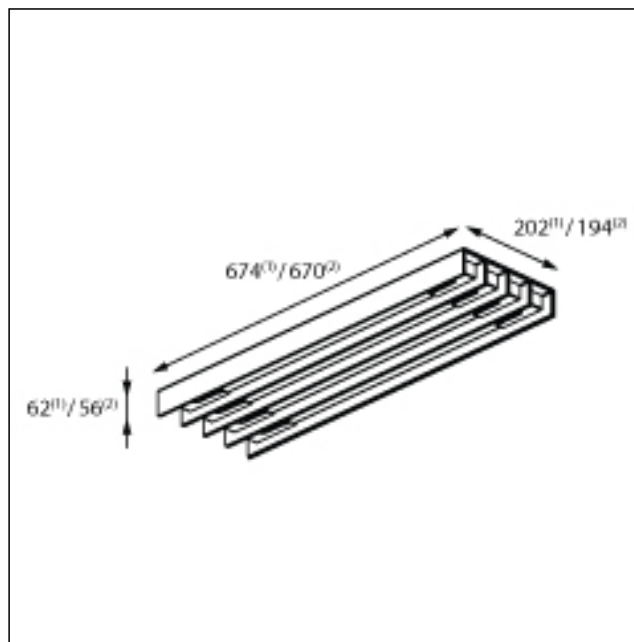

United 4x 14/24W GI

PRODUCT DATA

| | |
|----------------|---|
| Gear / transfo | gear incl., electronic |
| Adjustability | 0 |
| Aperture | not applicable |
| Weight | 5 kg |
| Voltage | 0 |
| Min. distance | 0,5 m |
| IP | IP 20 |
| Glow wire test | 0 |
| Remark | ! suspension kit optional - see accessoires |

| | NOT DIMMABLE | DALI/PUSHDIM | 1-10V |
|---|--------------|--------------|----------|
| black struc (white struc interior) | 11800647 | 11800747 | 11805347 |
| black struc (black interior) | 11800648 | 11800748 | 11805348 |
| white struc (white struc interior) | 11800609 | 11800709 | 11805309 |
| white struc (black interior) | 11800629 | 11800729 | 11805329 |

United 4x 14/24W GI black struc (white struc interior)

| LIGHTING PERFORMANCE | |
|----------------------|---------|
| Source quantity | 4 |
| Source type | T16 SLS |
| Colour temperature | - |
| Luminaire flux | - |
| Power consumption | 14/24 W |
| Luminaire efficacy | - |
| CRI | - |
| Beam angle | - |
| Source lifetime | - |
| Type connection | - |