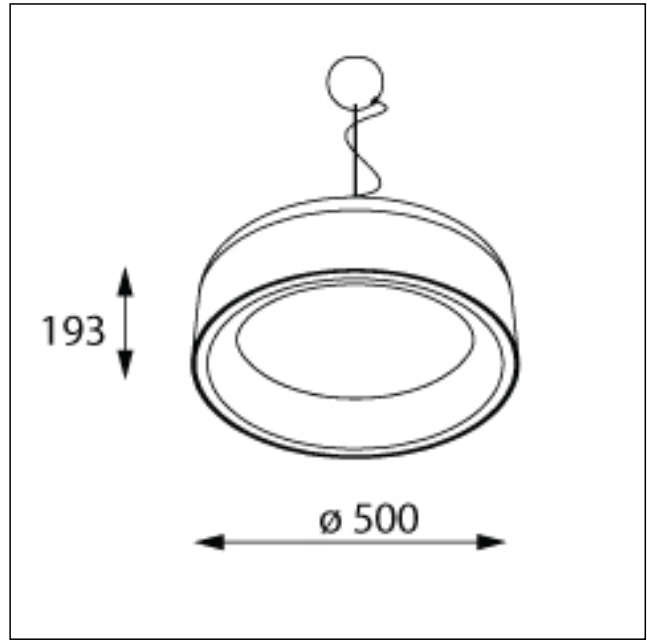

Soufflé suspension poly down ø500 Fluo GI

PRODUCT DATA	
Gear / transfo	gear incl., electronic
Adjustability	0
Aperture	not applicable
Weight	7.5 kg
Voltage	0
Min. distance	0.5
IP	IP20
Glow wire test	0
Remark	! textile woven power feed cable optional - see accessories

	NOT DIMMABLE	1-10V	DALI/PUSHDIM
shiny white (white struc interior)	11810249	11815249	11817249
shiny black (white struc interior)	11810251	11815251	11817251

Soufflé suspension poly down ø500 Fluo GI shiny white (white struc interior)

LIGHTING PERFORMANCE	
Source quantity	1
Source type	2Gx13(T16-R)
Colour temperature	-
Luminaire flux	-
Power consumption	40 W
Luminaire efficacy	-
CRI	-
Beam angle	-
Source lifetime	-
Type connection	-