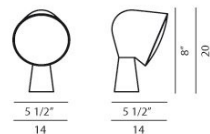

Binic

Certifications

BULBS

fluorescent
1x12W E14

BULBS (120 V)

fluorescent
1x12W E12 candelabra