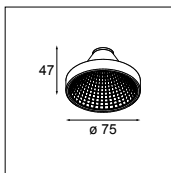

ACCESSORIES (for more info see page 39)

Smart flat fronting

	MEDIUM 25°	FLOOD 40°
white struc	12550009	12551009
black	12550002	12551002

Smart Cake fronting

	MEDIUM 25°	FLOOD 50°
white struc	12550109	12551109
black	12550102	12551102