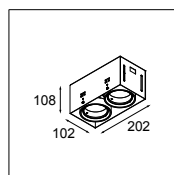

LED

Mini-multiple trimless for Smart rings

2Lx LED <900lm GE

2x LED Array incl. 10.5W
LED gear not incl.
adjustability v -35°/+35°
aperture l 203 w 103 h 130

! has to be combined with Smart flat frontring, Smart Cake frontring, Smart Lotus frontring or Smart Kup frontring
! for gearkit see accessories

	WARM WHITE 2700K / CRI 90+	NEUTRAL WHITE 4000K / CRI 80+
black	12531002	12531102
complete white struc	12531009	12531109
white struc - black	12531029	12531129

ACCESSORIES

10440230 10460230