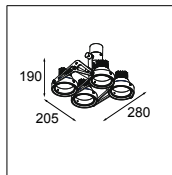

Nomad for Smart rings 4x LED <900lm GE

4x LED Array incl. 10.5W
LED gear not incl.
adjustability gimble 45°

! for LED gear see goodies
! has to be combined with Smart flat frontring, Smart Cake frontring, Smart Lotis frontring or Smart Kup frontring

eco 1.40 1.40 500mA 960°C

	WARM WHITE 2700K / CRI 90+	NEUTRAL WHITE 4000K / CRI 80+
alu	12542005	12542105
white struc	12542009	12542109