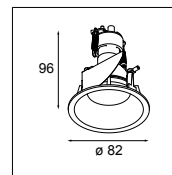

Smart Lotis HIPAR-C16

1x HIPAR-C 16 Gx10 max. 35W
gear not incl.
aperture $\varnothing$ 70 h 120

! for gear see goodies
! can be combined with Smart mask

black struc	12460032
white struc	12460009

ACCESSORIES

10889830 12290130