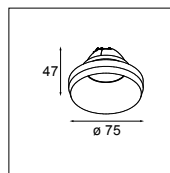

Smart Lotus fronting

	MEDIUM 25°	FLOOD 50°
white struc	12550209	12551209
black	12550202	12551202

Smart Kup fronting

	MEDIUM 25°	FLOOD 50°
white struc	12550309	12551309
black	12550302	12551302

ACCESSORIES

10400430 10420430

12519930 gearkit 1x Smart LED 500mA
12519830 gearkit 1x/2x Smart LED 500mA 1-10V/Pushdim
12519730 gearkit 2x Smart LED 500mA
12519630 gearkit 3x/4x Smart LED 500mA 1-10V/Pushdim