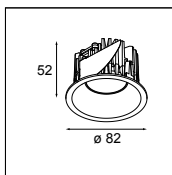

Smart Lotis

Smart Lotis LED <900lm RG

1x LED Array incl. 10.5W
LED gear incl.
aperture $\varnothing$ 70 h 60

! can be combined with Smart mask

NOT DIMMABLE	WARM WHITE 2700K / CRI 90+	NEUTRAL WHITE 4000K / CRI 80+
	MEDIUM 25°	MEDIUM 25°
black struc	12440032	12440132
white struc	12440009	12440109

1-10V/PUSHDIM	WARM WHITE 2700K / CRI 90+	NEUTRAL WHITE 4000K / CRI 80+
	MEDIUM 25°	MEDIUM 25°
black struc	12440232	12440332
white struc	12440209	12440309

ACCESSORIES

10215730 10889830 12290130