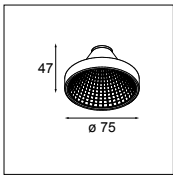

ACCESSORIES (for more info see page 38)

Smart flat frontring

	MEDIUM 25°	FLOOD 40°
white struc	12550009	12551009
black	12550002	12551002

Smart Cake frontring

	MEDIUM 25°	FLOOD 50°
white struc	12550109	12551109
black	12550102	12551102