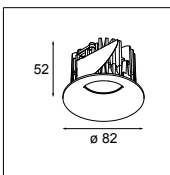

Smart Cake

LED

Smart Cake LED <900lm RG

1x LED Array incl. 10.5W
LED gear incl.
aperture $\varnothing$ 70 h 60

! can be combined with Smart mask

NOT DIMMABLE	WARM WHITE 2700K / CRI 90+	NEUTRAL WHITE 4000° / CRI 80+
	MEDIUM 25°	MEDIUM 25°
black struc	12410032	12410132
white struc	12410009	12410109

1-10V/PUSHDIM	WARM WHITE 2700K / CRI 90+	NEUTRAL WHITE 4000° / CRI 80+
	MEDIUM 25°	MEDIUM 25°
black struc	12410232	12410332
white struc	12410209	12410309

ACCESSORIES

10215730 10889830 12290130