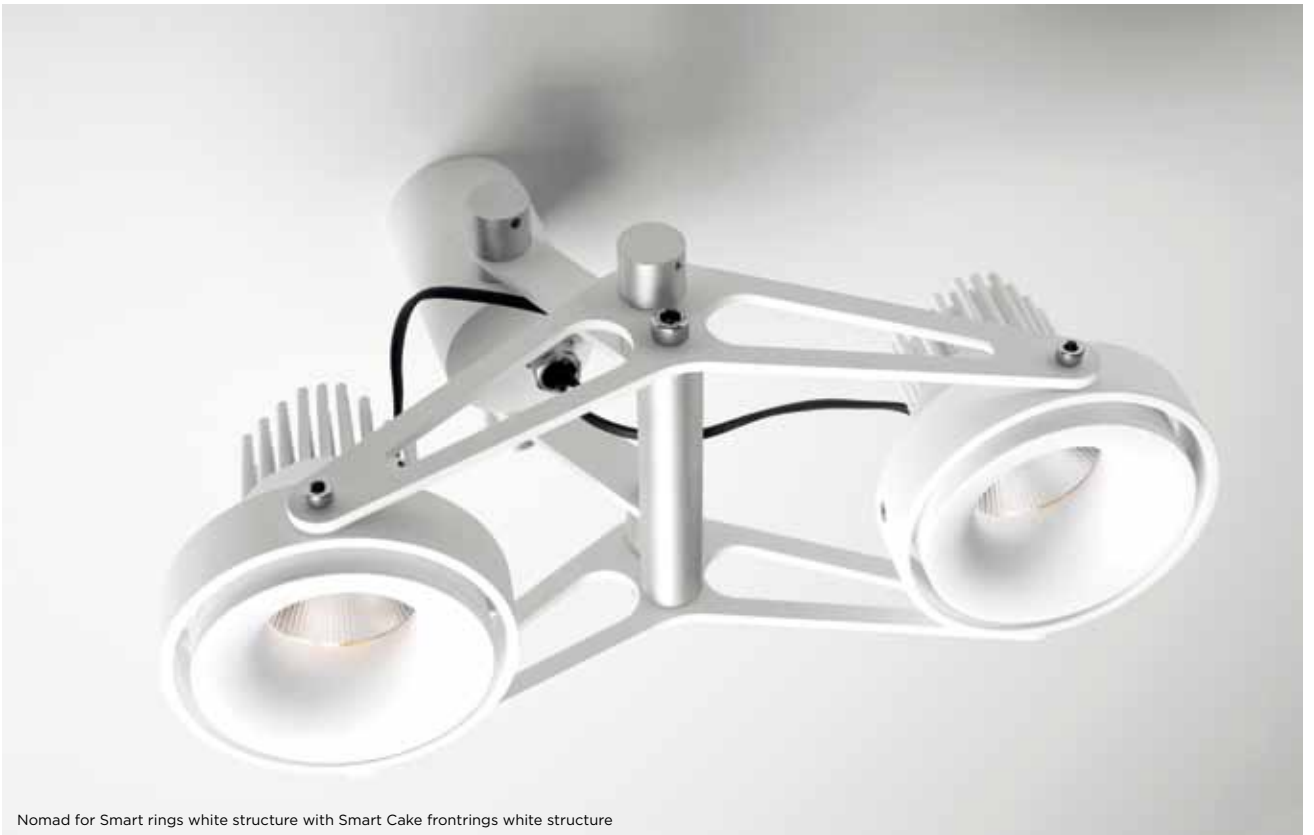

Nomad for Smart rings white structure with Smart Cake frontrings white structure

Nomad for Smart rings white structure with Smart Cake frontrings white structure