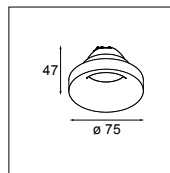

ACCESSORIES (for more info see page 39)

Smart flat fronting

	MEDIUM 25°	FLOOD 40°
white struc	12550009	12551009
black	12550002	12551002

Smart Cake fronting

	MEDIUM 25°	FLOOD 50°
white struc	12550109	12551109
black	12550102	12551102