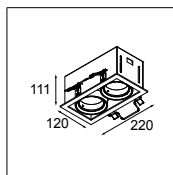

Mini-multiple for Smart rings

2Lx LED <900lm GE

2x LED Array incl. 10.5W
LED gear not incl.
adjustability v -35°/+35°
aperture I 210 w 110 h 130

! has to be combined with Smart flat frontring, Smart Cake frontring, Smart Lotis frontring or Smart Kup frontring
! for gearkit see accessories

eco 1.14 1.14 500mA 960°c

	WARM WHITE 2700K / CRI 90+	NEUTRAL WHITE 4000K / CRI 80+
alu-black	12521005	12521105
complete white struc	12521009	12521109
white struc - black	12521029	12521129