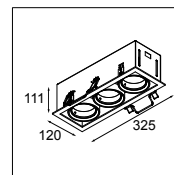

Mini-multiple for Smart rings

3Lx LED <900lm GE

3x LED Array incl. 10.5W
LED gear not incl.
adjustability v -35°/+35°
aperture I 315 w 110 h 130

! has to be combined with Smart flat frontring, Smart Cake frontring, Smart Lotis frontring or Smart Kup frontring
! for gearkit see accessories

eco 1.59 1.14 500mA 960°c

	WARM WHITE 2700K / CRI 90+	NEUTRAL WHITE 4000K / CRI 80+
alu-black	12522005	12522105
complete white struc	12522009	12522109
white struc - black	12522029	12522129

ACCESSORIES

10400130 10420130

12519930 gearkit 1x Smart LED 500mA
12519830 gearkit 1x/2x Smart LED 500mA 1-10V/Pushdim
12519730 gearkit 2x Smart LED 500mA
12519630 gearkit 3x/4x Smart LED 500mA 1-10V/Pushdim

ACCESSORIES

10400230 10420230

ACCESSORIES

10400330 10420330