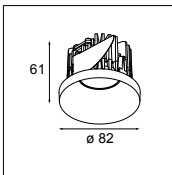

Smart Kup

LED

Smart Kup LED <900lm RG

1x LED Array incl. 10.5W
LED gear incl.
aperture $\varnothing$ 70 h 60

! can be combined with Smart mask

eco 0.36 1.1.1.1 1.1.1.1 1.1.1.1 1.1.1.1 960°C

NOT DIMMABLE	WARM WHITE 2700K / CRI 90+	NEUTRAL WHITE 4000K / CRI 80+
	MEDIUM 25°	MEDIUM 25°
black struc	12470032	12470132
white struc	12470009	12470109

1-10V/PUSHDIM	WARM WHITE 2700K / CRI 90+	NEUTRAL WHITE 4000K / CRI 80+
	MEDIUM 25°	MEDIUM 25°
black struc	12470232	12470332
white struc	12470209	12470309

ACCESSORIES

10215730 10889830 12290130