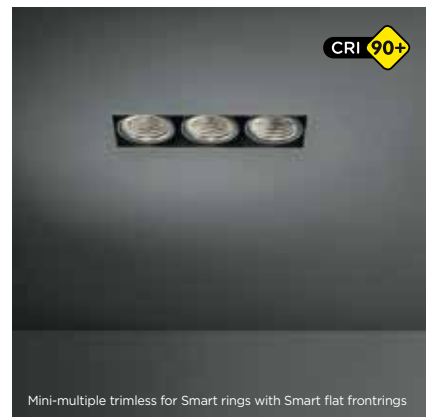

Mini-multiple trimless for Smart rings

LED

Mini-multiple trimless for Smart rings

1x LED <900lm GE

1x LED Array incl. 10.5W
LED gear not incl.
adjustability v -35°/+35°
aperture l 103 w 103 h 130

! has to be combined with Smart flat frontring, Smart Cake frontring, Smart Lotus frontring or Smart Kup frontring
! for gearkit see accessories

	WARM WHITE 2700K / CRI 90+	NEUTRAL WHITE 4000K / CRI 80+
black	12530002	12530102
complete white struc	12530009	12530109
white struc - black	12530029	12530129

ACCESSORIES

10440130 10460130

- 12519930 gearkit 1x Smart LED 500mA
- 12519830 gearkit 1x/2x Smart LED 500mA 1-10V/Pushdim
- 12519730 gearkit 2x Smart LED 500mA
- 12519630 gearkit 3x/4x Smart LED 500mA 1-10V/Pushdim

LED

Mini-multiple trimless for Smart rings

2Lx LED <900lm GE

2x LED Array incl. 10.5W
LED gear not incl.
adjustability v -35°/+35°
aperture l 203 w 103 h 130

! has to be combined with Smart flat frontring, Smart Cake frontring, Smart Lotus frontring or Smart Kup frontring
! for gearkit see accessories

	WARM WHITE 2700K / CRI 90+	NEUTRAL WHITE 4000K / CRI 80+
black	12531002	12531102
complete white struc	12531009	12531109
white struc - black	12531029	12531129

ACCESSORIES

10440230 10460230

LED

Mini-multiple trimless for Smart rings

3Lx LED <900lm GE

3x LED Array incl. 10.5W
LED gear not incl.
adjustability v -35°/+35°
aperture l 308 w 103 h 130

! has to be combined with Smart flat frontring, Smart Cake frontring, Smart Lotus frontring or Smart Kup frontring
! for gearkit see accessories

	WARM WHITE 2700K / CRI 90+	NEUTRAL WHITE 4000K / CRI 80+
black	12532002	12532102
complete white struc	12532009	12532109
white struc - black	12532029	12532129

ACCESSORIES

10440730 10460730