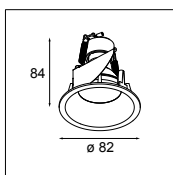

Smart Lotis ES50

1x QPAR 16 Gu10 max. 50W
transfo/gear not required
aperture $\varnothing$ 70 h 110

! can be combined with Smart mask
! can be combined with Smart surface box

black struc	12450132
white struc	12450109