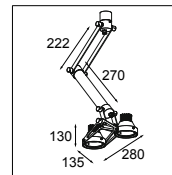

Nomad for Smart rings 2x LED <900lm 1x IGI

2x LED Array incl. 10.5W
LED gear incl.
adjustability gimble 45°

! for LED gear see goodies
! has to be combined with Smart flat frontring, Smart Cake frontring, Smart Lotis frontring or Smart Kup frontring

eco 1.60 1.40 500mA 960°C

	WARM WHITE 2700K / CRI 90+	NEUTRAL WHITE 4000K / CRI 80+
alu	12541005	12541105
white struc	12541009	12541109