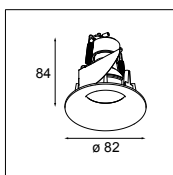

Smart Cake ES50

1x QPAR 16 Gu10 max. 50W
transfo/gear not required
aperture $\varnothing$ 70 h 110

! can be combined with Smart mask
! can be combined with Smart surface box

black struc	12420132
white struc	12420109