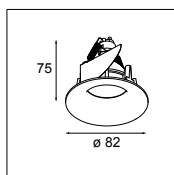

Smart Cake MR16

1x QR-CBC 51 Gx5.3 max. 50W
transfo not incl.
aperture $\varnothing$ 70 h 90

! for transfo see goodies
! can be combined with Smart mask

black struc	12420032
white struc	12420009