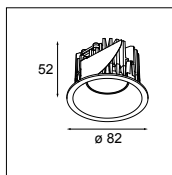

Smart Lotis LED <900lm GE

1x LED Array incl. 10.5W
LED gear not incl.
aperture $\varnothing$ 70 h 60

! for LED gear see goodies
! can be combined with Smart mask
! can be combined with Smart surface box

	WARM WHITE 2700K / CRI 90+	NEUTRAL WHITE 4000K / CRI 80+
	MEDIUM 25°	MEDIUM 25°
black struc	12441032	12441132
white struc	12441009	12441109