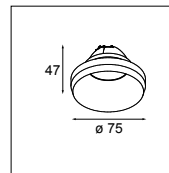

Smart Lotus fronting

	MEDIUM 25°	FLOOD 50°
white struc	12550209	12551209
black	12550202	12551202

Smart Kup fronting

	MEDIUM 25°	FLOOD 50°
white struc	12550309	12551309
black	12550302	12551302

ACCESSORIES

10440430
10460430

12519930 gearkit 1x Smart LED 500mA
12519830 gearkit 1x/2x Smart LED 500mA 1-10V/Pushdim
12519730 gearkit 2x Smart LED 500mA
12519630 gearkit 3x/4x Smart LED 500mA 1-10V/Pushdim