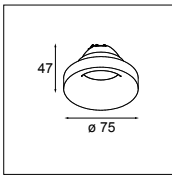

ACCESSORIES (for more info see page 38)

Smart flat frontring

	MEDIUM 25°	FLOOD 40°
white struc	12550009	12551009
black	12550002	12551002

Smart Cake frontring

	MEDIUM 25°	FLOOD 50°
white struc	12550109	12551109
black	12550102	12551102