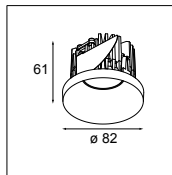

LED

Smart Kup LED <900lm GE

1x LED Array incl. 10.5W
LED gear not incl.
aperture $\varnothing$ 70 h 60

! for LED gear see goodies
! can be combined with Smart mask
! can be combined with Smart surface box

eco 0.36 1.1.1.1 1.1.1.1 1.1.1.1 1.1.1.1 960°C

	WARM WHITE 2700K / CRI 90+	NEUTRAL WHITE 4000K / CRI 80+
	MEDIUM 25°	MEDIUM 25°
black struc	12471032	12471132
white struc	12471009	12471109