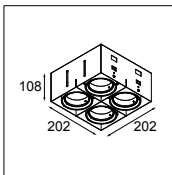

Mini-multiple trimless for Smart rings

LED

Mini-multiple trimless for Smart rings 4SQx LED <900lm GE

4x LED Array incl. 10.5W
LED gear not incl.
adjustability v -35°/+35°
aperture | 203 w 203 h 130

! has to be combined with Smart flat fronting, Smart Cake fronting, Smart Lotus fronting or Smart Kup fronting
! for gearkit see accessories

	WARM WHITE 2700K / CRI 90+	NEUTRAL WHITE 4000K / CRI 80+
black	12533002	12533102
complete white struc	12533009	12533109
white struc - black	12533029	12533129