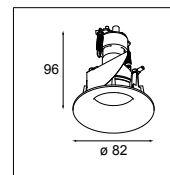

Smart Cake HIPAR-C16

1x HIPAR-C 16 Gx10 max. 35W
gear not incl.
aperture $\varnothing$ 70 h 120

! for gear see goodies
! can be combined with Smart mask

black struc	12430032
white struc	12430009

ACCESSORIES

10889830 12290130