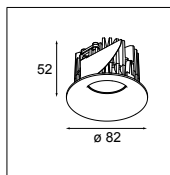

LED

Smart Cake LED <900lm GE

1x LED Array incl. 10.5W
LED gear not incl.
aperture $\varnothing$ 70 h 60

! for LED gear see goodies
! can be combined with Smart mask
! can be combined with Smart surface box

	WARM WHITE 2700K / CRI 90+	NEUTRAL WHITE 4000° / CRI 80+
	MEDIUM 25°	MEDIUM 25°
black struc	12411032	12411132
white struc	12411009	12411109