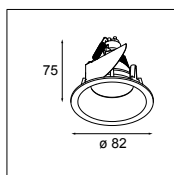

Smart Lotis MR16

1x QR-CBC 51 Gu5.3 max. 50W
transfo not incl.
aperture $\varnothing$ 70 h 90

! for transfo see goodies
! can be combined with Smart mask

black struc	12450032
white struc	12450009