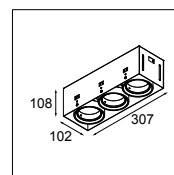

LED

Mini-multiple trimless for Smart rings

3Lx LED <900lm GE

3x LED Array incl. 10.5W
LED gear not incl.
adjustability v -35°/+35°
aperture l 308 w 103 h 130

! has to be combined with Smart flat frontring, Smart Cake frontring, Smart Lotus frontring or Smart Kup frontring
! for gearkit see accessories

	WARM WHITE 2700K / CRI 90+	NEUTRAL WHITE 4000K / CRI 80+
black	12532002	12532102
complete white struc	12532009	12532109
white struc - black	12532029	12532129

ACCESSORIES

10440730 10460730