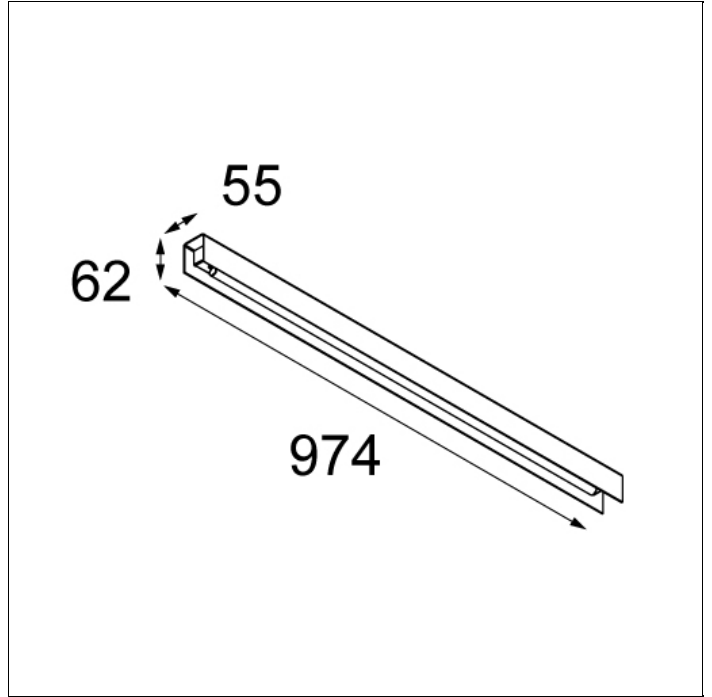

UNITED UNCOVERED 1X 21/39W GI

United is the ultimate tribute to the beauty of the fluorescent lamp. It is its simplicity which makes this fitting so special: a bare TL5 fluorescent tube lamp in a sleek U-shaped housing which can be mounted on the wall or ceiling or suspended. Available in white and/or black, for both the exterior and the interior. Three versions are available. As well as the standard version, we also offer United exterior (a twin-lamp outdoor version) and United Asy, with an asymmetrical housing which creates a wash effect on the walls. United is available with one, two or four lamps and can be ordered with or without a U-shaped cover. Designed by Couvreur & Devos. Good Design Award 2011.

Art. Nr. 11807002

SPECIFICATIONS

Lamp	1x T16 SLS G5 21/39W
Gear / Transfo	gear incl., electronic
Weight	2kg
Min. Distance	0.5 m
Power supply	230V
IP	IP20
Glow Wire Test	960°
CRI	80
Lumen	755/1233 Lm
Efficacy	32/30 Lm/W
UGR	22/23

This label is available in other languages:
<http://supermodular.com/assets/TYPE4.pdf>

black	11807002
white struc	11807009