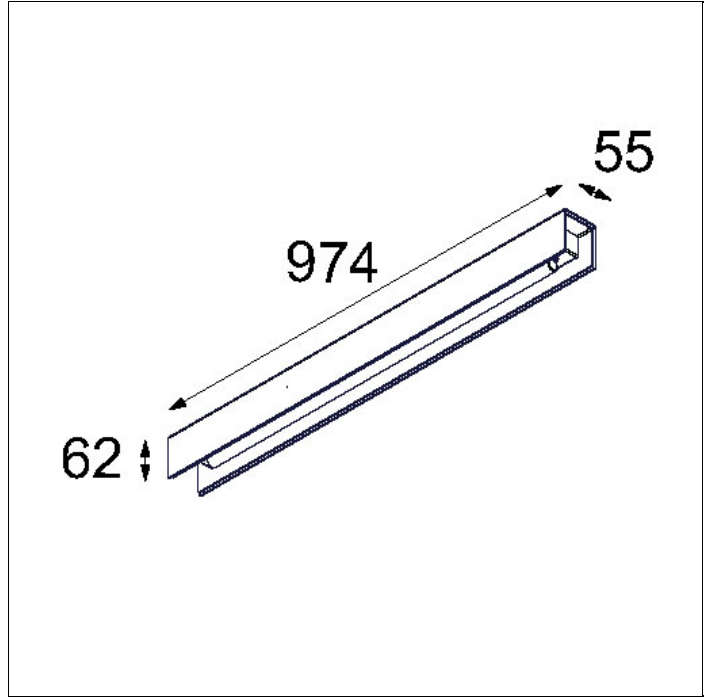

UNITED 1X 21/39W GI

United is the ultimate tribute to the beauty of the fluorescent lamp. It is its simplicity which makes this fitting so special: a bare TL5 fluorescent tube lamp in a sleek U-shaped housing which can be mounted on the wall or ceiling or suspended. Available in white and/or black, for both the exterior and the interior. Three versions are available. As well as the standard version, we also offer United exterior (a twin-lamp outdoor version) and United Asy, with an asymmetrical housing which creates a wash effect on the walls. United is available with one, two or four lamps and can be ordered with or without a U-shaped cover. Designed by Couvreur & Devos. Good Design Award 2011.

Art. Nr. 11808647

SPECIFICATIONS

Lamp	1x T16 SLS G5 21/39W
Gear / Transfo	gear incl., electronic
Weight	3kg
Min. Distance	0.5 m
Power supply	230V
IP	IP20
Glow Wire Test	960°
CRI	80
Lumen	1743/2845 Lm
Efficacy	76/69 Lm/W
UGR	25/26
Remark	! suspension kit optional

black struc (black interior)	11808648
black struc (white struc interior)	11808647
white struc (black interior)	11808629
white struc (white struc interior)	11808609

This label is available in other languages:
<http://supermodular.com/assets/TYPE4.pdf>