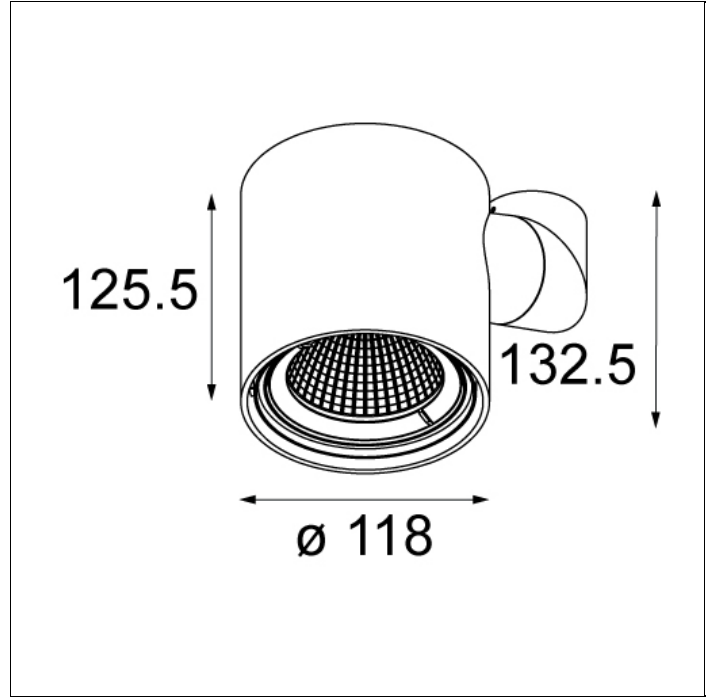

STOVE 1X LED 1000LM GI

A fitting which is both sleek and playful. The name of Stove did not come out of the blue: from below, you can clearly see the outline of a stove, with the asymmetric foot as the flue. Stove is the result of pure geometry and has been perfected down to the smallest detail. Although the lamp has robust, clearly defined lines which do not merge into one another, it still retains a perfect balance. The unusual thing about Stove is the two pivot points which make this spotlight a particularly versatile and highly directional light source. Designed by Couvreur & Devos.

Art. Nr. 11873109

SPECIFICATIONS

Lamp	1x LED Array 10.5W
Gear / Transfo	LED gear incl.
Weight	1kg
Min. Distance	0.1 m
Power supply	120-277V
IP	IP20
Glow Wire Test	960°
Source lifetime	50000 hrs
CRI	92
Lumen	885 Lm
Efficacy	68 Lm/W
UGR	17

	WARM WHITE 2700K / CRI 92+	NEUTRAL WHITE 4000K / CRI 82+
	MEDIUM 25°	MEDIUM 25°
black struc	11873132	11873432
white struc	11873109	11873409

STOVE QT12 GI

A fixture which is both sleek and playful. Its name wasn't chosen at random: from below, you can clearly see the outline of a stove, with the asymmetric foot as the flue. Stove is the result of pure geometry and has been perfected down to the smallest detail. Although the lamp has robust, clearly defined lines that do not merge into each other, it still retains a perfect balance. The unusual thing about Stove is the two pivot points which make this spotlight a particularly versatile and highly directional light source. Designed by Couvreur & Devos.

Art. Nr. 11880109

SPECIFICATIONS

Lamp	1x QT-ax 12 Gy6.35 max. 35W
Gear / Transfo	transfo incl., electronic
Weight	0.7kg
Min. Distance	0.5 m
Power supply	230V
IP	IP20
Glow Wire Test	960°
CRI	100
Lumen	405 Lm
Efficacy	10 Lm/W
UGR	7