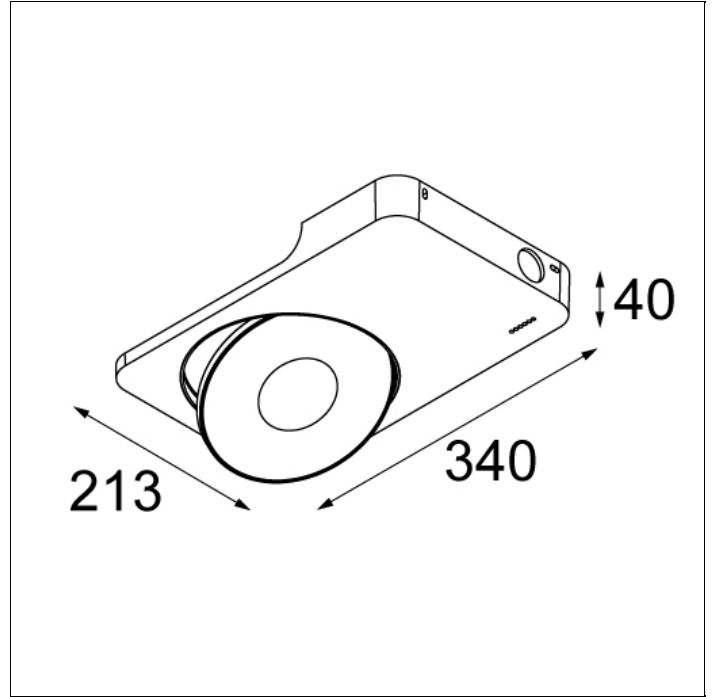

SPOCK WALL LED <1200LM GI

Together with Kurk and Scotty, Spock forms part of an extraterrestrial population which is united by a powerful, ultra-thin LED lighting disc. Spock conceals all its ingenious workings in one slender housing. Here, form follows function. A unique tilting system makes the lighting disc highly directional. It subtly draws attention in any environment. Wall, ceiling and track-mounted versions are available. Designed by Couvreur & Devos.

Art. Nr. 11394109

SPECIFICATIONS

Lamp	1x LED disc 14.2W
Gear / Transfo	LED gear incl.
Weight	2.2kg
Min. Distance	0.1 m
Power supply	230V
IP	IP20
Glow Wire Test	960°
Source lifetime	50000 hrs
CRI	80
Lumen	977 Lm
Efficacy	57 Lm/W
UGR	16

	WARM WHITE 3000K / CRI 80+		NEUTRAL WHITE 4000K / CRI 80+		WARM WHITE 2700K / CRI 80+	
	MEDIUM 30°	FLOOD 55°	MEDIUM 30°	FLOOD 55°	MEDIUM 30°	FLOOD 55°
black struc	11391132	11391232	11391332	11391432	11394132	11394232
white struc	11391109	11391209	11391309	11391409	11394109	11394209