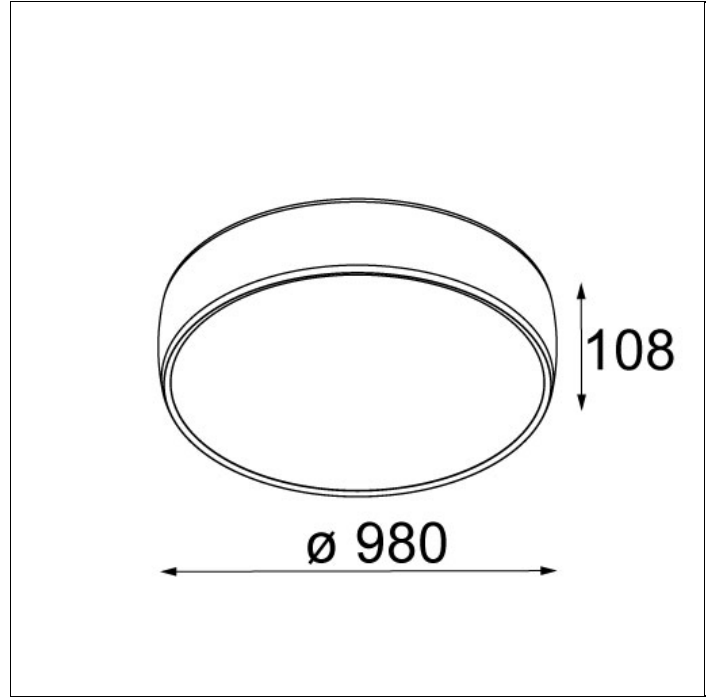

FLAT MOON 980 UP/DOWN TL5 GI

Like an enchanting full moon, Flat moon shines its uniform and functional light into any room with an outstanding lighting performance. When suspended, Flat moon acts as a downlighter or as both an uplighter and downlighter. As a mounted fitting, it can be placed directly against the ceiling or some space can be left between the ceiling and the lamp. This way you can achieve an additional indirect lighting effect. Available in three sizes. Flat moon wall and Flat moon square are also waiting to be discovered.

Art. Nr. 12680509

SPECIFICATIONS

Lamp	4x T16 G5 39W 4x G5 (T16) 24W
Gear / Transfo	gear incl., electronic
Weight	12.5kg
Min. Distance	0.5 m
Power supply	230V
IP	IP20
Glow Wire Test	650°
CRI	85
Lumen	16920 Lm
Efficacy	65 Lm/W
UGR	15
Remark	! suspension kit optional

This label is available in other languages:
<http://supermodular.com/assets/TYPE4.pdf>

black struc	12680532
white struc	12680509