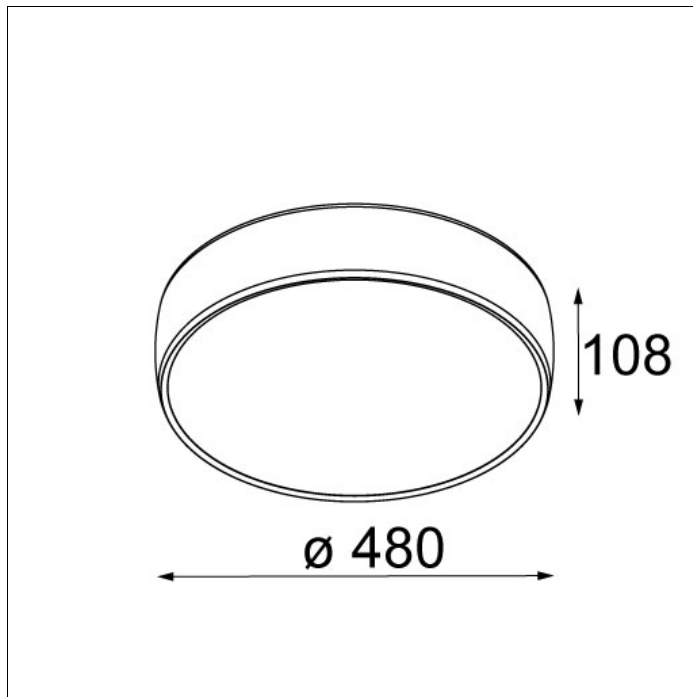

FLAT MOON 480 UP/DOWN TL5 GI

Like an enchanting full moon, Flat moon shines its uniform and functional light into any room with an outstanding lighting performance. When suspended, Flat moon acts as a downlighter or as both an uplighter and downlighter. As a mounted fitting, it can be placed directly against the ceiling or some space can be left between the ceiling and the lamp. This way you can achieve an additional indirect lighting effect. Available in three sizes. Flat moon wall and Flat moon square are also waiting to be discovered.

Art. Nr. 12680109

SPECIFICATIONS

Lamp	4x TC-L 2G11 18W
Gear / Transfo	gear incl., electronic
Weight	3.4kg
Min. Distance	0.5 m
Power supply	230V
IP	IP20
Glow Wire Test	650°
CRI	82
Lumen	3506 Lm
Efficacy	44 Lm/W
UGR	9
Remark	! suspension kit optional

This label is available in other languages:
<http://supermodular.com/assets/TYPE4.pdf>

black struc

12680132

white struc

12680109