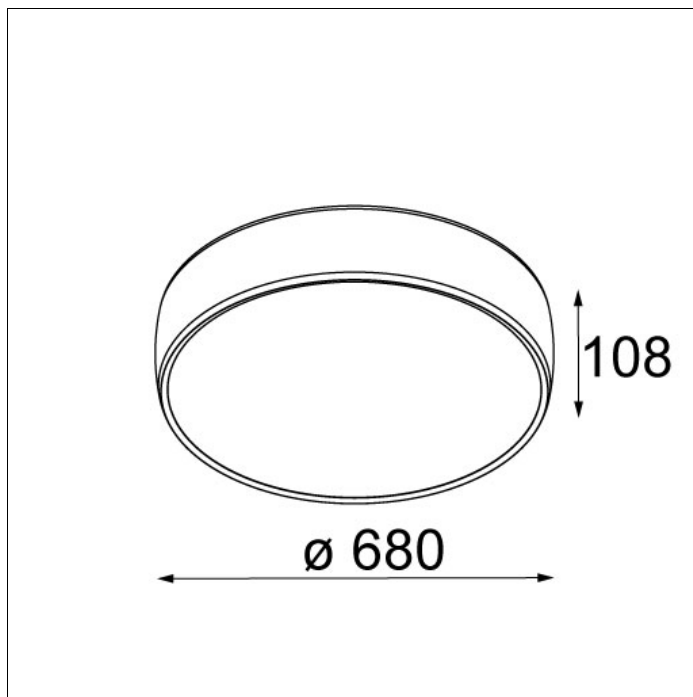

FLAT MOON 680 DOWN LED DALI/PUSHDIM GI

Like an enchanting full moon, Flat moon shines its uniform and functional light into any room with an outstanding lighting performance. When suspended, Flat moon acts as a downlighter or as both an uplighter and downlighter. As a mounted fitting, it can be placed directly against the ceiling or some space can be left between the ceiling and the lamp. This way you can achieve an additional indirect lighting effect. Available in three sizes. Flat moon wall and Flat moon square are also waiting to be discovered.

Art. Nr. 12856209

SPECIFICATIONS

Lamp	1x LED 64.8W
Gear / Transfo	LED gear incl.
Weight	7.6kg
Min. Distance	0.1 m
Power supply	230V
IP	IP20
Glow Wire Test	650°
Source lifetime	50000hrs
CRI	80
Lumen	6160 Lm
Efficacy	88 Lm/W
UGR	22
Remark	! suspension kit optional ! cover plate optional

This label is available in other languages:
<http://supermodular.com/assets/TYPE2.pdf>

	WARM WHITE 3000K / CRI 80+
black struc	12856232
white struc	12856209