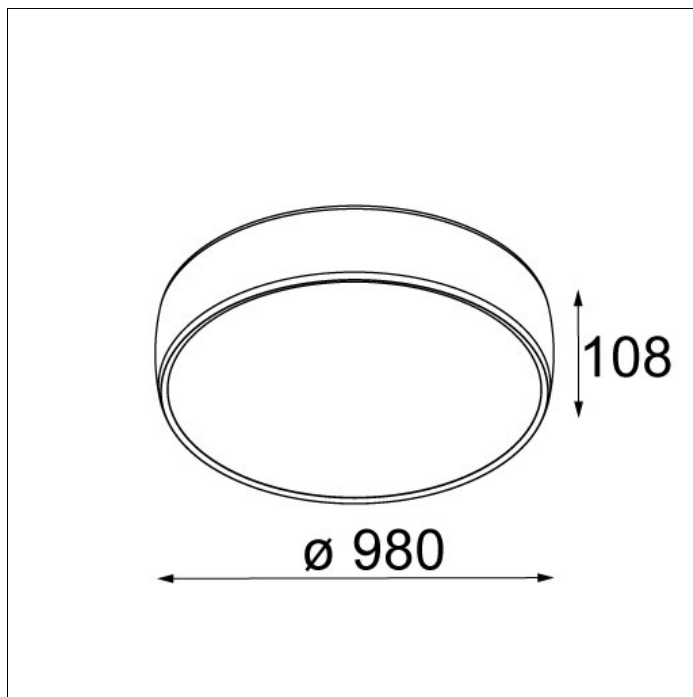

FLAT MOON 980 DOWN LED DALI/PUSHDIM GI

Like an enchanting full moon, Flat moon shines its uniform and functional light into any room with an outstanding lighting performance. When suspended, Flat moon acts as a downlighter or as both an uplighter and downlighter. As a mounted fitting, it can be placed directly against the ceiling or some space can be left between the ceiling and the lamp. This way you can achieve an additional indirect lighting effect. Available in three sizes. Flat moon wall and Flat moon square are also waiting to be discovered.

Art. Nr. 12856409

SPECIFICATIONS

Lamp	1x LED 129.6W
Gear / Transfo	LED gear incl.
Weight	13.3kg
Min. Distance	0.1 m
Power supply	230V
IP	IP20
Glow Wire Test	650°
Source lifetime	50000hrs
CRI	80
Lumen	12392 Lm
Efficacy	89 Lm/W
UGR	23
Remark	! suspension kit optional ! cover plate optional

This label is available in other languages:
<http://supermodular.com/assets/TYPE 2.pdf>

	WARM WHITE 3000K / CRI 80+
black struc	12856432
white struc	12856409